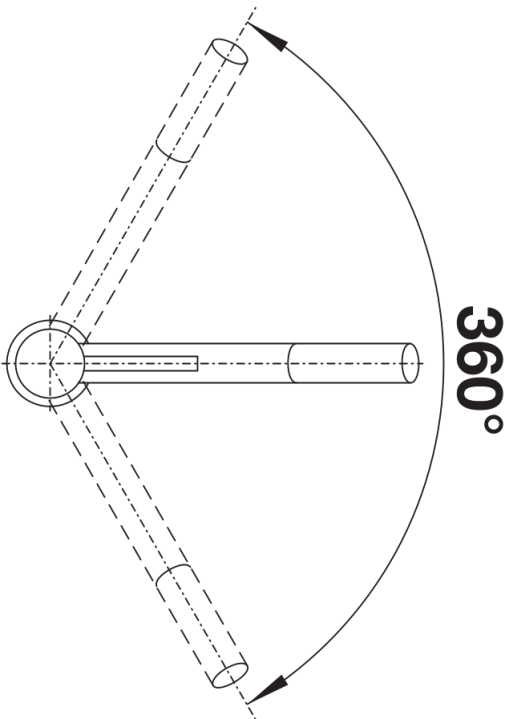

## Product information sheet KANO

Item no. 526175

### Benefits

---

- Slim tap in aesthetic design
- Especially suitable for compact sinks
- Spout can be swivelled through 360° for greater reach
- Colour version for a perfect match with SILGRANIT sinks and bowls

## Scope of supply

---

- 360° swivel spout for greater reach
- Ø 35 mm tap hole required
- With ceramic disk cartridge
- Flexible 350 mm connector pipes and  $\frac{3}{8}$ " nut for particularly easy and secure installation
- Patented jet regulator for markedly reduced scaling
- Stabilisation plate to increase the stability of the tap when fitted in stainless steel sinks

## Details

---

Swivel range

Side view