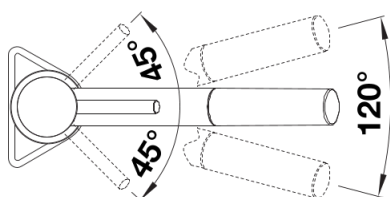

### Benefits

---

- Slim tap in aesthetic design
- Pull-out spray hose for added reach and convenience
- Especially suitable for compact sinks
- Spout can be swivelled through 120° for greater reach
- Colour version for a perfect match with SILGRANIT sinks and bowls

## Scope of supply

---

- 120° swivel spout for greater reach
- Ø 35 mm tap hole required
- With ceramic disk cartridge
- Patented jet regulator for markedly reduced scaling
- Spray made of plastic
- Nylon-sheathed spray hose
- Hose weight for reliable retraction
- Flexible connector pipes, 500 mm long and 3/8" nut
- Stabilisation plate to increase the stability of the tap when fitted in stainless steel sinks
- With non-return valve and thus guaranteed against reflux in accordance with EN 1717

## Swivel range