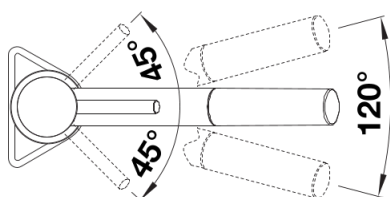

Product information sheet KANO-S

Item no. 526953

Benefits

- Slim tap in aesthetic design
- Pull-out spray hose for added reach and convenience
- Especially suitable for compact sinks
- Spout can be swivelled through 120° for greater reach
- Colour version for a perfect match with SILGRANIT sinks and bowls

SILGRANIT Look dual finish soft white/chrome

Scope of supply

- 120° swivel spout for greater reach
- Ø 35 mm tap hole required
- With ceramic disk cartridge
- Patented jet regulator for markedly reduced scaling
- Spray made of plastic
- Nylon-sheathed spray hose
- Hose weight for reliable retraction
- Flexible connector pipes, 500 mm long and 3/8" nut
- Stabilisation plate to increase the stability of the tap when fitted in stainless steel sinks
- With non-return valve and thus guaranteed against reflux in accordance with EN 1717

Details

Swivel range

Side view hand gear 2D

Side view