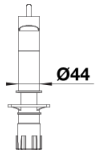

SILGRANIT Look dual finish soft white/chrome

Scope of supply

- 120° swivel spout for greater reach
- Ø 35 mm tap hole required
- With ceramic disk cartridge
- Patented jet regulator for markedly reduced scaling
- Spray made of plastic
- Nylon-sheathed spray hose
- Hose weight for reliable retraction
- Flexible connector pipes, 500 mm long and 3/8" nut
- Stabilisation plate to increase the stability of the tap when fitted in stainless steel sinks
- With non-return valve and thus guaranteed against reflux in accordance with EN 1717

Details

Swivel range

Side view hand gear 2D

Side view