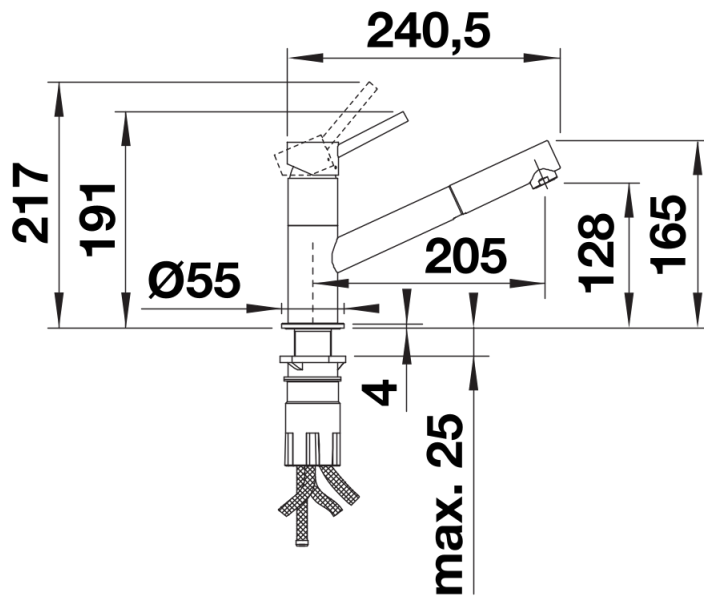

SILGRANIT Look dual finish soft white/chrome

Scope of supply

- 120° swivel spout for greater reach
- Ø 35 mm tap hole required
- With ceramic disk cartridge
- Patented jet regulator for markedly reduced scaling
- Spray made of plastic
- Nylon-sheathed spray hose
- Hose weight for reliable retraction
- Flexible connector pipes, 500 mm long and 3/8" nut
- Stabilisation plate to increase the stability of the tap when fitted in stainless steel sinks
- With non-return valve and thus guaranteed against reflux in accordance with EN 1717

Details

Swivel range

Side view hand gear 2D

Side view