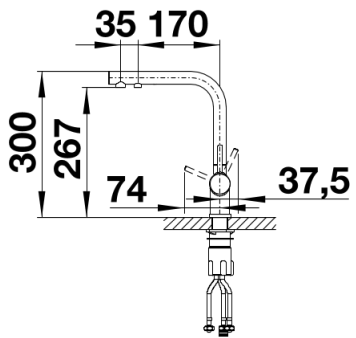

Colours

Available colours:
chrome

galvanic chrome

Scope of supply

- 360° swivel spout for greater reach
- Ø 35 mm tap hole required
- With ceramic disk cartridge
- Flexible connector pipes, 450 mm long and 3/8" nut for particularly easy and safe installation
- Patented jet regulator for markedly reduced scaling
- Stabilisation plate to increase the stability of the tap when fitted in stainless steel sinks
- LGA approved
- High-end water filtering system by BWT, incl. filter head and multi-stage filter cartridge
- Flowmeter to display remaining filter capacity

525273 - filter cartridge

525274 - filter head

525237 - Flowmeter

Details

Swivel range

SEITENANSICHT_HEBEL_2D

Side view