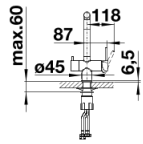

Colours

Available colours:
chrome

galvanic chrome

Scope of supply

- 360° swivel spout for greater reach
- Ø 35 mm tap hole required
- With ceramic disk cartridge
- Flexible connector pipes, 450 mm long and 3/8" nut for particularly easy and safe installation
- Patented jet regulator for markedly reduced scaling
- Stabilisation plate to increase the stability of the tap when fitted in stainless steel sinks
- LGA approved
- High-end water filtering system by BWT, incl. filter head and multi-stage filter cartridge
- Flowmeter to display remaining filter capacity

525273 - filter cartridge

525274 - filter head

525237 - Flowmeter

Details

Swivel range

SEITENANSICHT_HEBEL_2D

Side view