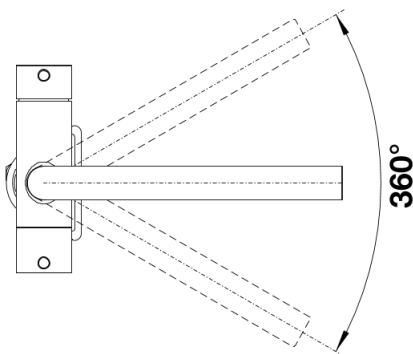

Product information sheet FONTAS II Filter

Item no. 525227

Benefits

- 3 in 1 mixer tap: cold, warm and filtered water out of one tap
- Separate levers: cold and warm water right, filtered water left
- Hygienic: water circuit with extra spout for filtered water
- High-end BWT multi-stage filter reduces limescale and improves taste
- Longer usage cycles thanks to higher filter capacity
- Flowmeter displays exact filter capacity

Colours

Available colours:
chrome

galvanic chrome

Scope of supply

- 360° swivel spout for greater reach
- Ø 35 mm tap hole required
- With ceramic disk cartridge
- Flexible connector pipes, 450 mm long and 3/8" nut for particularly easy and safe installation
- Patented jet regulator for markedly reduced scaling
- Stabilisation plate to increase the stability of the tap when fitted in stainless steel sinks
- LGA approved
- High-end water filtering system by BWT, incl. filter head and multi-stage filter cartridge
- Flowmeter to display remaining filter capacity

525273 - filter cartridge

525274 - filter head

525237 - Flowmeter

Details

Swivel range

SEITENANSICHT_HEBEL_2D

Side view