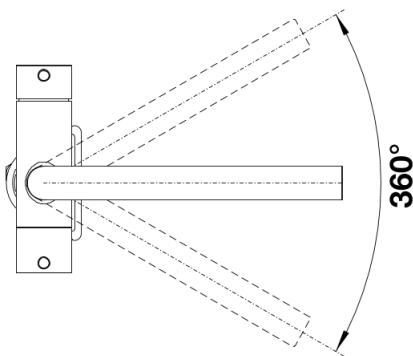

Product information sheet FONTAS II Filter

Item no. 525228

Benefits

- 3 in 1 mixer tap: cold, warm and filtered water out of one tap
- Separate levers: cold and warm water right, filtered water left
- Hygienic: water circuit with extra spout for filtered water
- High-end BWT multi-stage filter reduces limescale and improves taste
- Longer usage cycles thanks to higher filter capacity
- Flowmeter displays exact filter capacity

Colours

Available colours:
stainless finish UltraResist

PVD stainless finish UltraResist

Scope of supply

- 360° swivel spout for greater reach
- Ø 35 mm tap hole required
- With ceramic disk cartridge
- Flexible connector pipes, 450 mm long and 3/8" nut for particularly easy and safe installation
- Patented jet regulator for markedly reduced scaling
- Stabilisation plate to increase the stability of the tap when fitted in stainless steel sinks
- LGA approved
- High-end water filtering system by BWT, incl. filter head and multi-stage filter cartridge
- Flowmeter to display remaining filter capacity

525273 - filter cartridge

525274 - filter head

525237 - Flowmeter

Details

Swivel range

SEITENANSICHT_HEBEL_2D

Side view