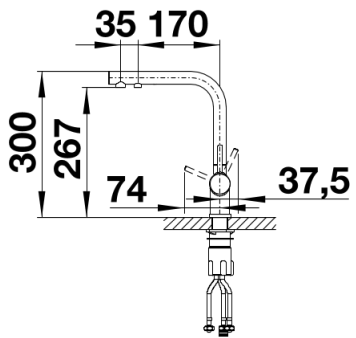

Colours

Available colours:
stainless finish UltraResist

PVD stainless finish UltraResist

Scope of supply

- 360° swivel spout for greater reach
- Ø 35 mm tap hole required
- With ceramic disk cartridge
- Flexible connector pipes, 450 mm long and 3/8" nut for particularly easy and safe installation
- Patented jet regulator for markedly reduced scaling
- Stabilisation plate to increase the stability of the tap when fitted in stainless steel sinks
- LGA approved
- High-end water filtering system by BWT, incl. filter head and multi-stage filter cartridge
- Flowmeter to display remaining filter capacity

525273 - filter cartridge

525274 - filter head

525237 - Flowmeter

Details

Swivel range

SEITENANSICHT_HEBEL_2D

Side view