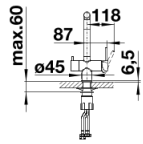

Colours

Available colours:
stainless finish UltraResist

PVD stainless finish UltraResist

Scope of supply

- 360° swivel spout for greater reach
- Ø 35 mm tap hole required
- With ceramic disk cartridge
- Flexible connector pipes, 450 mm long and 3/8" nut for particularly easy and safe installation
- Patented jet regulator for markedly reduced scaling
- Stabilisation plate to increase the stability of the tap when fitted in stainless steel sinks
- LGA approved
- High-end water filtering system by BWT, incl. filter head and multi-stage filter cartridge
- Flowmeter to display remaining filter capacity

525273 - filter cartridge

525274 - filter head

525237 - Flowmeter

Details

Swivel range

SEITENANSICHT_HEBEL_2D

Side view