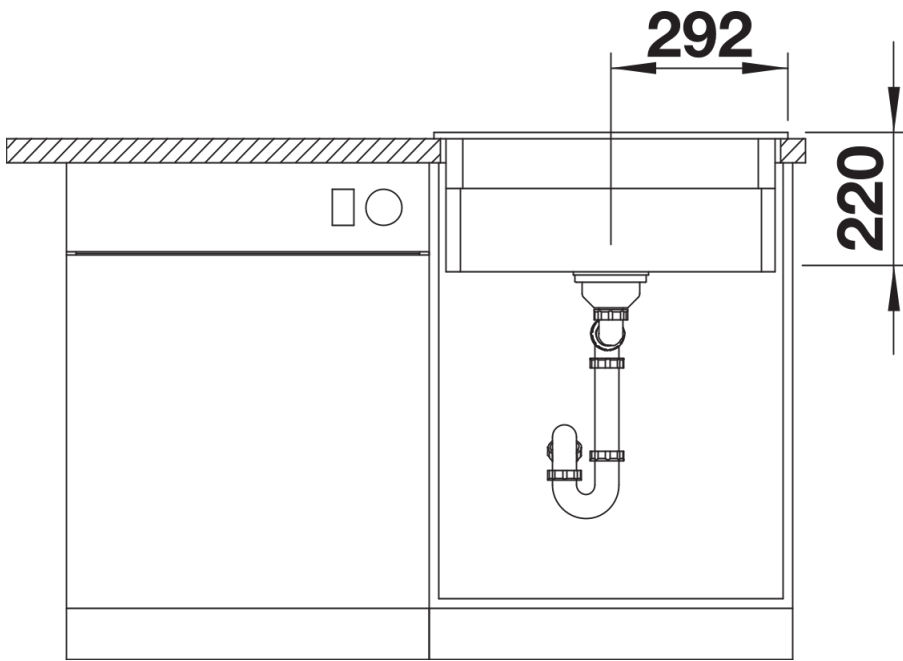

## Planning information

---

- Holes for a kitchen mixer tap and drain remote control are provided.
- Includes: two tap holes, drain remote control and PuraPlus coating.

## Scope of supply

---

- 2 x ETAGON rails in stainless steel
- waste kit with space-saving pipe
- 3 ½" InFino basket strainer with drain remote control (pop-up)

237362 - 2 x ETAGON rails

## Details

---

Top view

Cut-out

Front view

Side view