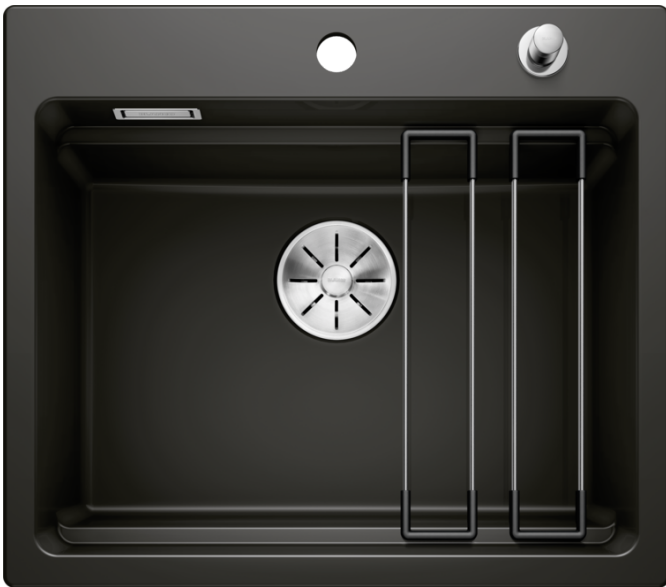

### Benefits

---

- Generous staggered bowl with added functionality
- Integrated step creates an additional functional level
- Clever system concept with versatile ETAGON rails
- High-quality features with the covered C-overflow and InFino drain system – elegantly integrated and easy-care

### Colours

---

Available colours:

- black
- basalt
- crystal white glossy
- magnolia glossy

Ceramic PuraPlus black

## Planning information

---

- Holes for a kitchen mixer tap and drain remote control are provided.
- Includes: two tap holes, drain remote control and PuraPlus coating.