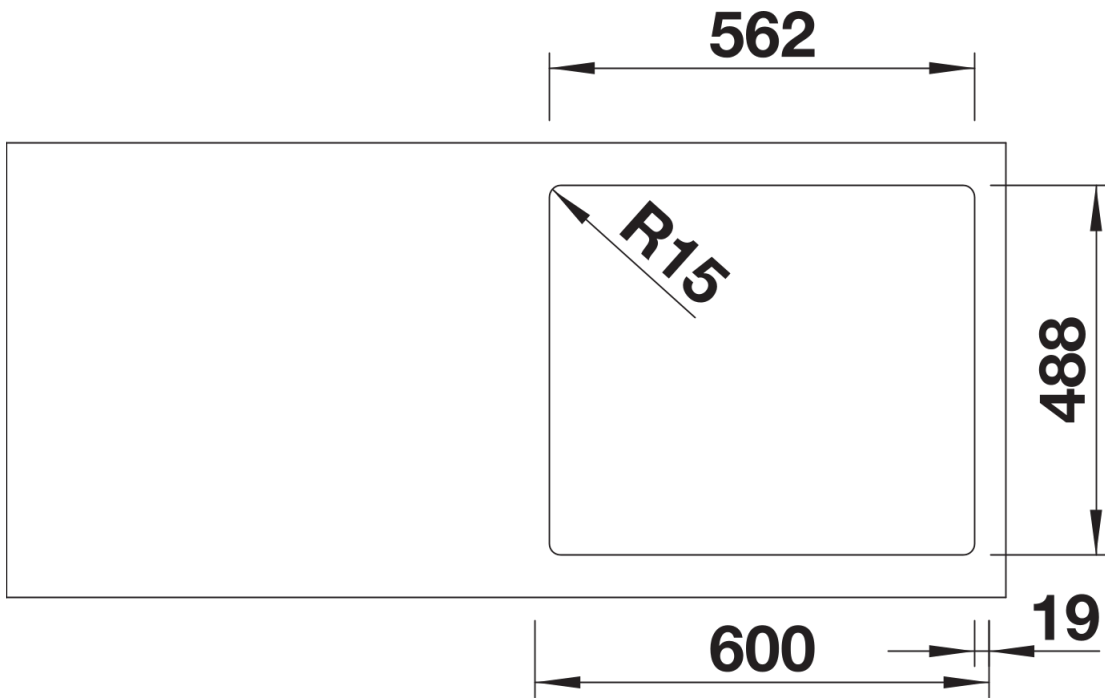

## Planning information

---

- Holes for a kitchen mixer tap and drain remote control are provided.
- Includes: two tap holes, drain remote control and PuraPlus coating.

## Scope of supply

---

- 2 x ETAGON rails in stainless steel
- waste kit with space-saving pipe
- 3 ½" InFino basket strainer with drain remote control (pop-up)

237362 - 2 x ETAGON rails

## Details

---

Top view

Cut-out

Front view

Side view