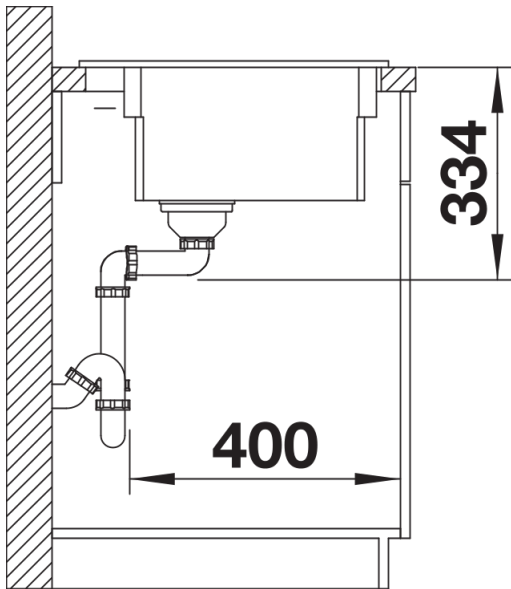

## Planning information

---

- Holes for a kitchen mixer tap and drain remote control are provided.
- Includes: two tap holes, drain remote control and PuraPlus coating.

## Scope of supply

---

- 2 x ETAGON rails in stainless steel
- waste kit with space-saving pipe
- 3 ½" InFino basket strainer with drain remote control (pop-up)

237362 - 2 x ETAGON rails

## Details

---

Top view

Cut-out

Front view

Side view