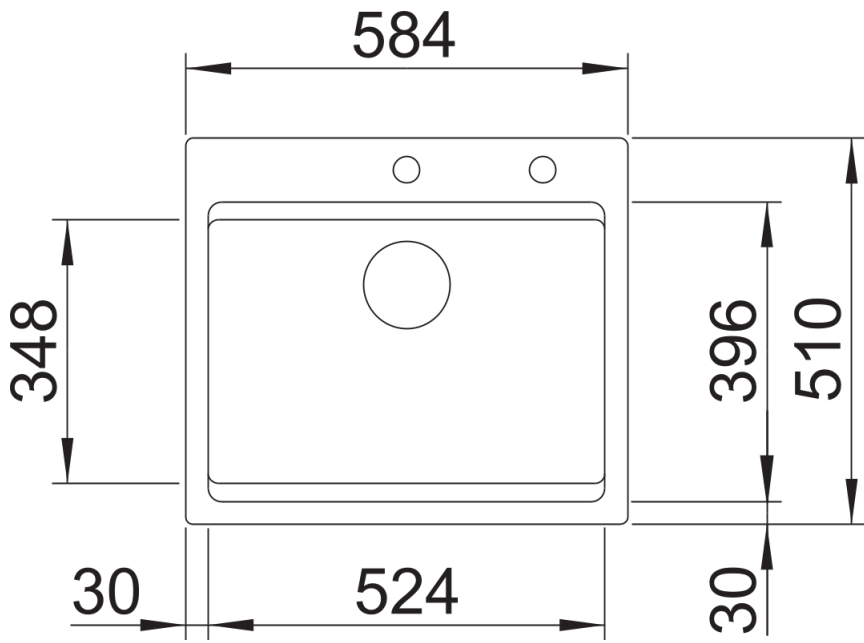

## Scope of supply

---

- 2 x ETAGON rails in stainless steel
- waste kit with space-saving pipe
- 3 ½" InFino basket strainer with drain remote control (pop-up)

237362 - 2 x ETAGON rails

## Details

---

Top view

Cut-out

Front view

Side view