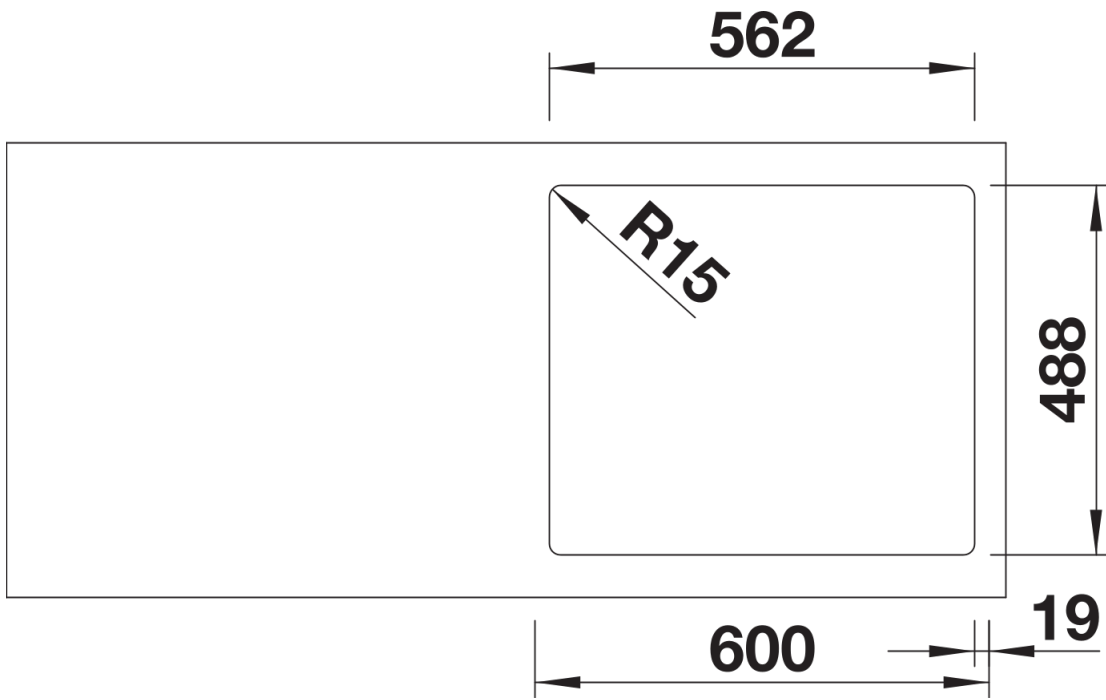

## Planning information

---

- Holes for a kitchen mixer tap and drain remote control are provided.<br><br>Includes: two tap holes, drain remote control and PuraPlus coating.

## Scope of supply

---

- 2 x ETAGON rails in stainless steel
- waste kit with space-saving pipe
- 3 ½" InFino basket strainer with drain remote control (pop-up)

237362 - 2 x ETAGON rails ceramic

## Details

---

Top view

Cut-out

Front view

Side view