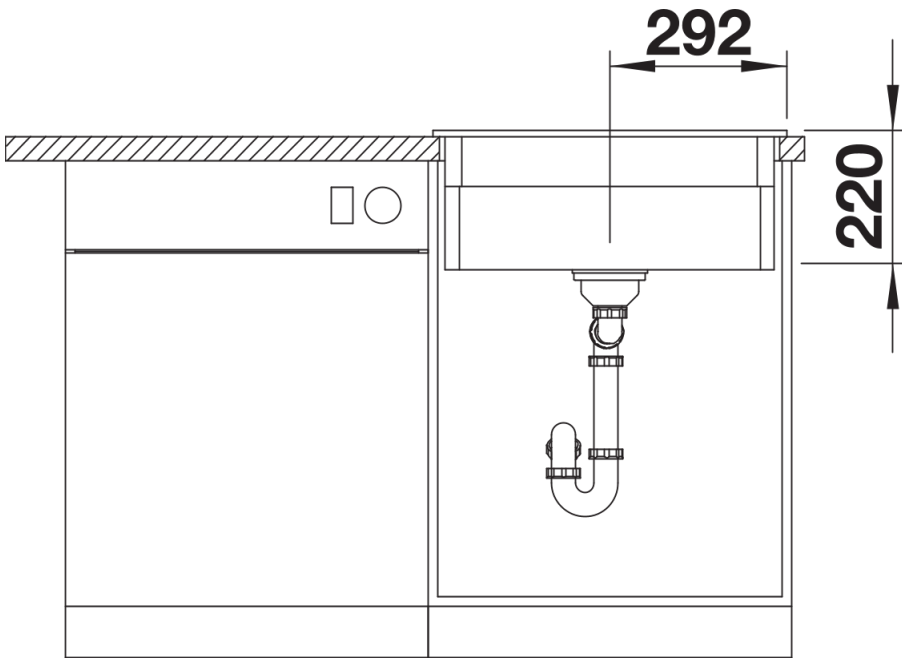

## Planning information

---

- Holes for a kitchen mixer tap and drain remote control are provided.<br><br>Includes: two tap holes, drain remote control and PuraPlus coating.

## Scope of supply

---

- 2 x ETAGON rails in stainless steel
- waste kit with space-saving pipe
- 3 ½" InFino basket strainer with drain remote control (pop-up)

237362 - 2 x ETAGON rails ceramic

## Details

---

Top view

Cut-out

Front view

Side view