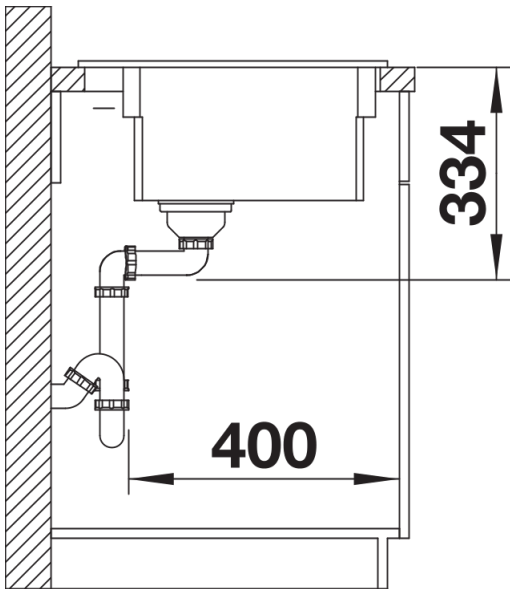

## Planning information

---

- Holes for a kitchen mixer tap and drain remote control are provided.<br><br>Includes: two tap holes, drain remote control and PuraPlus coating.

## Scope of supply

---

- 2 x ETAGON rails in stainless steel
- waste kit with space-saving pipe
- 3 ½" InFino basket strainer with drain remote control (pop-up)

237362 - 2 x ETAGON rails ceramic

## Details

---

Top view

Cut-out

Front view

Side view