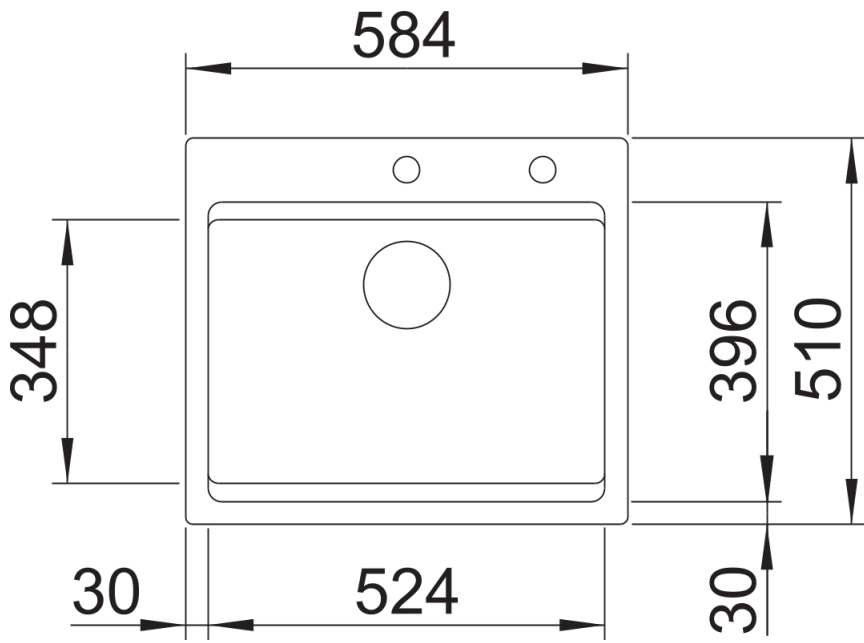

## Scope of supply

---

- 2 x ETAGON rails in stainless steel
- waste kit with space-saving pipe
- 3 ½" InFino basket strainer with drain remote control (pop-up)

237362 - 2 x ETAGON rails ceramic

## Details

---

Top view

Cut-out

Front view

Side view