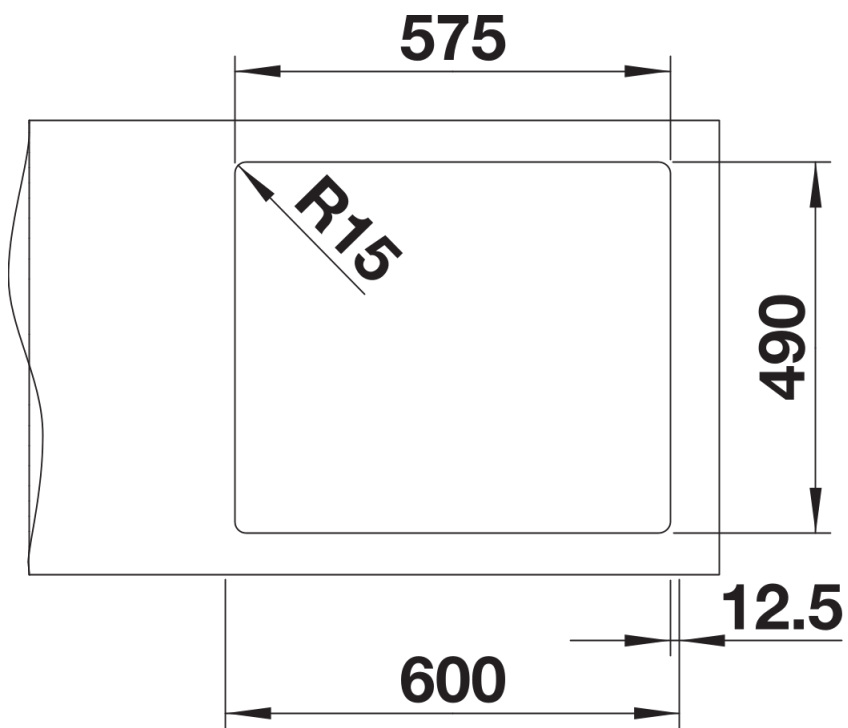

## Scope of supply

---

- waste kit with space-saving pipe
- 2 x 3 ½" InFino basket strainer with drain remote control (PushControl) for the main bowl
- fixing kit

## Details

---

Top view

Cut-out

Front view

Side view