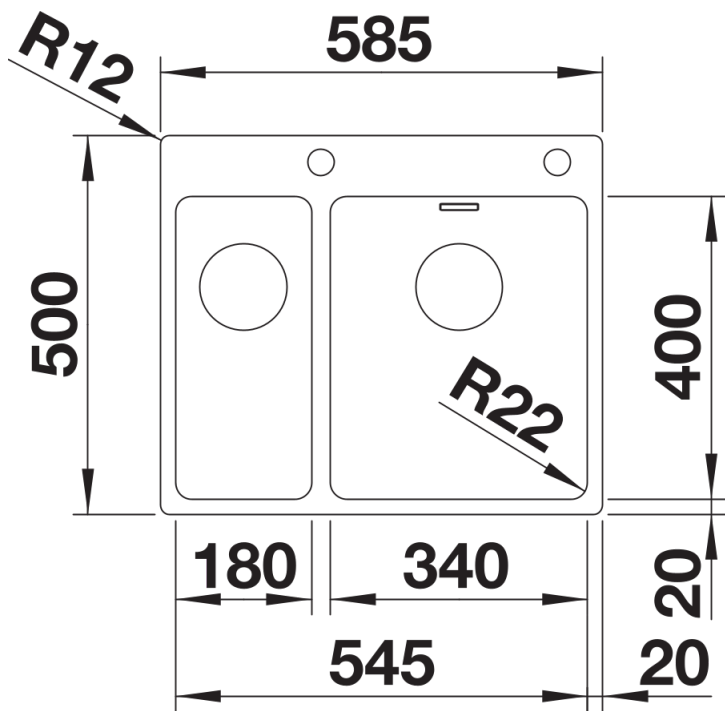

## Planning information

---

- Note: Additional drill hole possible. The subsequent drill hole should be carried out by a specialist company.

## Scope of supply

---

- waste kit with space-saving pipe
- 2 x 3 ½" InFino basket strainer with drain remote control (PushControl) for the main bowl
- fixing kit

## Details

---

Top view

Cut-out

Front view

Side view