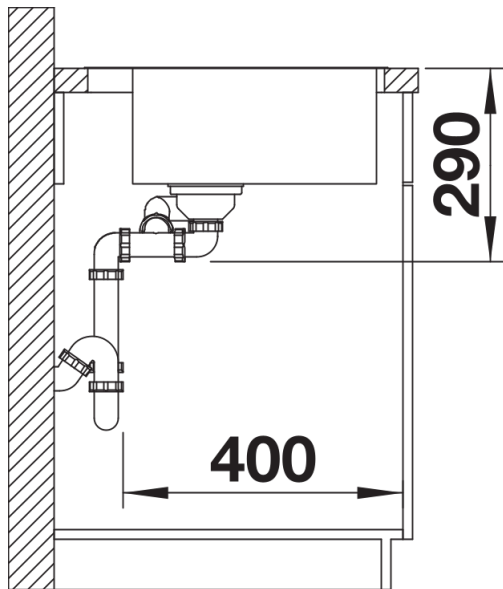

## Scope of supply

---

- waste kit with space-saving pipe
- 2 x 3 ½" InFino basket strainer with drain remote control (PushControl) for the main bowl
- fixing kit

## Details

---

Top view

Cut-out

Front view

Side view