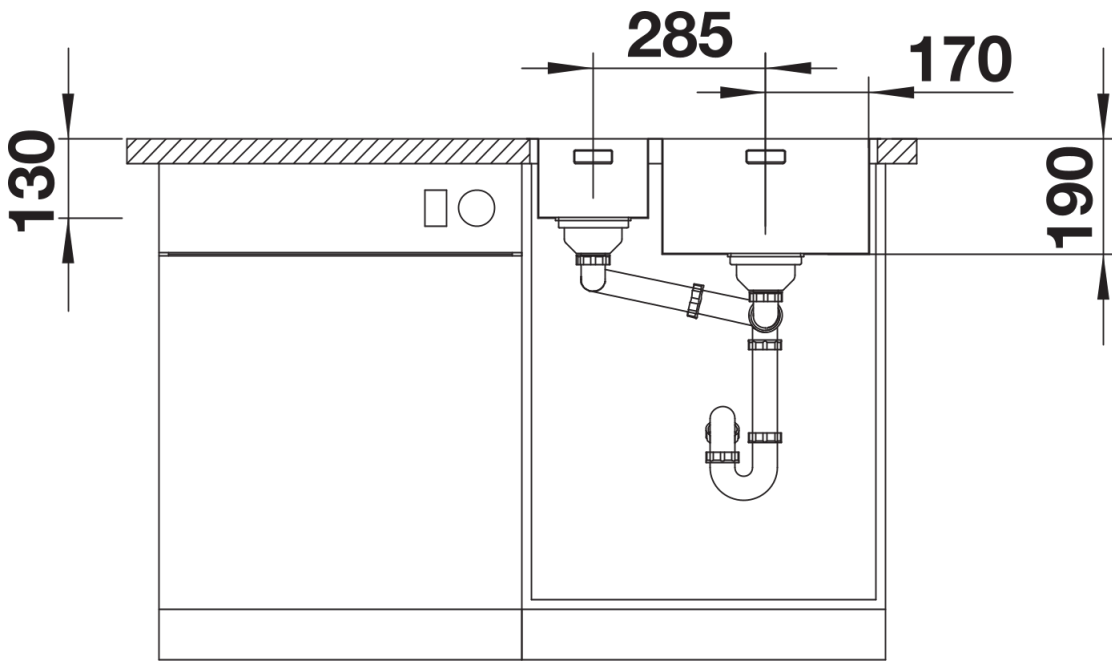

## Scope of supply

---

- waste kit with space-saving pipe
- 2 x 3 ½" InFino basket strainer with drain remote control (PushControl) for the main bowl
- fixing kit

## Details

---

Top view

Cut-out

Front view

Side view