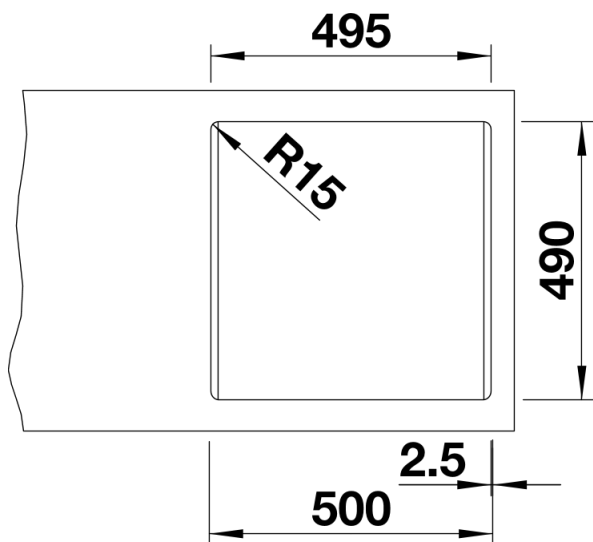

## Scope of supply

---

- waste kit with space-saving pipe, 3 ½" InFino™ basket strainer

## Details

---

Top view

Cut-out

Front view

Side view