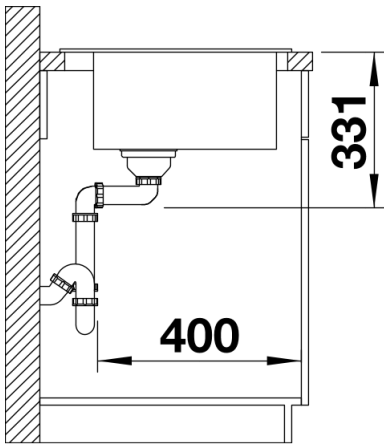

## Scope of supply

---

- waste kit with space-saving pipe, 3 ½" InFino™ basket strainer

## Details

---

Top view

Cut-out

Front view

Side view