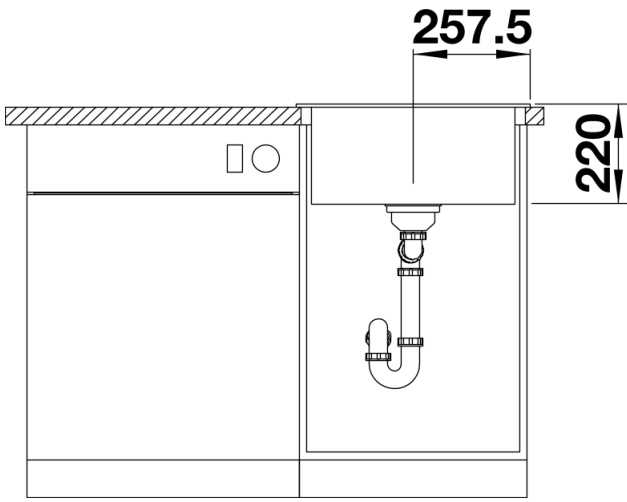

## Scope of supply

---

- waste kit with space-saving pipe, 3 ½" InFino™ basket strainer

## Details

---

Top view

Cut-out

Front view

Side view