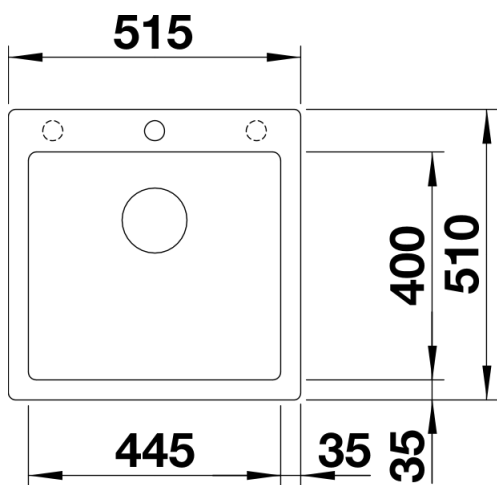

## Scope of supply

---

- waste kit with space-saving pipe, 3 ½" InFino™ basket strainer

## Details

---

Top view

Cut-out

Front view

Side view