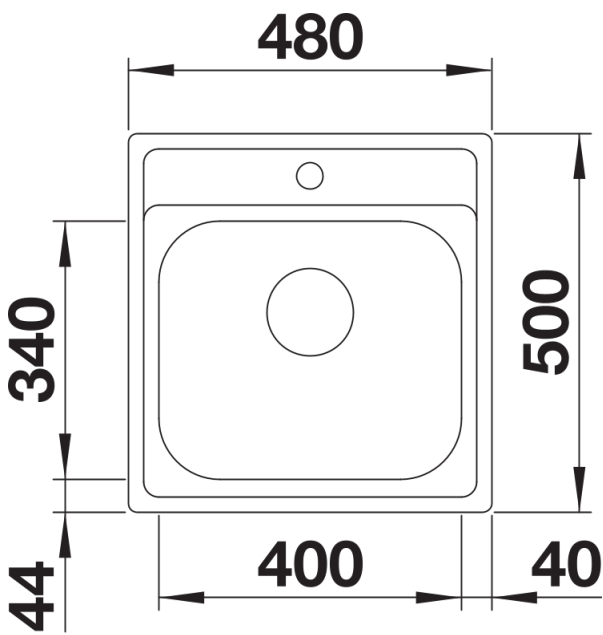

Product information sheet BLANCODANA 45

Item no. 525322

Benefits

- Spacious, convenient single bowl in a tiny space
- Practical continuous tap ledge
- Attractive modern design
- 3 ½" basket strainer

Scope of supply

- waste kit with space-saving pipe
- 3 1/2" basket strainer

Details

Top view

Cut-out

Front view

Side view