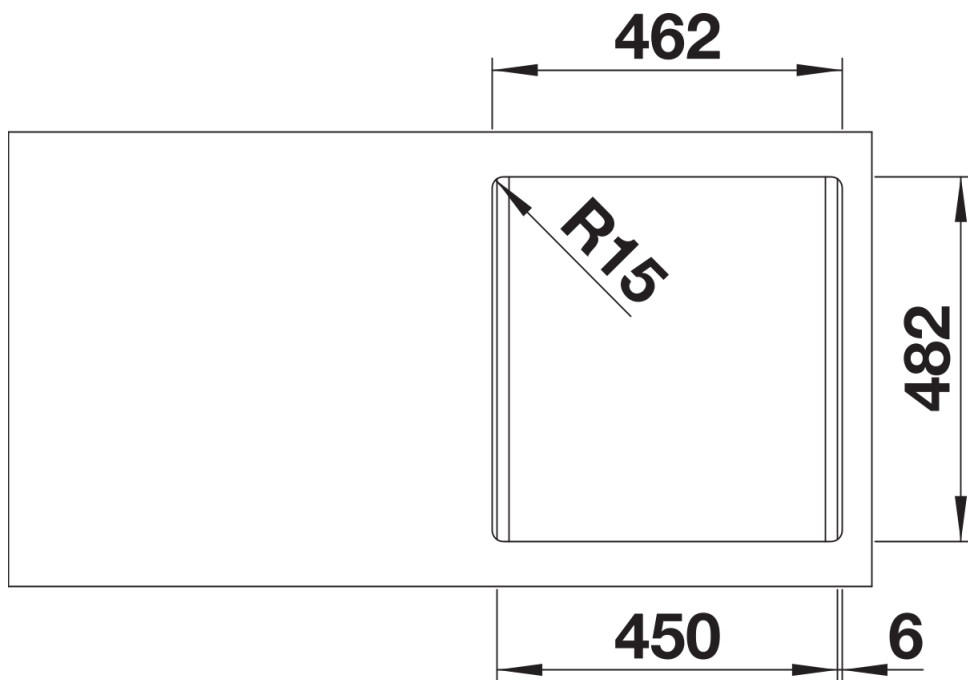

Product information sheet BLANCODANA 45

Item no. 525322

Benefits

- Spacious, convenient single bowl in a tiny space
- Practical continuous tap ledge
- Attractive modern design
- 3 ½" basket strainer

Scope of supply

- waste kit with space-saving pipe
- 3 1/2" basket strainer

Details

Top view

Cut-out

Front view

Side view