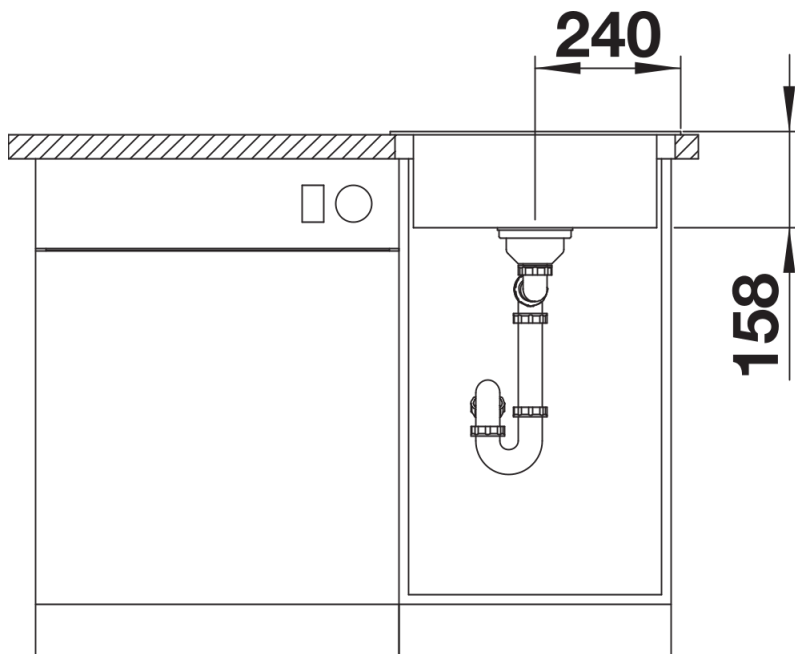

Product information sheet BLANCODANA 45

Item no. 525322

Benefits

- Spacious, convenient single bowl in a tiny space
- Practical continuous tap ledge
- Attractive modern design
- 3 ½" basket strainer

Scope of supply

- waste kit with space-saving pipe
- 3 1/2" basket strainer

Details

Top view

Cut-out

Front view

Side view