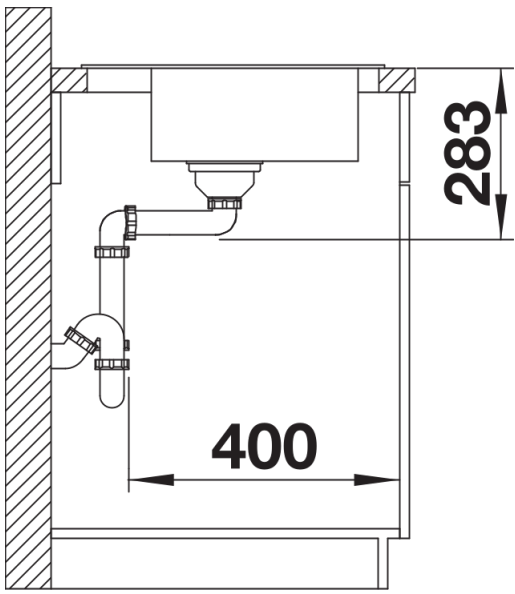

Product information sheet BLANCODANA 45

Item no. 525322

Benefits

- Spacious, convenient single bowl in a tiny space
- Practical continuous tap ledge
- Attractive modern design
- 3 ½" basket strainer

Scope of supply

- waste kit with space-saving pipe
- 3 1/2" basket strainer

Details

Top view

Cut-out

Front view

Side view