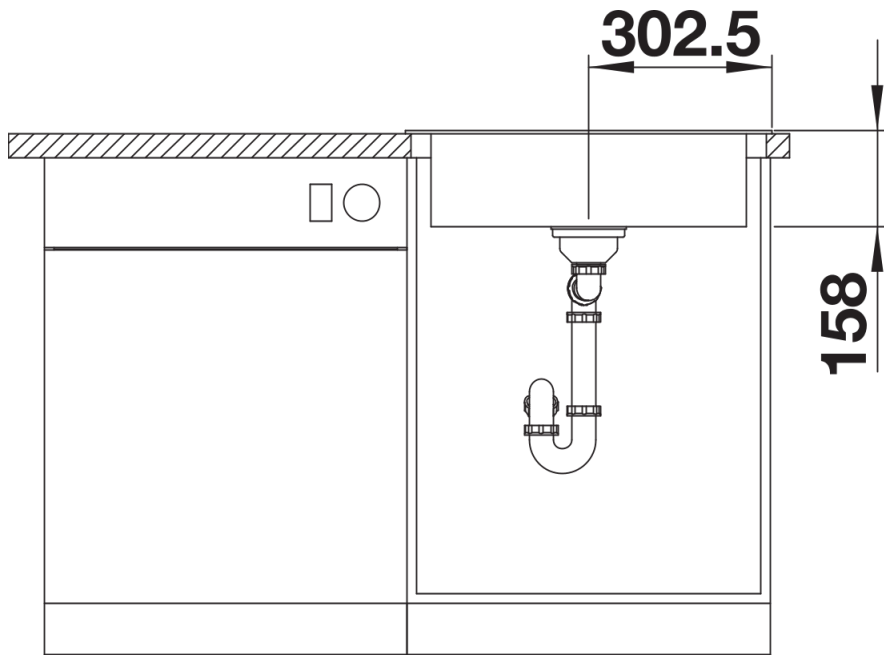

Product information sheet BLANCODANA 6

Item no. 525323

Benefits

- Spacious, convenient single bowl
- Practical continuous tap ledge
- Attractive modern design
- 3 ½" basket strainer

Scope of supply

- waste kit with space-saving pipe
- 3 ½" basket strainer

Details

Top view

Cut-out

Front view

Side view