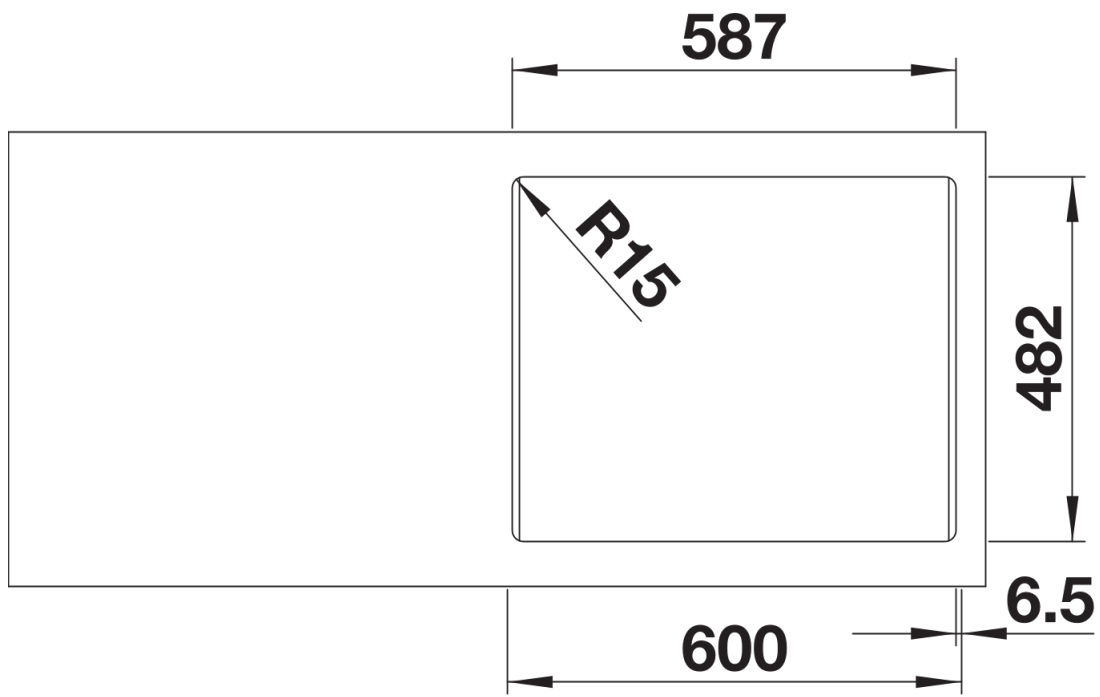

Product information sheet BLANCODANA 6

Item no. 525323

Benefits

- Spacious, convenient single bowl
- Practical continuous tap ledge
- Attractive modern design
- 3 ½" basket strainer

Scope of supply

- waste kit with space-saving pipe
- 3 ½" basket strainer

Details

Top view

Cut-out

Front view

Side view