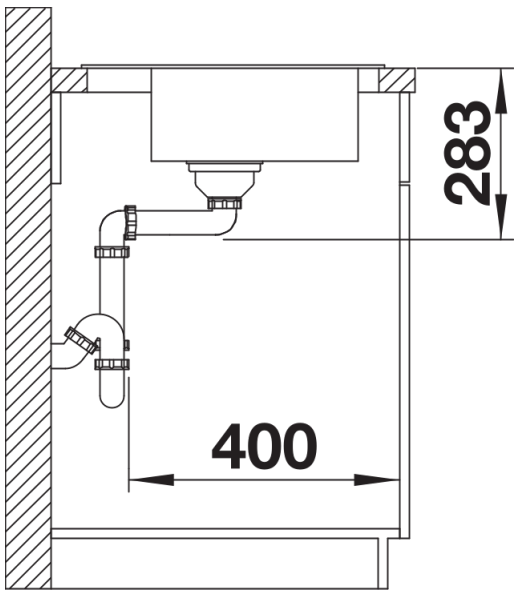

Product information sheet BLANCODANA 6

Item no. 525323

Benefits

- Spacious, convenient single bowl
- Practical continuous tap ledge
- Attractive modern design
- 3 ½" basket strainer

Scope of supply

- waste kit with space-saving pipe
- 3 ½" basket strainer

Details

Top view

Cut-out

Front view

Side view