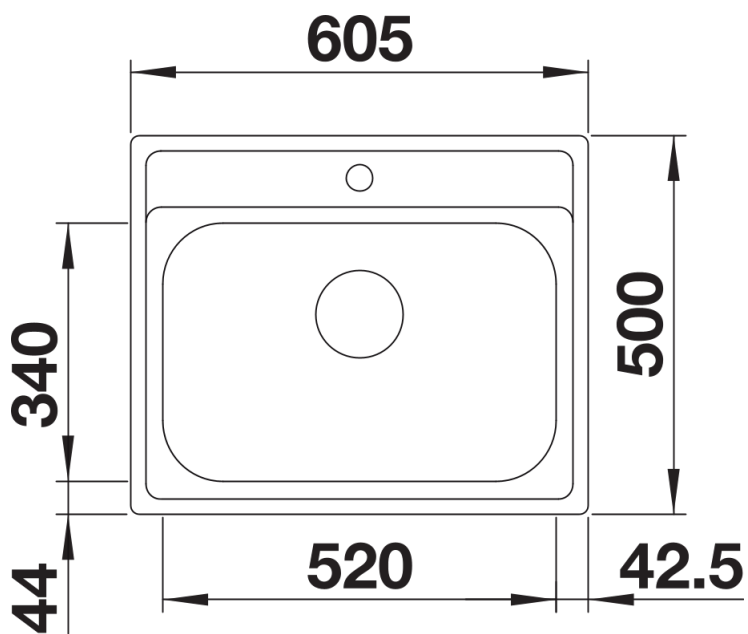

Product information sheet BLANCODANA 6

Item no. 525323

Benefits

- Spacious, convenient single bowl
- Practical continuous tap ledge
- Attractive modern design
- 3 ½" basket strainer

Scope of supply

- waste kit with space-saving pipe
- 3 ½" basket strainer

Details

Top view

Cut-out

Front view

Side view