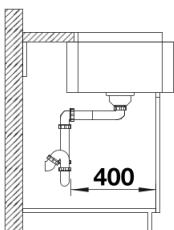

Colours

Available colours:
crystal white glossy

Ceramic crystal white glossy

Planning information

- Min. cabinet width: 800 mm
• Internal bowl depth: 196 mm
• External bowl height: 220 mm
Cut out size: Template provided. Undermount.

Scope of supply

Waste kit, 3 ½" basket strainer

Details

Top view

Cut-out

Front view

Side view