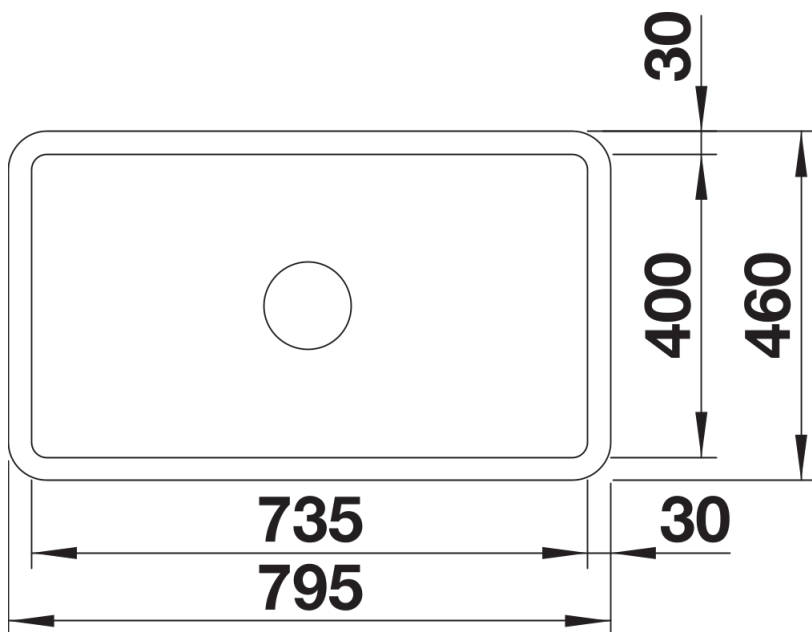

## Planning information

---

- Min. cabinet width: 800 mm
  - Internal bowl depth: 196 mm
  - External bowl height: 220 mm
- Cut out size: Template provided. Undermount.

## Scope of supply

---

Waste kit, 3 ½" basket strainer

## Details

---

Top view

Cut-out

Front view

Side view