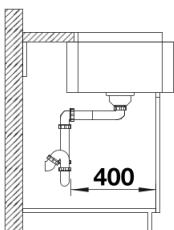

## Planning information

---

- Min. cabinet width: 800 mm
  - Internal bowl depth: 196 mm
  - External bowl height: 220 mm
- Cut out size: Template provided. Undermount.

## Scope of supply

---

Waste kit, 3 ½" basket strainer

## Details

---

Top view

Cut-out

Front view

Side view