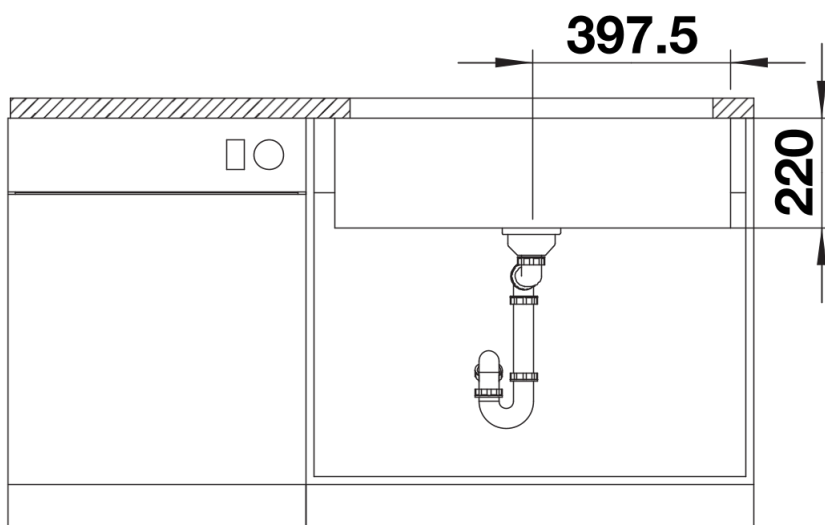

Colours

Available colours:
crystal white glossy

Ceramic crystal white glossy

Planning information

- Min. cabinet width: 800 mm
• Internal bowl depth: 196 mm
• External bowl height: 220 mm
Cut out size: Template provided. Undermount.

Scope of supply

Waste kit, 3 ½" basket strainer

Details

Top view

Cut-out

Front view

Side view