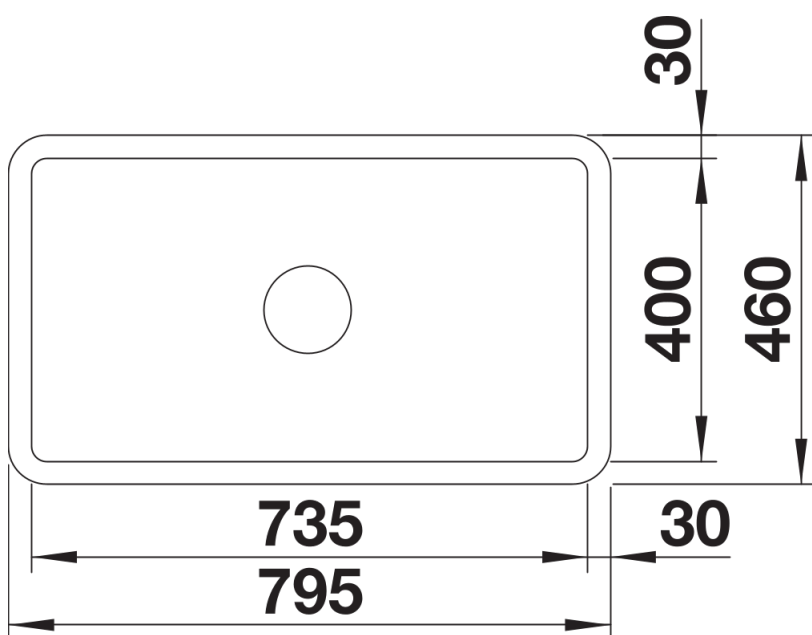

Colours

Available colours:
crystal white glossy

Ceramic crystal white glossy

Planning information

- Min. cabinet width: 800 mm
• Internal bowl depth: 196 mm
• External bowl height: 220 mm
Cut out size: Template provided. Undermount.

Scope of supply

Waste kit, 3 ½" basket strainer

Details

Top view

Cut-out

Front view

Side view