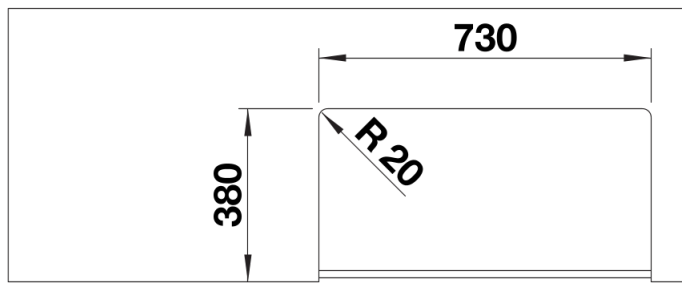

Colours

Available colours:
crystal white glossy

Ceramic crystal white glossy

Planning information

- Min. cabinet width: 800 mm
• Internal bowl depth: 196 mm
• External bowl height: 220 mm
Cut out size: Template provided. Undermount.

Scope of supply

Waste kit, 3 ½" basket strainer

Details

Top view

Cut-out

Front view

Side view