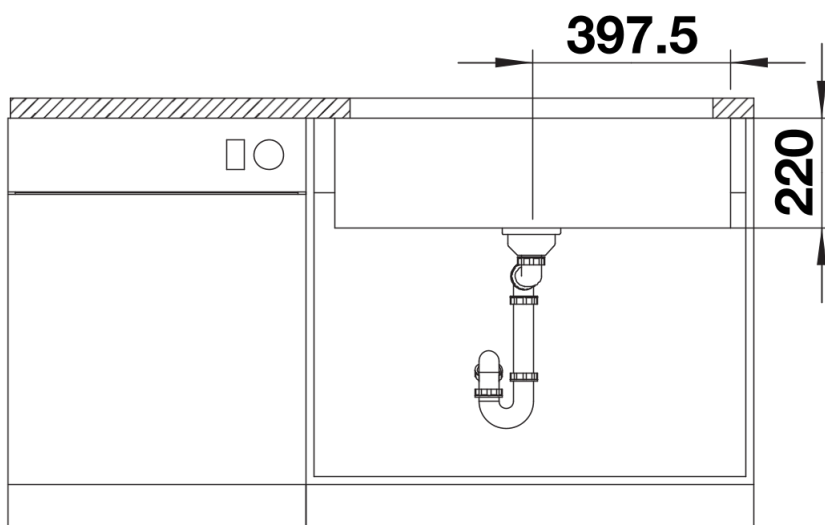

## Planning information

---

- Min. cabinet width: 800 mm
  - Internal bowl depth: 196 mm
  - External bowl height: 220 mm
- Cut out size: Template provided. Undermount.

## Scope of supply

---

Waste kit, 3 ½" basket strainer

## Details

---

Top view

Cut-out

Front view

Side view