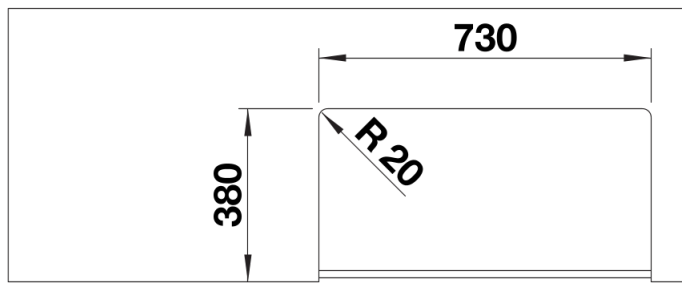

## Planning information

---

- Min. cabinet width: 800 mm
  - Internal bowl depth: 196 mm
  - External bowl height: 220 mm
- Cut out size: Template provided. Undermount.

## Scope of supply

---

Waste kit, 3 ½" basket strainer

## Details

---

Top view

Cut-out

Front view

Side view