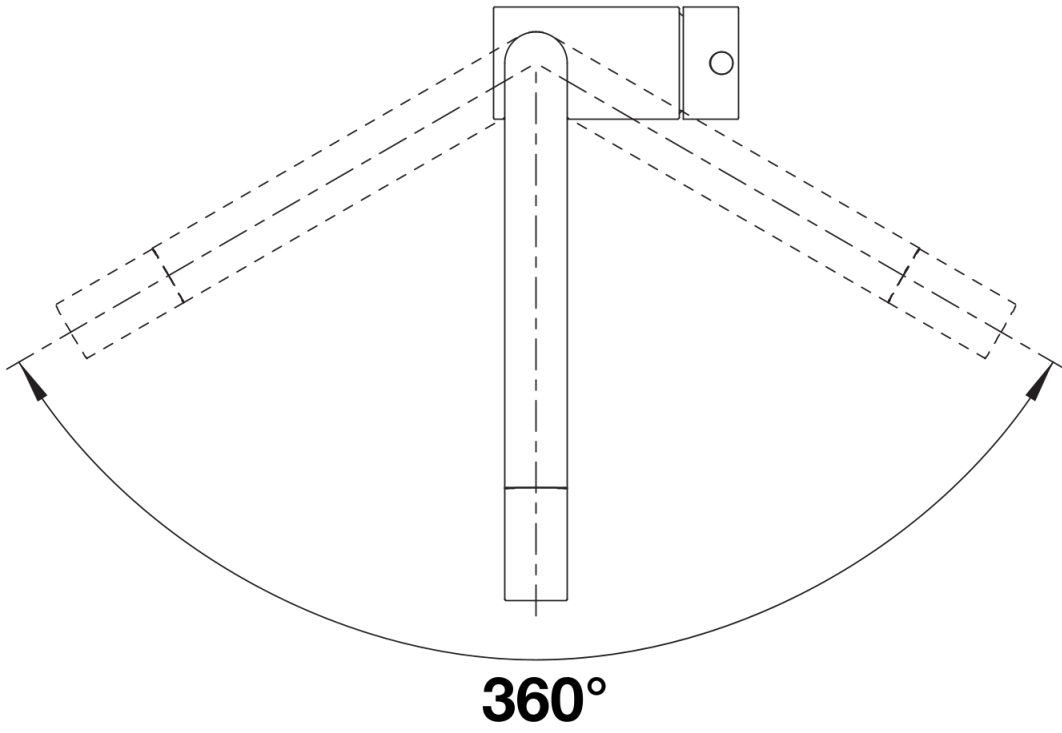

## Scope of supply

---

- 360° swivel spout for greater reach
- Ø 35 mm tap hole required
- With ceramic disk cartridge
- Patented jet regulator for markedly reduced scaling
- Flexible connector pipes, 700 mm long and  $\frac{3}{8}$ " nut
- Stabilisation plate to increase the stability of the tap when fitted in stainless steel sinks

## Details

---

Swivel range

Side view hand gear 2D

Side view