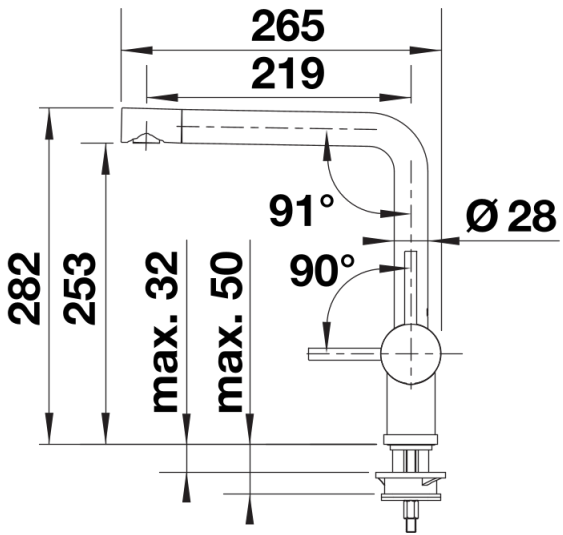

## Scope of supply

---

- 360° swivel spout for greater reach
- Ø 35 mm tap hole required
- With ceramic disk cartridge
- Patented jet regulator for markedly reduced scaling
- Flexible connector pipes, 700 mm long and  $\frac{3}{8}$ " nut
- Stabilisation plate to increase the stability of the tap when fitted in stainless steel sinks

## Details

---

Swivel range

Side view hand gear 2D

Side view