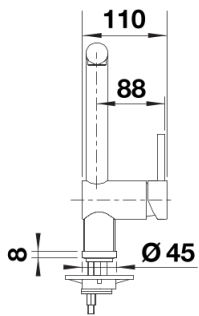

## Scope of supply

---

- 360° swivel spout for greater reach
- Ø 35 mm tap hole required
- With ceramic disk cartridge
- Patented jet regulator for markedly reduced scaling
- Flexible connector pipes, 700 mm long and  $\frac{3}{8}$ " nut
- Stabilisation plate to increase the stability of the tap when fitted in stainless steel sinks

## Details

---

Swivel range

Side view hand gear 2D

Side view