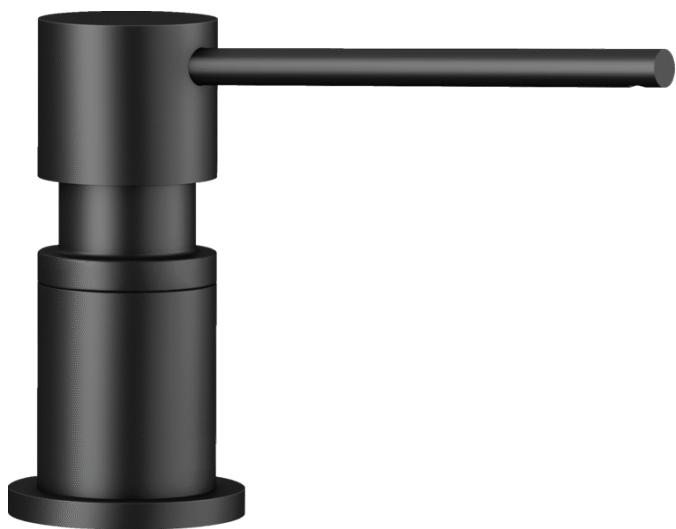

## Product information sheet LATO

Item no. 525789

### Benefits

---

- Sleek and timeless soap dispenser design
- Black matt surface finish to precisely match the surroundings
- Adapted length and height for an optimal spout reach
- Easy to refill from above
- Practical sink accessory

## Colours

---

Available colours:  
black matt

brass Special colours black matt

## Planning information

---

- Please note: Additional hole (Ø 35 mm) required
- Contains: 300 ml