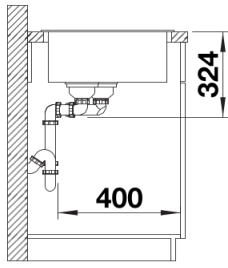

- black
- anthracite
- volcano grey
- white
- soft white
- coffee

SILGRANIT black

Scope of supply

- waste kit with space-saving pipe
- 2 x 3 1/2" basket strainer

Details

Top view

Cut-out

Front view

Side view