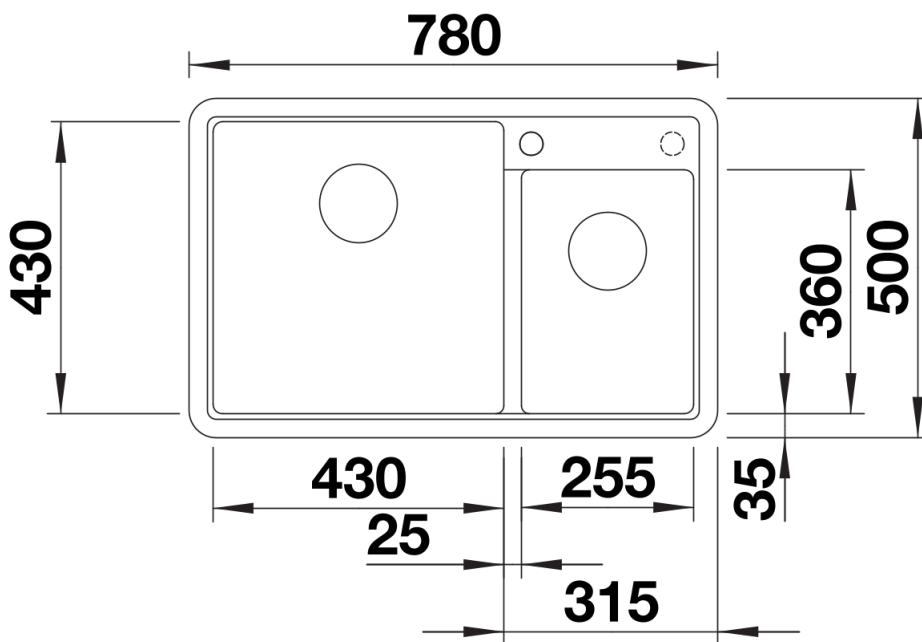

Product information sheet LEGRA 8

Item no. 526223

Benefits

- Classic lines combined with modern functionality
- Spacious place with double bowls
- Comfortable, parallel use of the two bowls

Colours

Available colours:

- black
- anthracite
- volcano grey
- white
- soft white
- coffee

SILGRANIT black

Scope of supply

- waste kit with space-saving pipe
- 2 x 3 1/2" basket strainer

Details

Top view

Cut-out

Front view

Side view