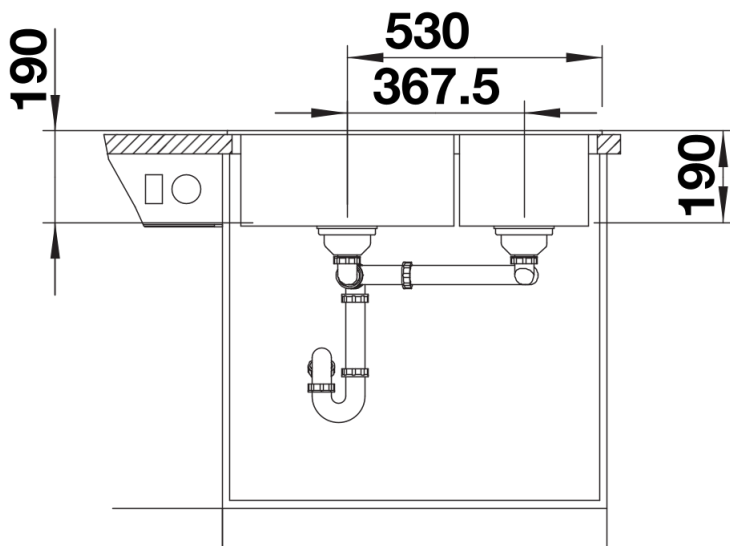

- black
- anthracite
- volcano grey
- white
- soft white
- coffee

SILGRANIT black

Scope of supply

- waste kit with space-saving pipe
- 2 x 3 1/2" basket strainer

Details

Top view

Cut-out

Front view

Side view