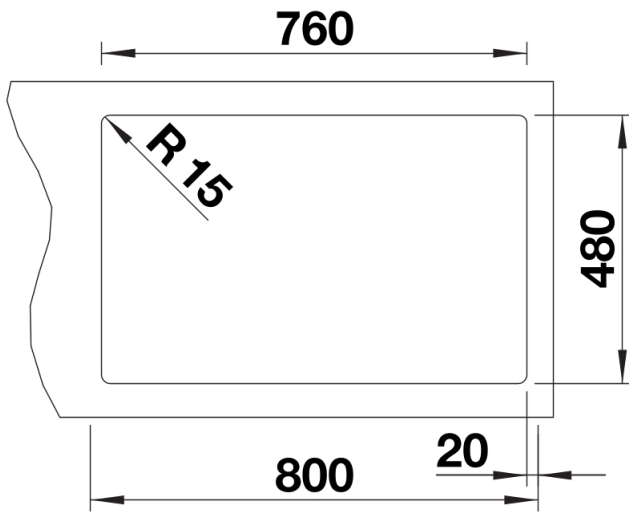

- black
- anthracite
- volcano grey
- white
- soft white
- coffee

SILGRANIT black

Scope of supply

- waste kit with space-saving pipe
- 2 x 3 1/2" basket strainer

Details

Top view

Cut-out

Front view

Side view