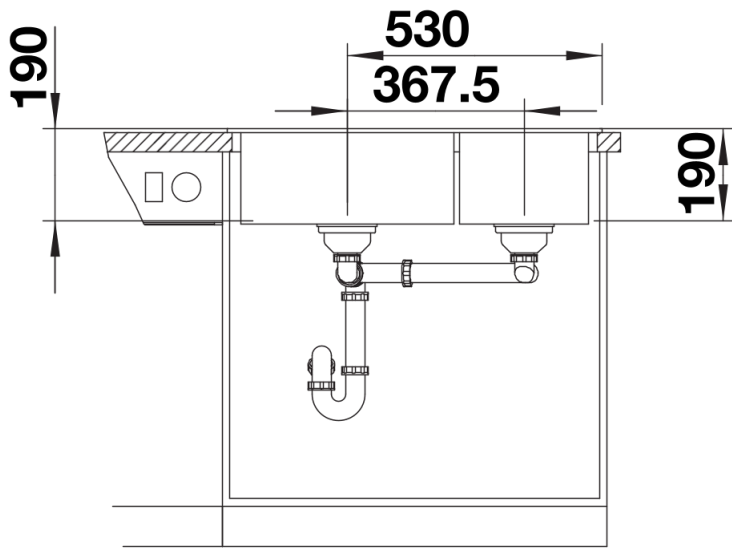

- black
- anthracite
- volcano grey
- white
- soft white
- coffee

SILGRANIT black

Scope of supply

- waste kit with space-saving pipe
- 2 x 3 1/2" basket strainer

Details

Top view

Cut-out

Front view

Side view