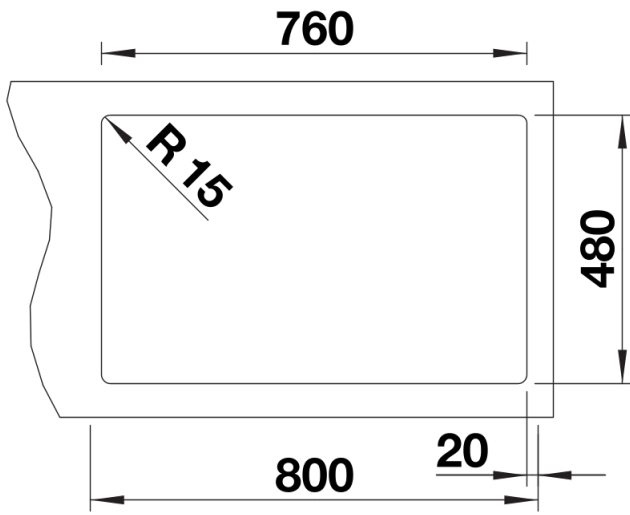

- black
- anthracite
- volcano grey
- white
- soft white
- coffee

SILGRANIT black

Scope of supply

- waste kit with space-saving pipe
- 2 x 3 1/2" basket strainer

Details

Top view

Cut-out

Front view

Side view