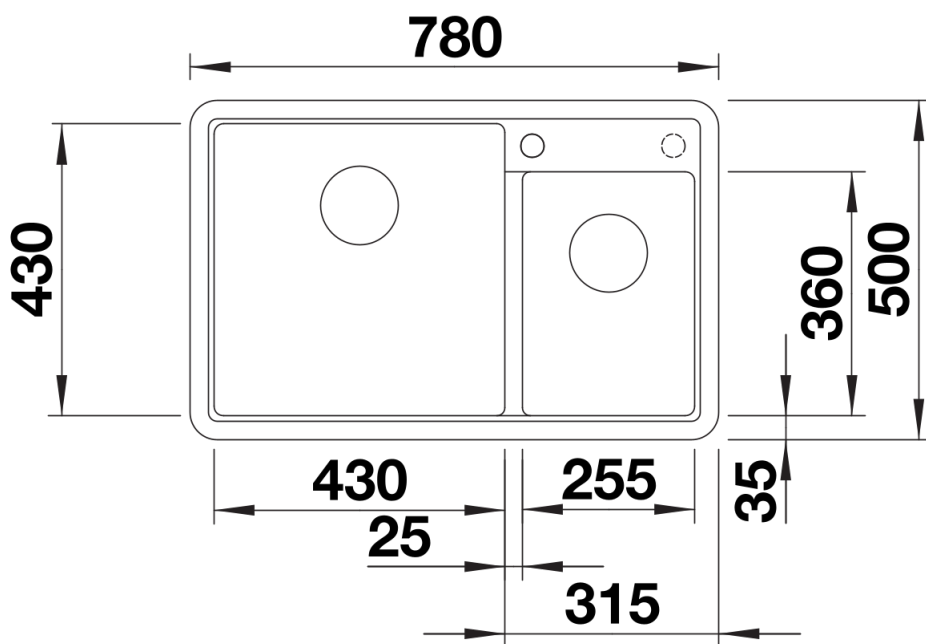

Product information sheet LEGRA 8

Item no. 526223

Benefits

- Classic lines combined with modern functionality
- Spacious place with double bowls
- Comfortable, parallel use of the two bowls

Colours

Available colours:

- black
- anthracite
- volcano grey
- white
- soft white
- coffee

SILGRANIT black

Scope of supply

- waste kit with space-saving pipe
- 2 x 3 1/2" basket strainer

Details

Top view

Cut-out

Front view

Side view