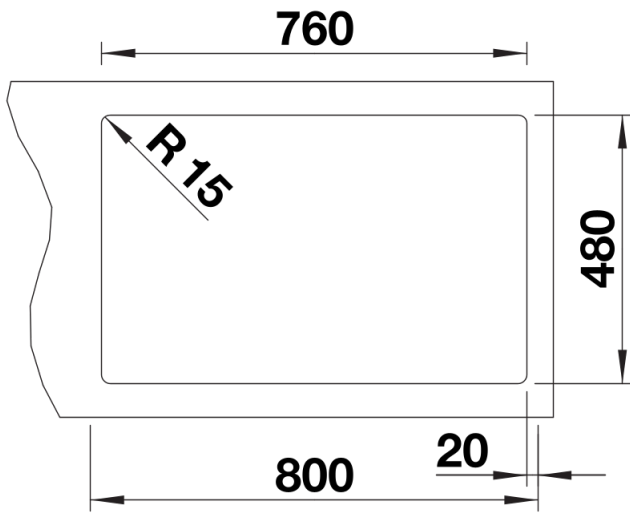

- black
- anthracite
- volcano grey
- alu metallic
- white
- soft white
- coffee

SILGRANIT anthracite

Scope of supply

- waste kit with space-saving pipe
- 2 x 3 1/2" basket strainer

Details

Top view

Cut-out

Front view

Side view