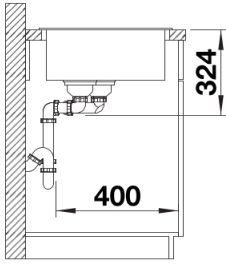

- black
- anthracite
- volcano grey
- alu metallic
- white
- soft white
- coffee

SILGRANIT anthracite

Scope of supply

- waste kit with space-saving pipe
- 2 x 3 1/2" basket strainer

Details

Top view

Cut-out

Front view

Side view