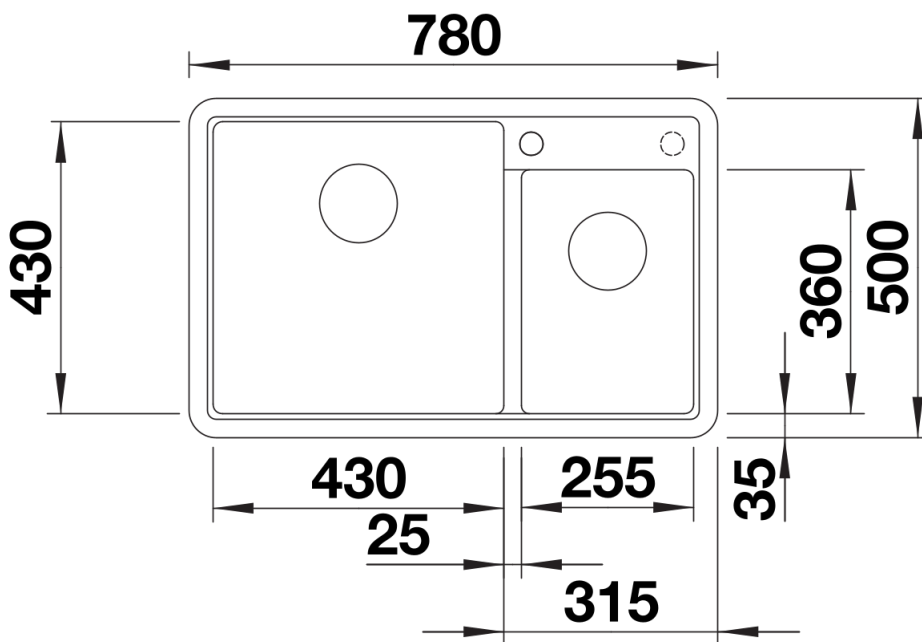

Product information sheet LEGRA 8

Item no. 526224

Benefits

- Classic lines combined with modern functionality
- Spacious place with double bowls
- Comfortable, parallel use of the two bowls

Colours

Available colours:

- black
- anthracite
- volcano grey
- alu metallic
- white
- soft white
- coffee

SILGRANIT anthracite

Scope of supply

- waste kit with space-saving pipe
- 2 x 3 1/2" basket strainer

Details

Top view

Cut-out

Front view

Side view