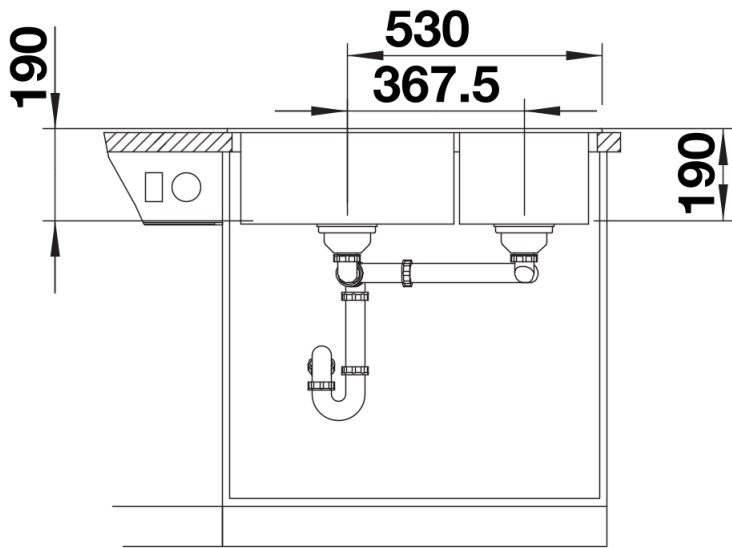

- black
- anthracite
- volcano grey
- alu metallic
- white
- soft white
- coffee

SILGRANIT anthracite

Scope of supply

- waste kit with space-saving pipe
- 2 x 3 1/2" basket strainer

Details

Top view

Cut-out

Front view

Side view