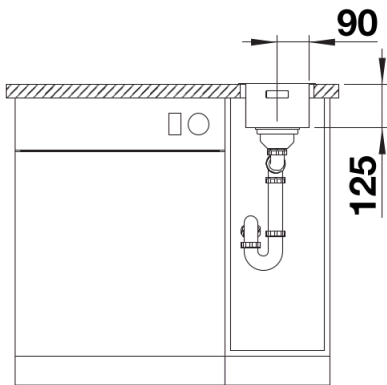

Product information sheet SOLIS 180-IF

Item no. 526114

Benefits

- A harmonious interplay between functional and visual elements
- High-quality features with covered C-overflow and InFino drain system – elegantly integrated and easy-care
- Convenient bowl volume and base surface designed for practical use
- Elegant IF flat-rim for flushmount and for installation from above
- Functional accessories optionally available

Planning information

- Note: Installing a kitchen mixer tap, drain remote control or soap dispenser in laminate worktops requires a flexible sealing tape.
- Please order drain connections for combinations of two individual bowls separately.

Scope of supply

- waste kit with space-saving pipe
- 3 ½" InFino basket strainer
- fixing kit

Details

Top view

Cut-out

Front view

Side view