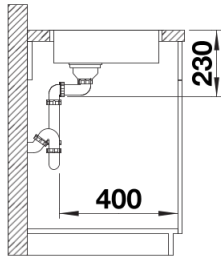

Planning information

- Note: Installing a kitchen mixer tap, drain remote control or soap dispenser in laminate worktops requires a flexible sealing tape.
- Please order drain connections for combinations of two individual bowls separately.

Scope of supply

- waste kit with space-saving pipe
- 3 ½" InFino basket strainer
- fixing kit

Details

Top view

Cut-out

Front view

Side view