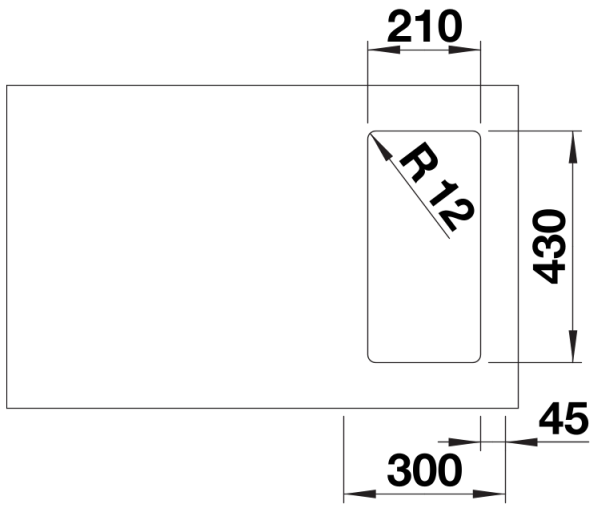

Product information sheet SOLIS 180-IF

Item no. 526114

Benefits

- A harmonious interplay between functional and visual elements
- High-quality features with covered C-overflow and InFino drain system – elegantly integrated and easy-care
- Convenient bowl volume and base surface designed for practical use
- Elegant IF flat-rim for flushmount and for installation from above
- Functional accessories optionally available

Planning information

- Note: Installing a kitchen mixer tap, drain remote control or soap dispenser in laminate worktops requires a flexible sealing tape.
- Please order drain connections for combinations of two individual bowls separately.

Scope of supply

- waste kit with space-saving pipe
- 3 ½" InFino basket strainer
- fixing kit

Details

Top view

Cut-out

Front view

Side view