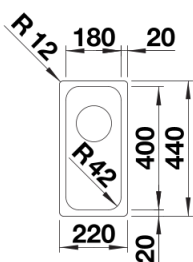

Product information sheet SOLIS 180-IF

Item no. 526114

Benefits

- A harmonious interplay between functional and visual elements
- High-quality features with covered C-overflow and InFino drain system – elegantly integrated and easy-care
- Convenient bowl volume and base surface designed for practical use
- Elegant IF flat-rim for flushmount and for installation from above
- Functional accessories optionally available

Planning information

- Note: Installing a kitchen mixer tap, drain remote control or soap dispenser in laminate worktops requires a flexible sealing tape.
- Please order drain connections for combinations of two individual bowls separately.

Scope of supply

- waste kit with space-saving pipe
- 3 ½" InFino basket strainer
- fixing kit

Details

Top view

Cut-out

Front view

Side view