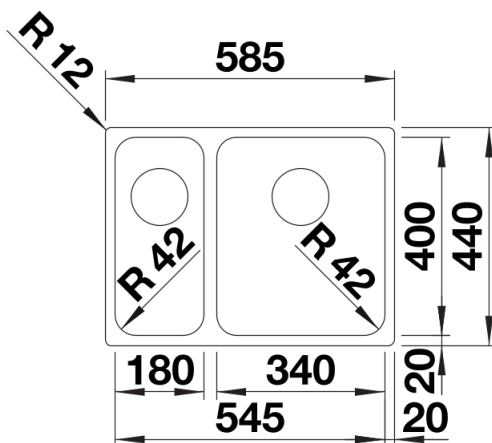

## Planning information

---

- Note: Installing a kitchen mixer tap, drain remote control or soap dispenser in laminate worktops requires a flexible sealing tape.

## Scope of supply

---

- waste kit with space-saving pipe
- 2 x 3 ½" InFino basket strainer
- fixing kit

## Details

---

Top view

Cut-out

Front view

Side view