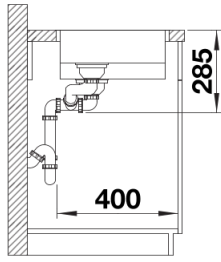

## Scope of supply

---

- waste kit with space-saving pipe
- 2 x 3 ½" InFino basket strainer
- fixing kit

## Details

---

Top view

Cut-out

Front view

Side view