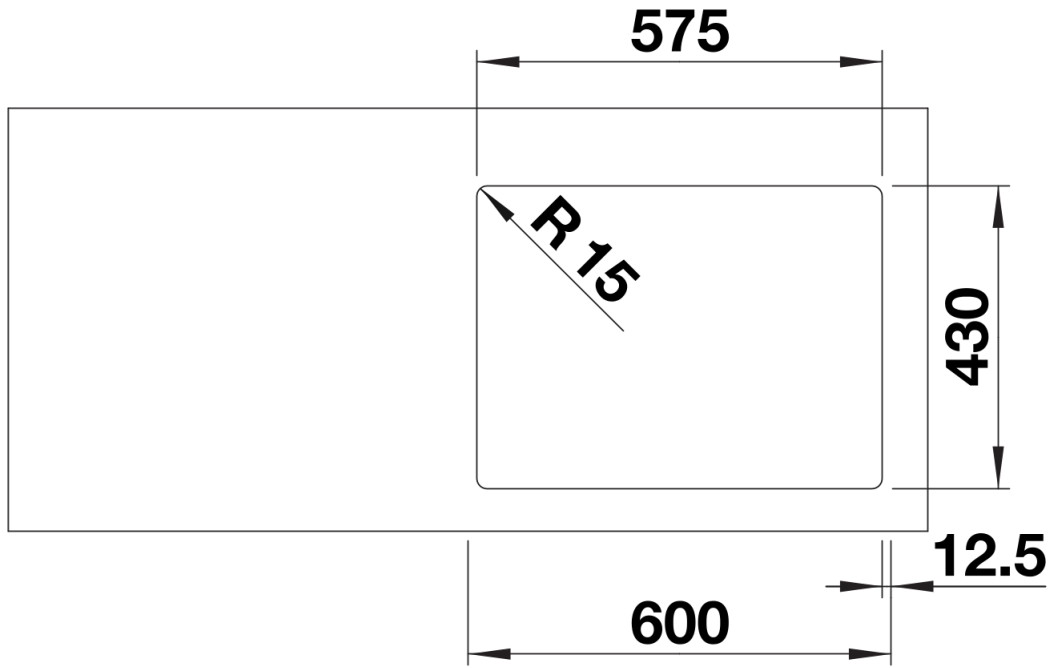

## Planning information

---

- Note: Installing a kitchen mixer tap, drain remote control or soap dispenser in laminate worktops requires a flexible sealing tape.

## Scope of supply

---

- waste kit with space-saving pipe
- 2 x 3 ½" InFino basket strainer
- fixing kit

## Details

---

Top view

Cut-out

Front view

Side view