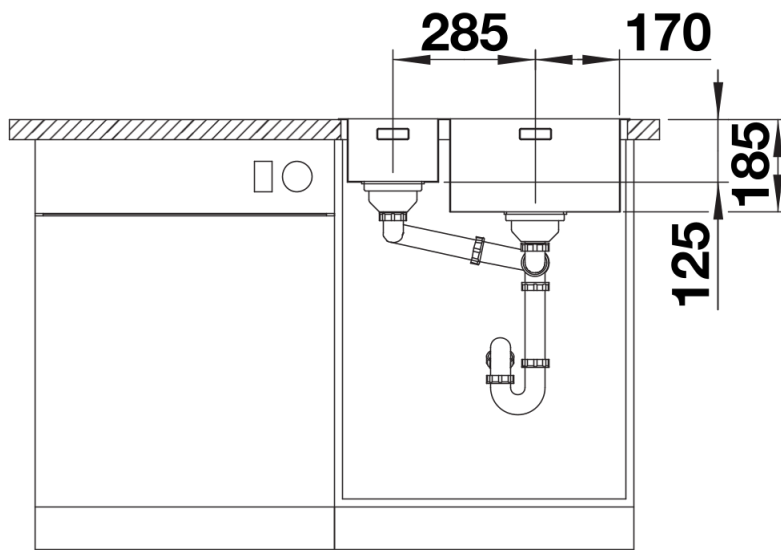

## Product information sheet SOLIS 340/180-IF

Item no. 526130

## Planning information

---

- Note: Installing a kitchen mixer tap, drain remote control or soap dispenser in laminate worktops requires a flexible sealing tape.

## Scope of supply

---

- waste kit with space-saving pipe
- 2 x 3 ½" InFino basket strainer
- fixing kit

## Details

---

Top view

Cut-out

Front view

Side view