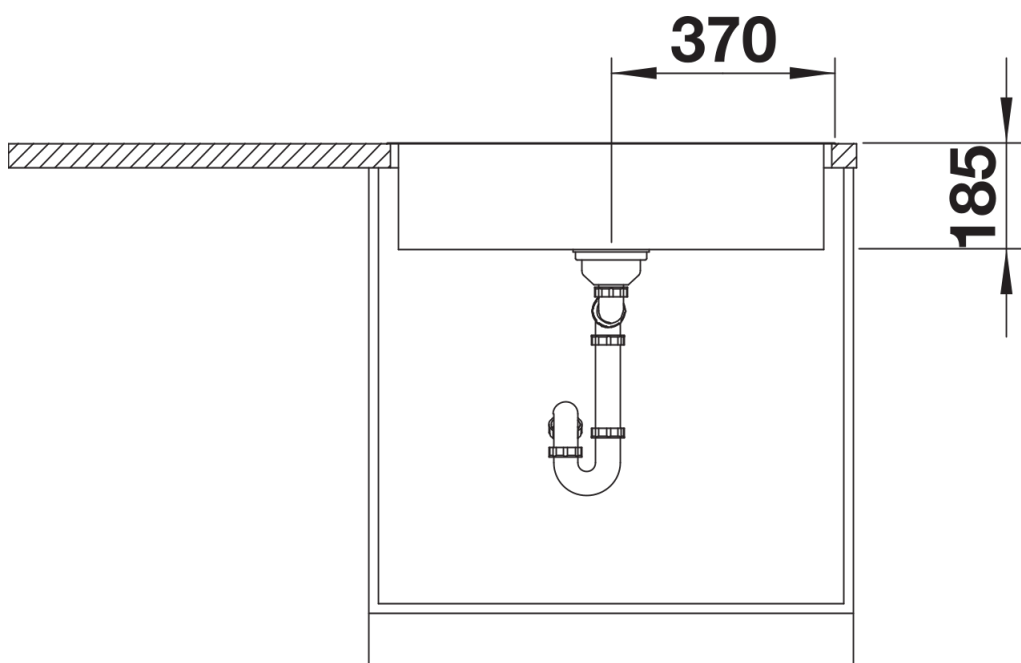

Planning information

- Note: Installing a kitchen mixer tap, drain remote control or soap dispenser in laminate worktops requires a flexible sealing tape.

Scope of supply

- waste kit* with space saving pipe
- 3 ½" InFino basket strainer
- fixing kit

Details

Top view

Cut-out

Front view

Side view