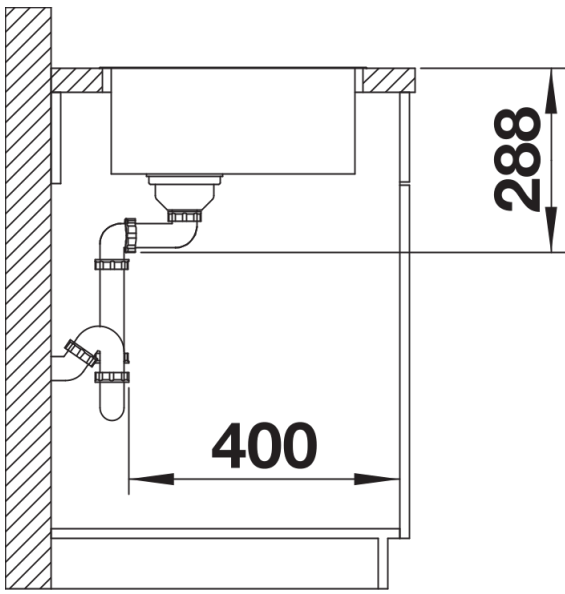

Planning information

- Note: Installing a kitchen mixer tap, drain remote control or soap dispenser in laminate worktops requires a flexible sealing tape.

Scope of supply

- waste kit* with space saving pipe
- 3 ½" InFino basket strainer
- fixing kit

Details

Top view

Cut-out

Front view

Side view