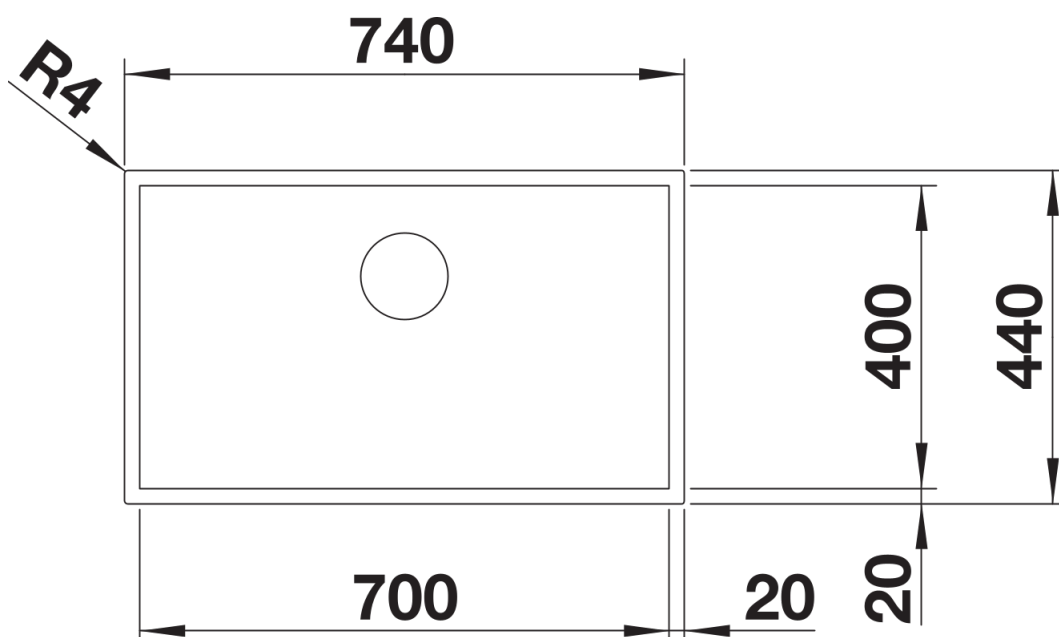

Planning information

- Note: Installing a kitchen mixer tap, drain remote control or soap dispenser in laminate worktops requires a flexible sealing tape.

Scope of supply

- waste kit* with space saving pipe
- 3 ½" InFino basket strainer
- fixing kit

Details

Top view

Cut-out

Front view

Side view