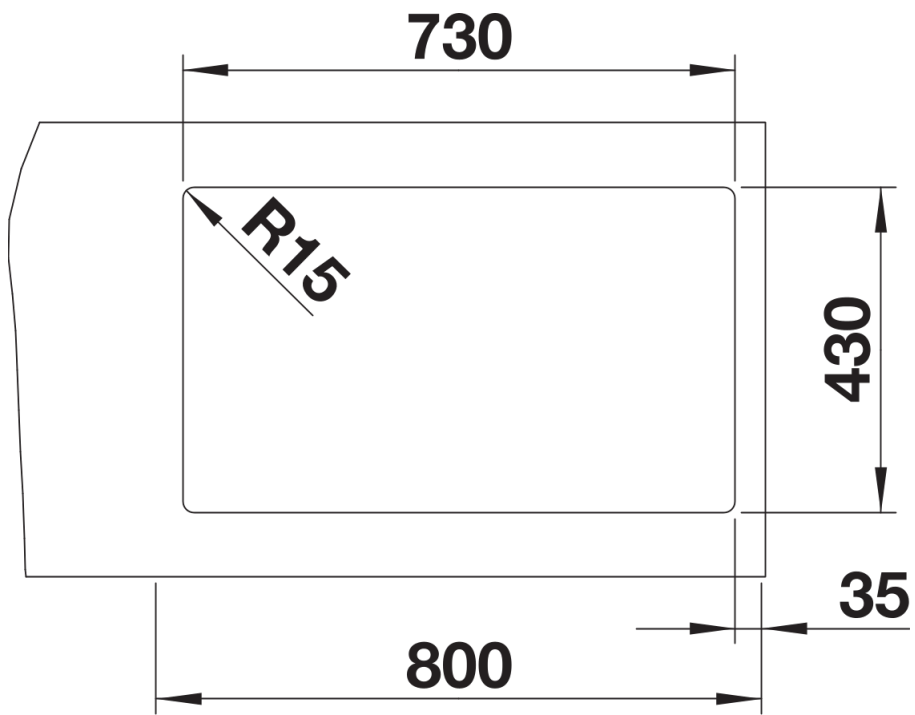

Planning information

- Note: Installing a kitchen mixer tap, drain remote control or soap dispenser in laminate worktops requires a flexible sealing tape.

Scope of supply

- waste kit* with space saving pipe
- 3 ½" InFino basket strainer
- fixing kit

Details

Top view

Cut-out

Front view

Side view