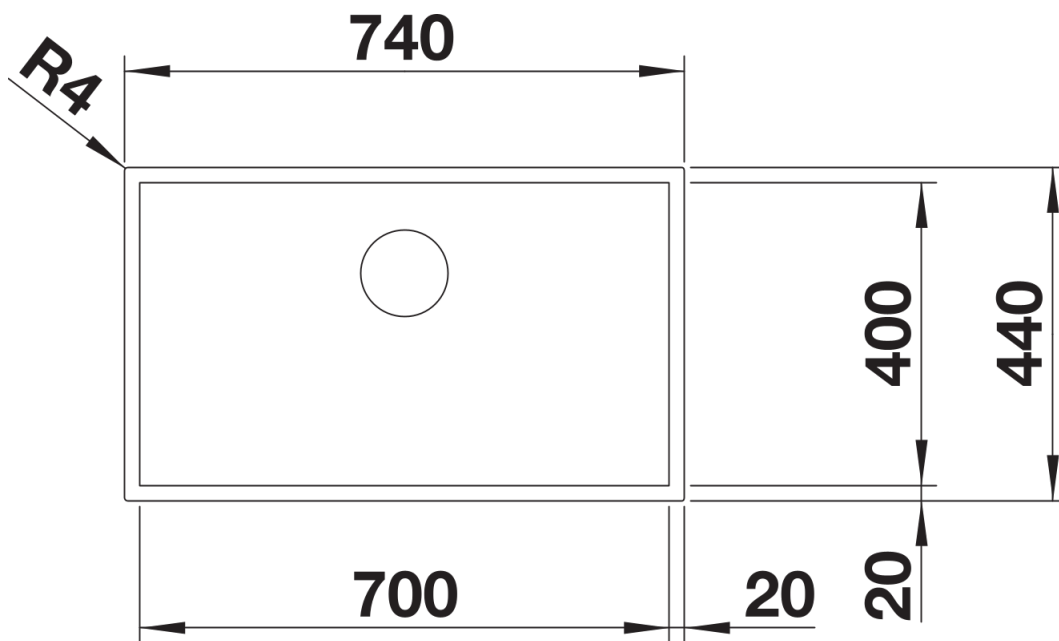

Product information sheet ZEROX 700-U Dark Steel

Item no. 526244

Benefits

- Strikingly right-angled stainless steel bowls with an elegant, dark grey surface
- Pleasantly warm to the touch thanks to high-quality, pure, non-coated stainless steel
- Harmonious surface mix: Inset rim and drain set stylish accents in polished stainless steel
- Versatile: Can be combined with a plethora of colours and materials
- Surface is easy to clean: Fingerprints and dirt are easy to remove
- High-quality equipment with InFino drain system – elegant and easy-care

Scope of supply

- waste kit with space saving pipe
- 3 ½" InFino basket strainer
- fixing kit

Details

Top view