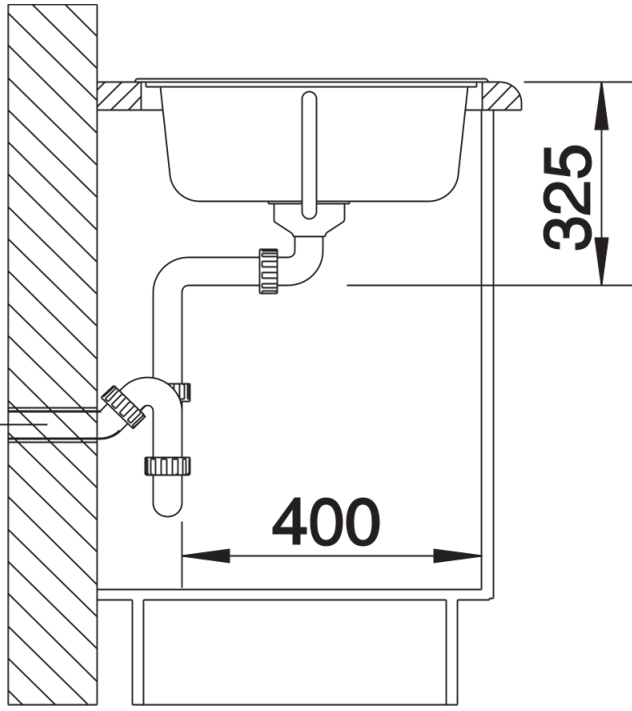

Product information sheet TIPO 45 S

Item no. 526335

Benefits

- Functional design
- With 3 ½" stainless steel basket strainer
- Can be installed reversibly
- With drain remote control

Scope of supply

- waste kit with space-saving pipe
- 3 ½" basket strainer with drain remote control (rotary switch)

Details

Top view

Cut-out

Front view

Side view