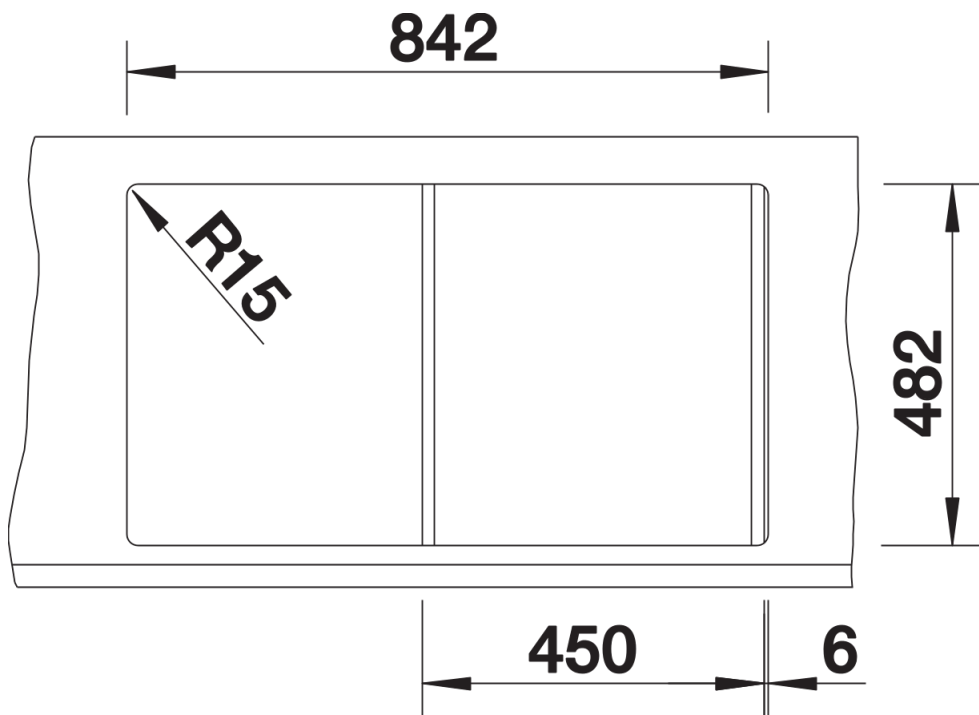

Product information sheet TIPO 45 S

Item no. 526335

Benefits

- Functional design
- With 3 ½" stainless steel basket strainer
- Can be installed reversibly
- With drain remote control

Scope of supply

- waste kit with space-saving pipe
- 3 ½" basket strainer with drain remote control (rotary switch)

Details

Top view

Cut-out

Front view

Side view