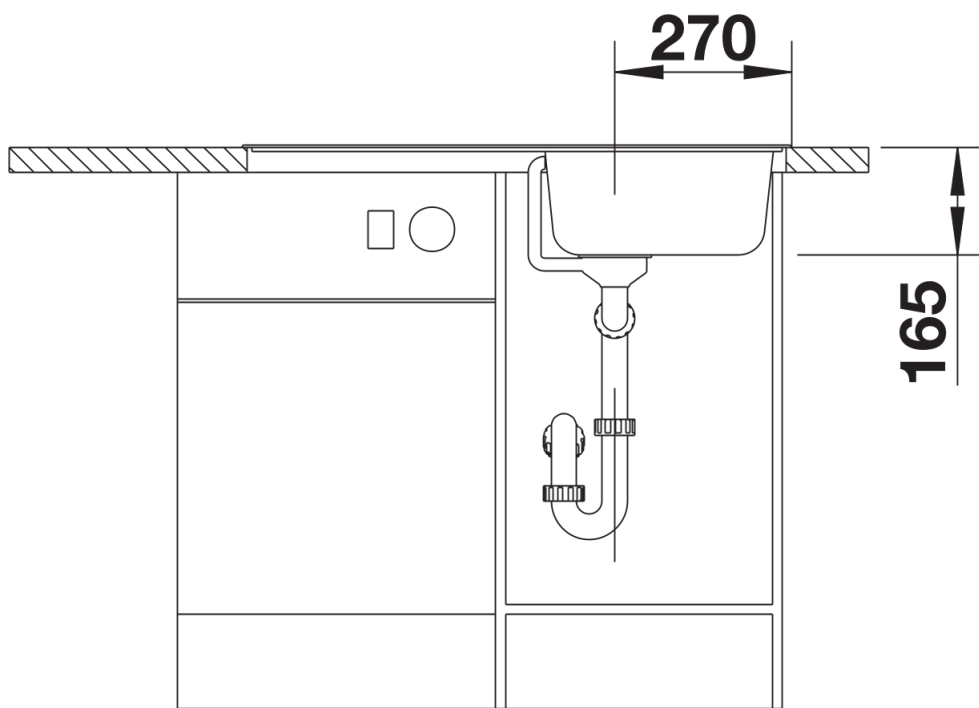

Product information sheet TIPO 45 S

Item no. 526335

Benefits

- Functional design
- With 3 ½" stainless steel basket strainer
- Can be installed reversibly
- With drain remote control

Scope of supply

- waste kit with space-saving pipe
- 3 ½" basket strainer with drain remote control (rotary switch)

Details

Top view

Cut-out

Front view

Side view