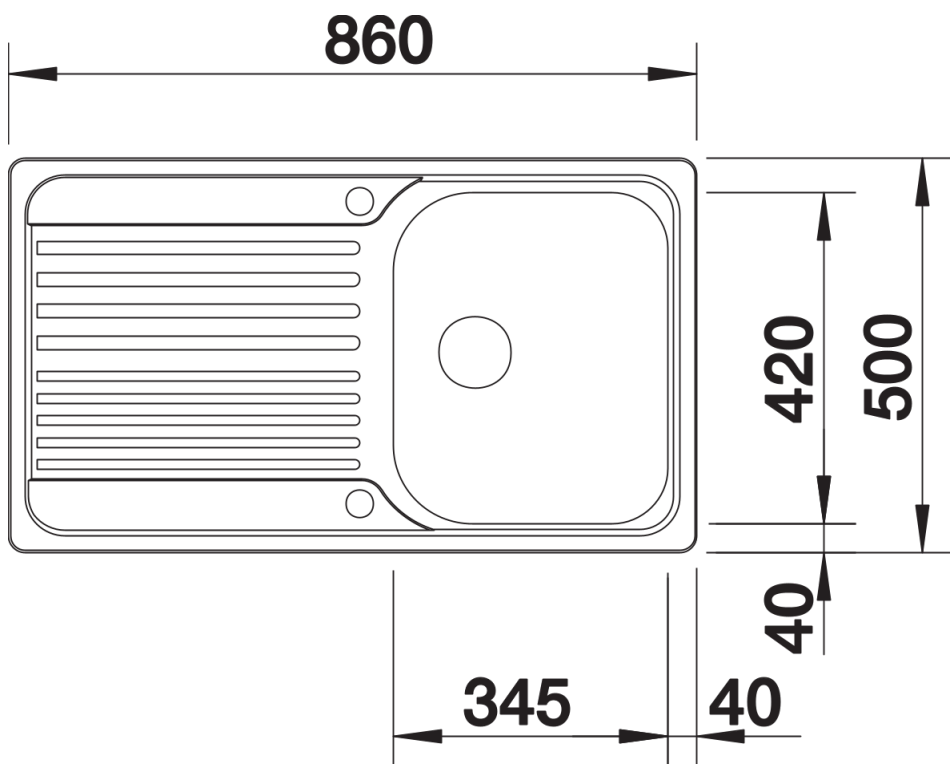

Product information sheet TIPO 45 S

Item no. 526335

Benefits

- Functional design
- With 3 ½" stainless steel basket strainer
- Can be installed reversibly
- With drain remote control

Scope of supply

- waste kit with space-saving pipe
- 3 ½" basket strainer with drain remote control (rotary switch)

Details

Top view

Cut-out

Front view

Side view