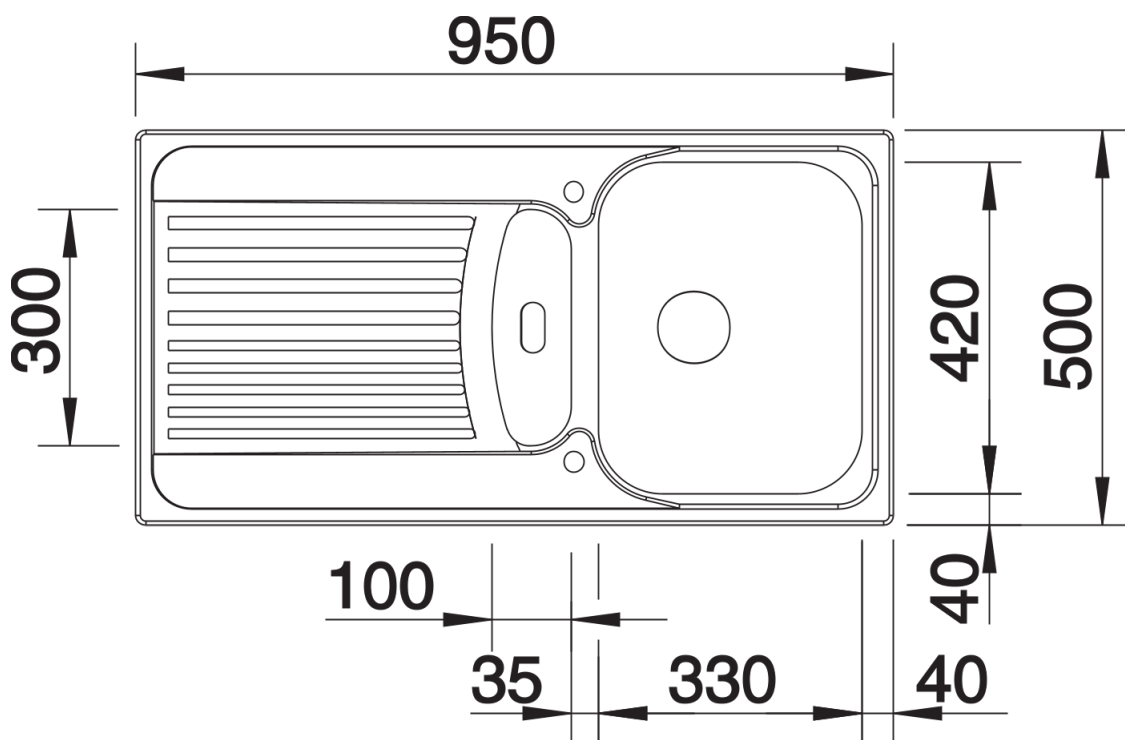

Product information sheet TIPO 5 S

Item no. 526336

Benefits

- Functional design
- Comfortable bowl size
- Practical insert for additional bowl
- Can be installed reversibly
- With drain remote control

Scope of supply

- perforated stainless steel insert
- waste kit with space-saving pipe
- 3 ½" basket strainer with drain remote control (rotary switch) for the main bowl

Details

Top view

Cut-out

Front view

Side view