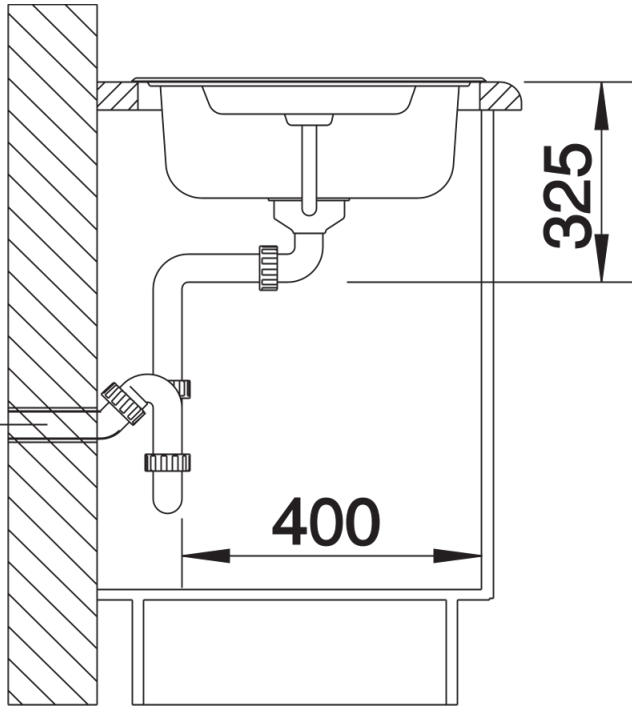

Product information sheet TIPO 5 S

Item no. 526336

Benefits

- Functional design
- Comfortable bowl size
- Practical insert for additional bowl
- Can be installed reversibly
- With drain remote control

Scope of supply

- perforated stainless steel insert
- waste kit with space-saving pipe
- 3 ½" basket strainer with drain remote control (rotary switch) for the main bowl

Details

Top view

Cut-out

Front view

Side view