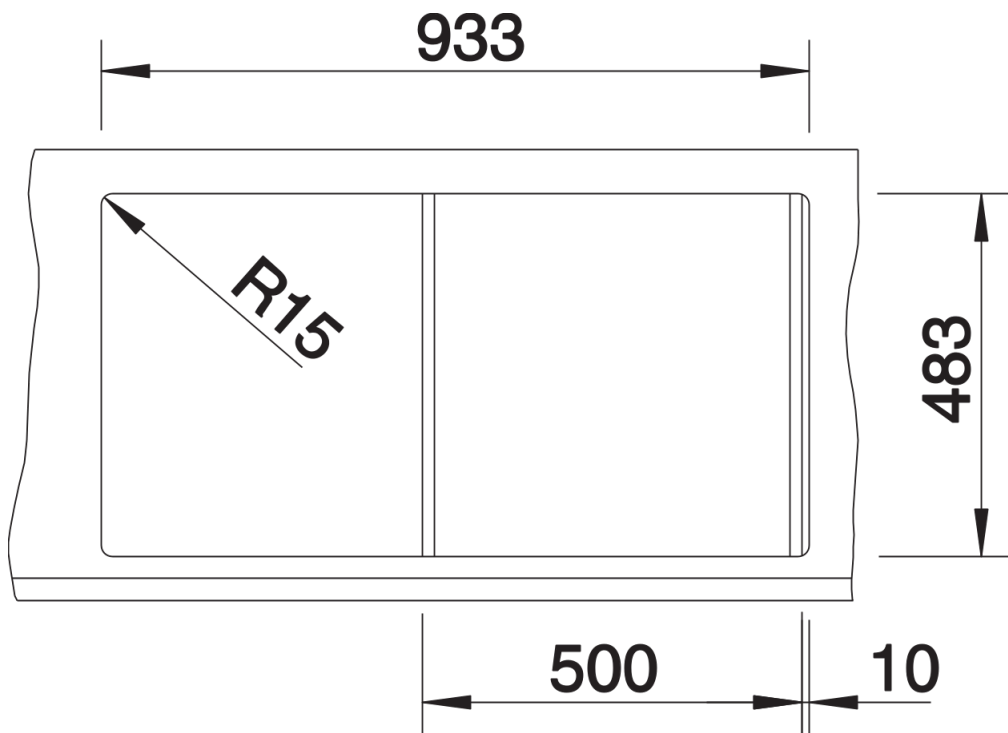

Product information sheet TIPO 5 S

Item no. 526336

Benefits

- Functional design
- Comfortable bowl size
- Practical insert for additional bowl
- Can be installed reversibly
- With drain remote control

Scope of supply

- perforated stainless steel insert
- waste kit with space-saving pipe
- 3 ½" basket strainer with drain remote control (rotary switch) for the main bowl

Details

Top view

Cut-out

Front view

Side view