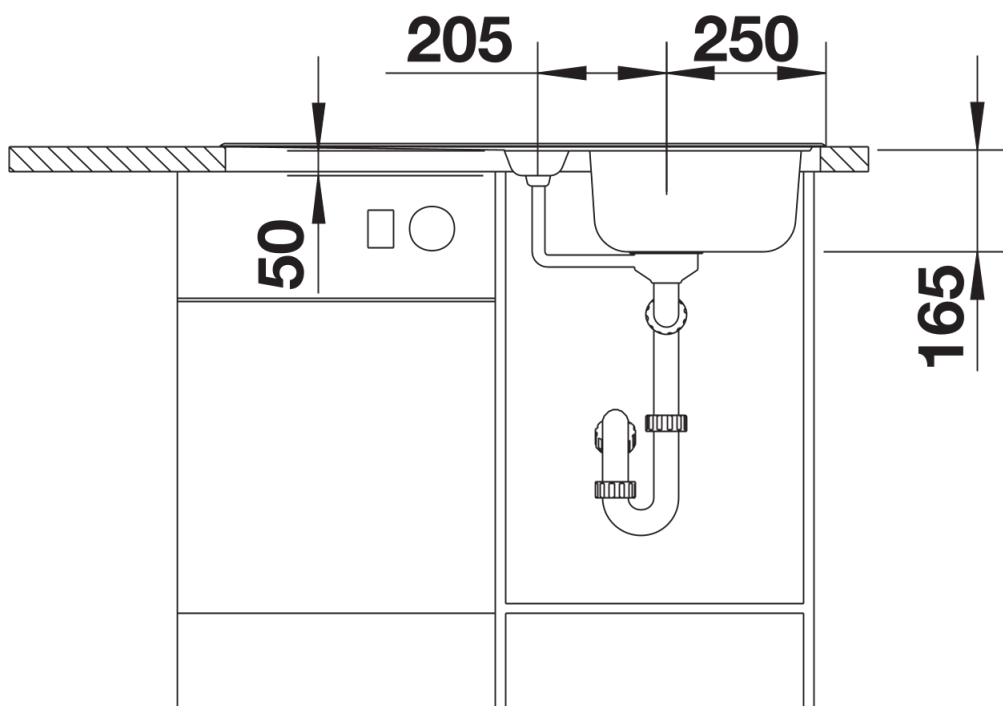

Product information sheet TIPO 5 S

Item no. 526336

Benefits

- Functional design
- Comfortable bowl size
- Practical insert for additional bowl
- Can be installed reversibly
- With drain remote control

Scope of supply

- perforated stainless steel insert
- waste kit with space-saving pipe
- 3 ½" basket strainer with drain remote control (rotary switch) for the main bowl

Details

Top view

Cut-out

Front view

Side view