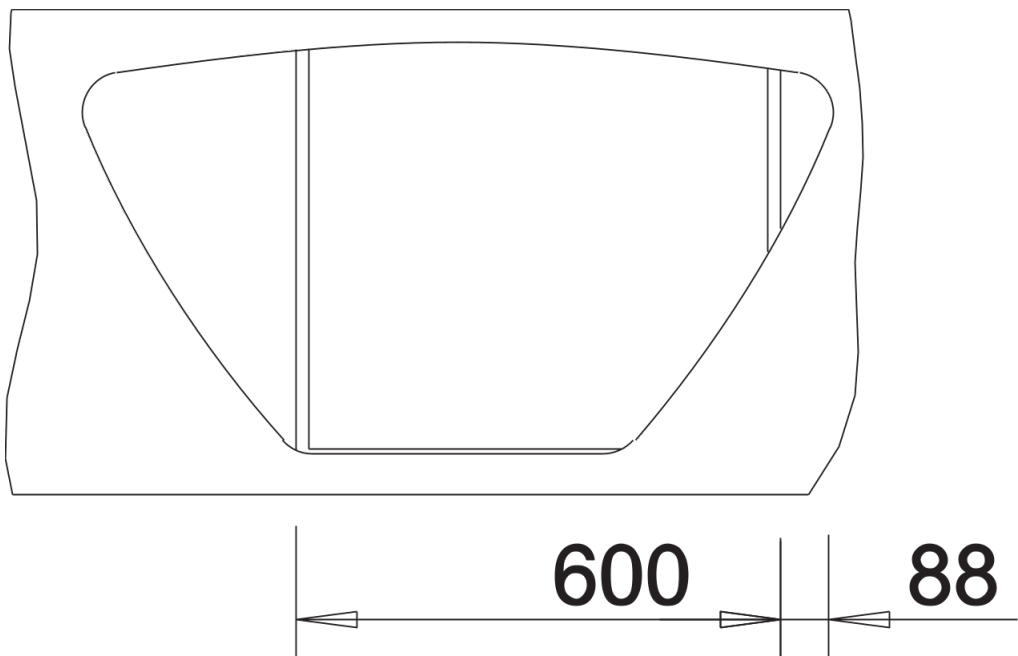

Product information sheet TIPO 9 E

Item no. 526338

Benefits

- Functional design
- Large bowl sizes
- Practical outlet
- With 3 ½" basket strainer
- With drain remote control

Planning information

- Cut-out by template.

Scope of supply

- waste kit with space-saving pipe
- 3 ½" basket strainer with drain remote control (rotary switch)

Details

Top view

Cut-out

Front view

Side view