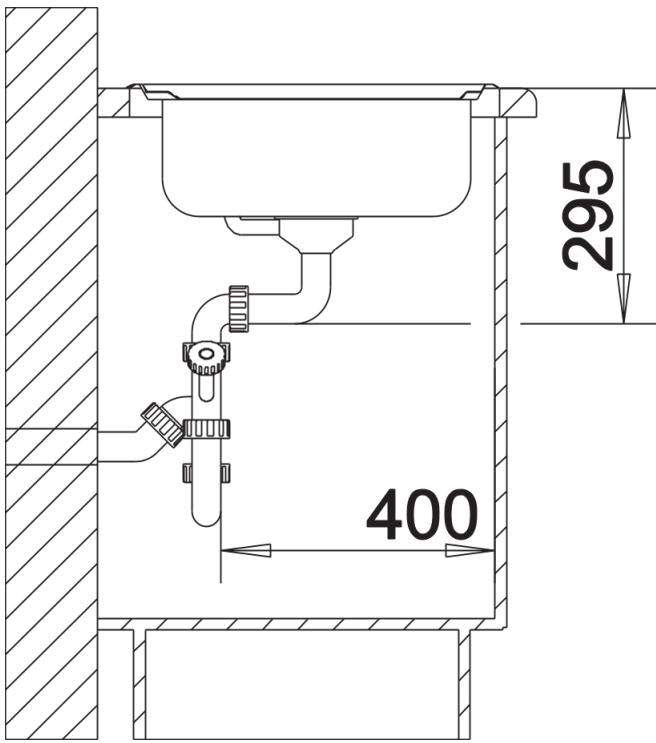

Product information sheet TIPO 9 E

Item no. 526338

Benefits

- Functional design
- Large bowl sizes
- Practical outlet
- With 3 ½" basket strainer
- With drain remote control

Planning information

- Cut-out by template.

Scope of supply

- waste kit with space-saving pipe
- 3 ½" basket strainer with drain remote control (rotary switch)

Details

Top view

Cut-out

Front view

Side view