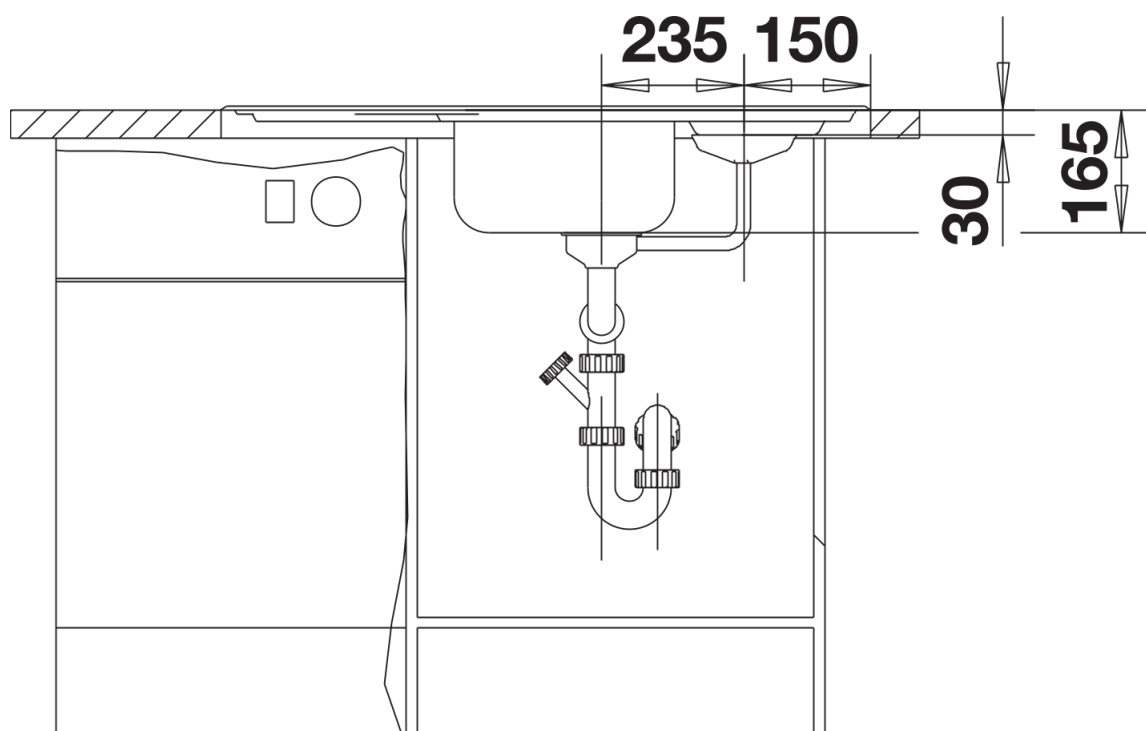

Product information sheet TIPO 9 E

Item no. 526338

Benefits

- Functional design
- Large bowl sizes
- Practical outlet
- With 3 ½" basket strainer
- With drain remote control

Planning information

- Cut-out by template.

Scope of supply

- waste kit with space-saving pipe
- 3 ½" basket strainer with drain remote control (rotary switch)

Details

Top view

Cut-out

Front view

Side view