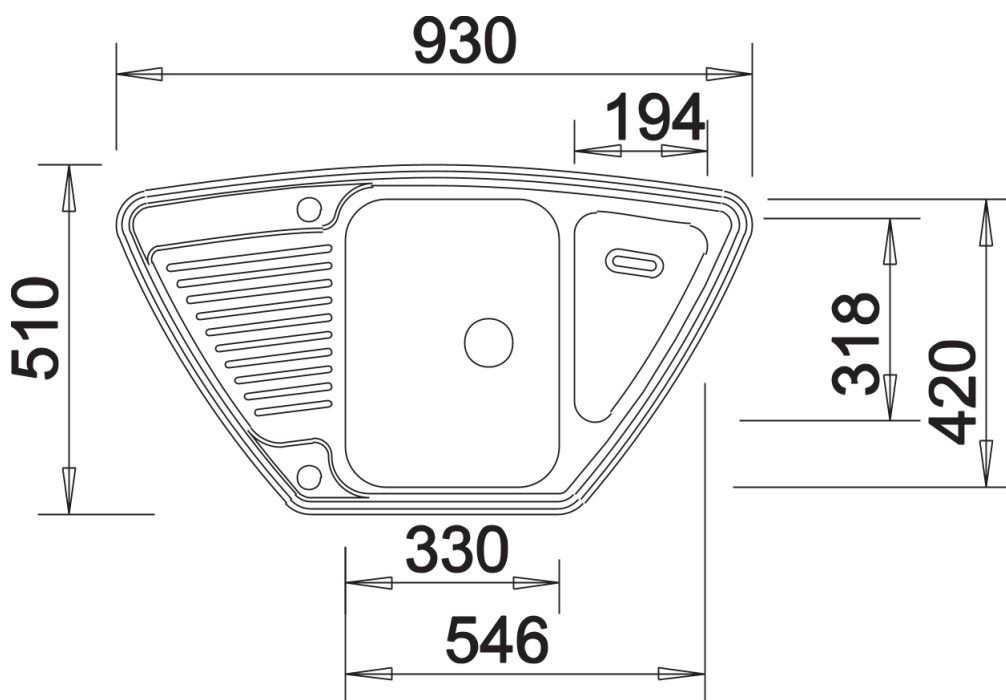

Product information sheet TIPO 9 E

Item no. 526338

Benefits

- Functional design
- Large bowl sizes
- Practical outlet
- With 3 ½" basket strainer
- With drain remote control

Planning information

- Cut-out by template.

Scope of supply

- waste kit with space-saving pipe
- 3 ½" basket strainer with drain remote control (rotary switch)

Details

Top view

Cut-out

Front view

Side view