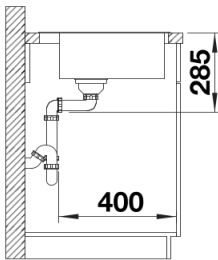

Product information sheet SUPRA 500-IF/A R12

Item no. 526354

Benefits

- Selective range of bowls in a pleasing design
- With integrated tap ledge in just one worktop cut-out
- Elegant IF flat-rim for flushmount and for installation from above
- Practical accessory optional available

Details

Top view

Cut-out

Front view

Side view