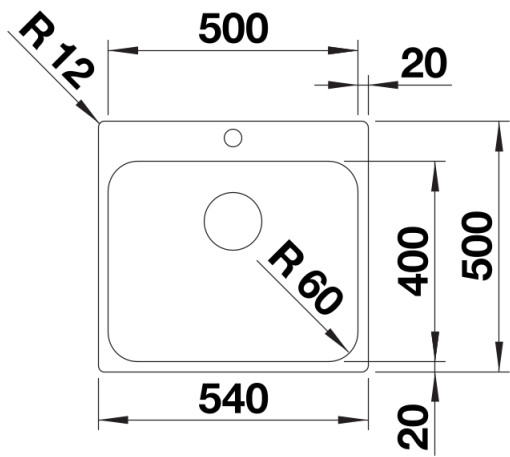

Product information sheet SUPRA 500-IF/A R12

Item no. 526354

Benefits

- Selective range of bowls in a pleasing design
- With integrated tap ledge in just one worktop cut-out
- Elegant IF flat-rim for flushmount and for installation from above
- Practical accessory optional available

Planning information

- Additional drill hole possible. The subsequent drill hole should be carried out by a specialist company.

Scope of supply

- waste kit with space-saving pipe
- 3 ½" basket strainer
- fixing kit

Details

Top view

Cut-out

Front view

Side view