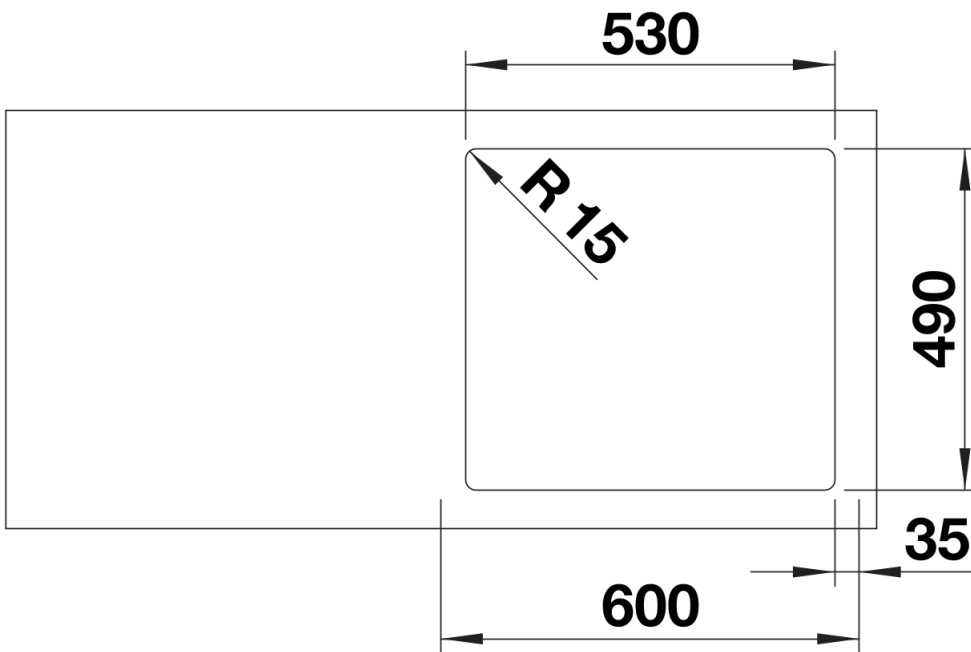

Product information sheet SUPRA 500-IF/A R12

Item no. 526354

Benefits

- Selective range of bowls in a pleasing design
- With integrated tap ledge in just one worktop cut-out
- Elegant IF flat-rim for flushmount and for installation from above
- Practical accessory optional available

Planning information

- Additional drill hole possible. The subsequent drill hole should be carried out by a specialist company.

Scope of supply

- waste kit with space-saving pipe
- 3 ½" basket strainer
- fixing kit

Details

Top view

Cut-out

Front view

Side view