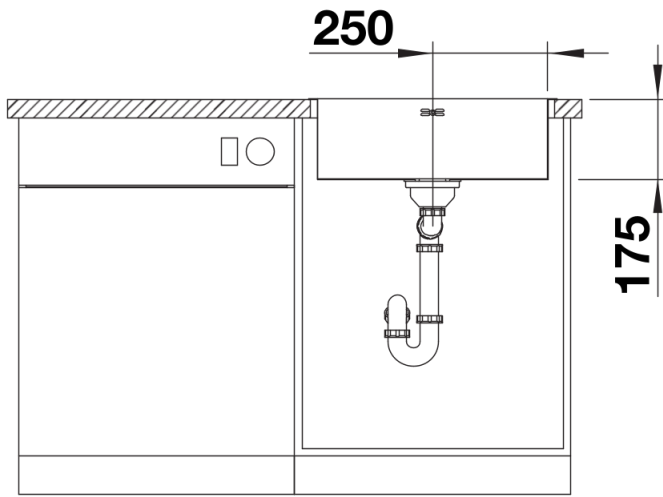

Product information sheet SUPRA 500-IF/A R12

Item no. 526354

Benefits

- Selective range of bowls in a pleasing design
- With integrated tap ledge in just one worktop cut-out
- Elegant IF flat-rim for flushmount and for installation from above
- Practical accessory optional available

Details

Top view

Cut-out

Front view

Side view