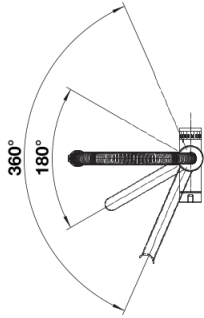

## Scope of supply

---

### System

- High-end water filtering system by BWT, incl. Filter head and multi-stage filter cartridge
- Control box with integrated display to show remaining filter capacity
- Power supply: 220-240 V AC/50 Hz
- 1 Drink Filter Soft L, 1 Filter head and 1 control box included scope of supply

### Tap

- 3-in-1 semi-professional tap ambient cold and warm, filtered ambient cold
- Click and Touch: Selection of predefined conditioned water type and volume in ml thanks to the scaling wheel and intuitive touch control
- Separate 180° swivel spout for refined water
- 360° swivel spout for mixed water
- Ø 35 mm tap hole required
- With ceramic disk cartridge
- Patented jet regulator for markedly reduced scaling
- two-jet shower for mixed water with magnetic holder
- Flexible connector pipes, 700 mm long and  $\frac{3}{8}$ " nut
- Stabilisation plate to increase the stability of the tap when fitted in stainless steel sinks
- With non-return valve and thus guaranteed against reflux in accordance with EN 171

## Details

---

Swivel range

Side view hand gear 2D

Side view