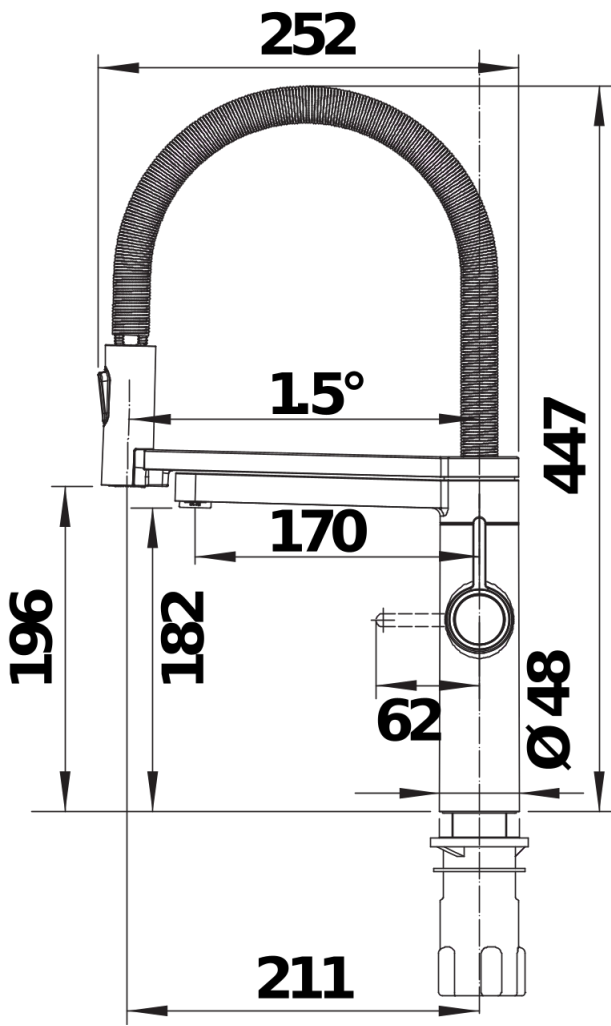

### Tap

- 3-in-1 semi-professional tap ambient cold and warm, filtered ambient cold
- Click and Touch: Selection of predefined conditioned water type and volume in ml thanks to the scaling wheel and intuitive touch control
- Separate 180° swivel spout for refined water
- 360° swivel spout for mixed water
- Ø 35 mm tap hole required
- With ceramic disk cartridge
- Patented jet regulator for markedly reduced scaling
- two-jet shower for mixed water with magnetic holder
- Flexible connector pipes, 700 mm long and  $\frac{3}{8}$ " nut
- Stabilisation plate to increase the stability of the tap when fitted in stainless steel sinks
- With non-return valve and thus guaranteed against reflux in accordance with EN 171

## Details

---

Swivel range

Side view hand gear 2D

Side view