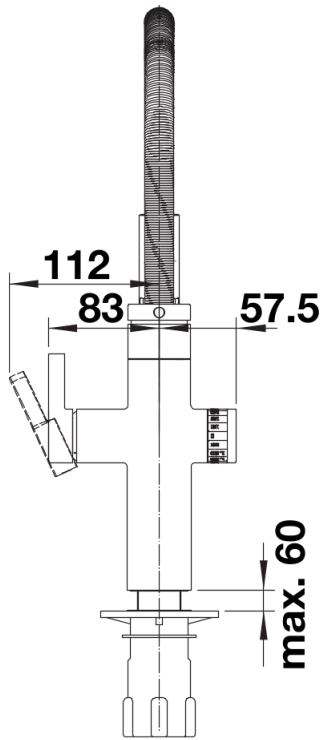

### System

- High-end water filtering system by BWT, incl. Filter head and multi-stage filter cartridge
- Control box with integrated display to show remaining filter capacity
- Power supply: 220-240 V AC/50 Hz
- 1 Drink Filter Soft L, 1 Filter head and 1 control box included scope of supply

### Tap

- 3-in-1 semi-professional tap ambient cold and warm, filtered ambient cold
- Click and Touch: Selection of predefined conditioned water type and volume in ml thanks to the scaling wheel and intuitive touch control
- Separate 180° swivel spout for refined water
- 360° swivel spout for mixed water
- Ø 35 mm tap hole required
- With ceramic disk cartridge
- Patented jet regulator for markedly reduced scaling
- two-jet shower for mixed water with magnetic holder
- Flexible connector pipes, 700 mm long and  $\frac{3}{8}$ " nut
- Stabilisation plate to increase the stability of the tap when fitted in stainless steel sinks
- With non-return valve and thus guaranteed against reflux in accordance with EN 171

## Details

---

Swivel range

Side view hand gear 2D

Side view