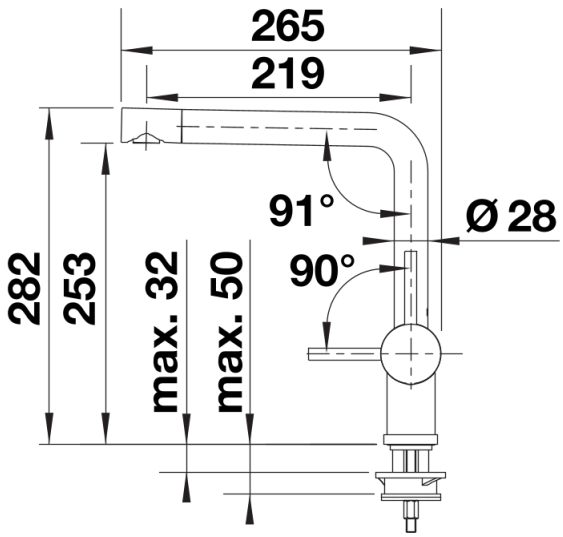

## Scope of supply

---

- 360° swivel spout for greater reach
- Ø 35 mm tap hole required
- With ceramic disk cartridge
- Patented jet regulator for markedly reduced scaling
- Flexible connector pipes, 700 mm long and  $\frac{3}{8}$ " nut
- Stabilisation plate to increase the stability of the tap when fitted in stainless steel sinks

## Details

---

Swivel range

Side view hand gear 2D

Side view