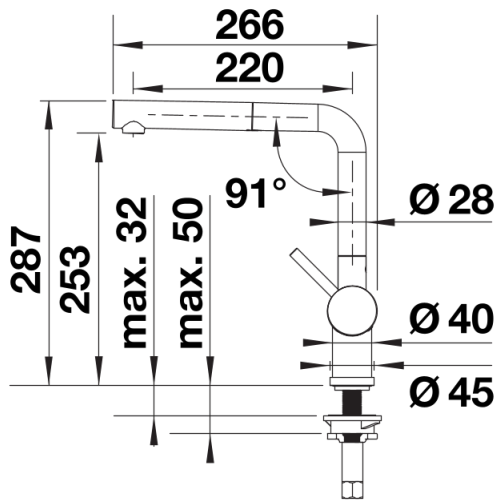

## Scope of supply

---

- 140° swivel spout for greater reach
- Ø 35 mm tap hole required
- With ceramic disk cartridge
- Patented jet regulator for markedly reduced scaling
- Spray made of metal
- Metal-sheathed spray hose
- BLANCO hose weight for extended reach
- Flexible connector pipes, 700 mm long and  $\frac{3}{8}$ " nut
- Stabilisation plate to increase the stability of the tap when fitted in stainless steel sinks
- With non-return valve and thus guaranteed against reflux in accordance with EN 1717

## Details

---

Swivel range

Side view hand gear 2D

Side view