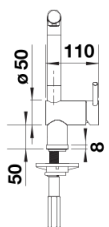

## Scope of supply

---

- 140° swivel spout for greater reach
- Ø 35 mm tap hole required
- With ceramic disk cartridge
- Patented jet regulator for markedly reduced scaling
- Spray made of metal
- Metal-sheathed spray hose
- BLANCO hose weight for extended reach
- Flexible connector pipes, 700 mm long and  $\frac{3}{8}$ " nut
- Stabilisation plate to increase the stability of the tap when fitted in stainless steel sinks
- With non-return valve and thus guaranteed against reflux in accordance with EN 1717

## Details

---

Swivel range

Side view hand gear 2D

Side view