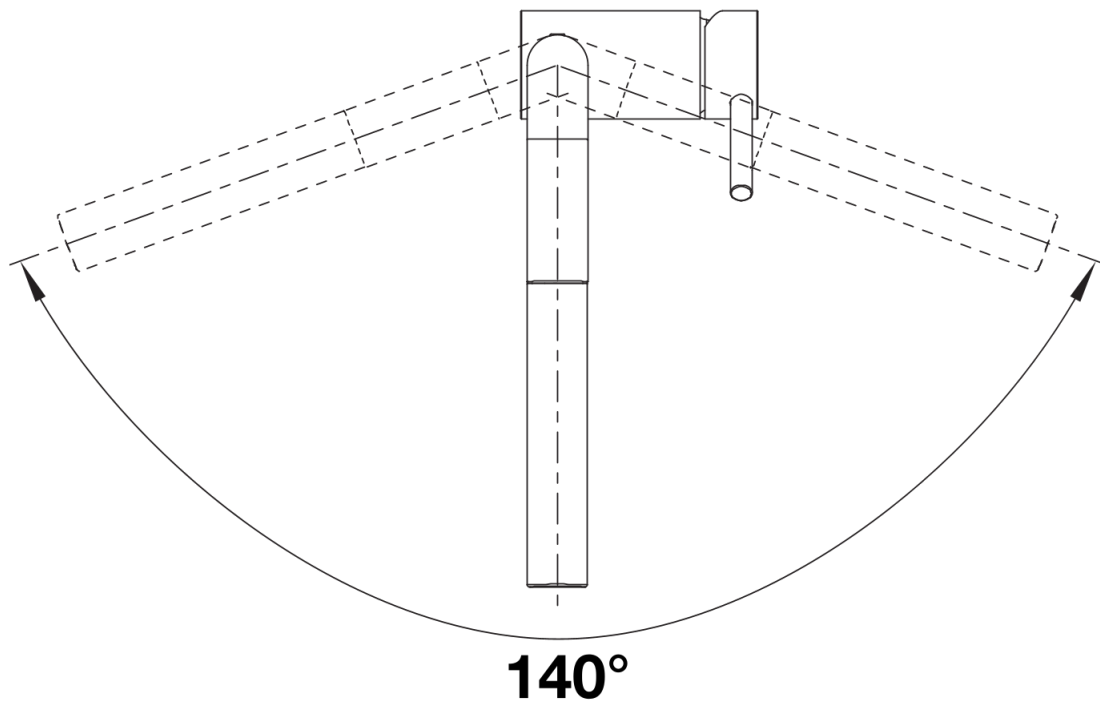

## Scope of supply

---

- 140° swivel spout for greater reach
- Ø 35 mm tap hole required
- With ceramic disk cartridge
- Patented jet regulator for markedly reduced scaling
- Spray made of metal
- Metal-sheathed spray hose
- BLANCO hose weight for extended reach
- Flexible connector pipes, 700 mm long and  $\frac{3}{8}$ " nut
- Stabilisation plate to increase the stability of the tap when fitted in stainless steel sinks
- With non-return valve and thus guaranteed against reflux in accordance with EN 1717

## Details

---

Swivel range

Side view hand gear 2D

Side view