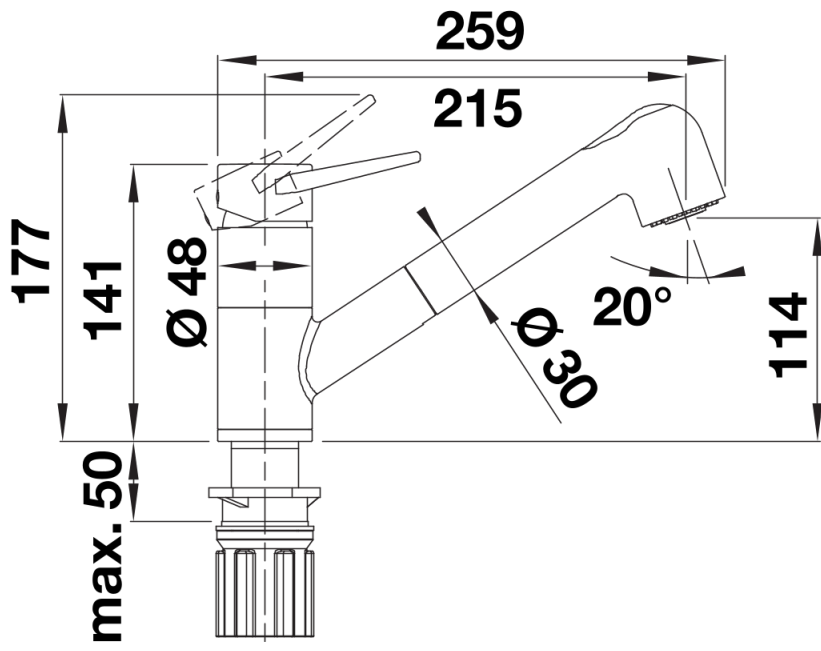

## Scope of supply

---

- 180° swivel spout for greater reach
- Ø 35 mm tap hole required
- With ceramic disk cartridge
- Patented jet regulator for markedly reduced scaling
- Spray made of plastic
- Nylon-sheathed spray hose
- Hose weight for reliable retraction
- Flexible connector pipes, 700 mm long and  $\frac{3}{8}$ " nut
- Stabilisation plate to increase the stability of the tap when fitted in stainless steel sinks
- With non-return valve and thus guaranteed against reflux in accordance with EN 1717

## Swivel range

Side view