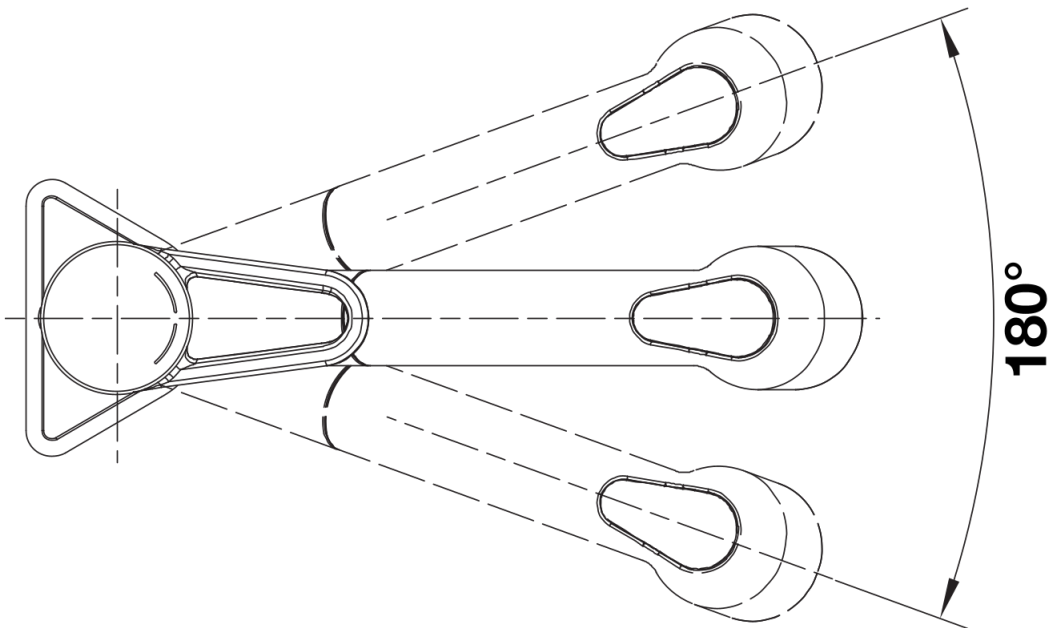

## Scope of supply

---

- 180° swivel spout for greater reach
- Ø 35 mm tap hole required
- With ceramic disk cartridge
- Patented jet regulator for markedly reduced scaling
- Spray made of plastic
- Nylon-sheathed spray hose
- Hose weight for reliable retraction
- Flexible connector pipes, 700 mm long and  $\frac{3}{8}$ " nut
- Stabilisation plate to increase the stability of the tap when fitted in stainless steel sinks
- With non-return valve and thus guaranteed against reflux in accordance with EN 1717

## Swivel range

Side view