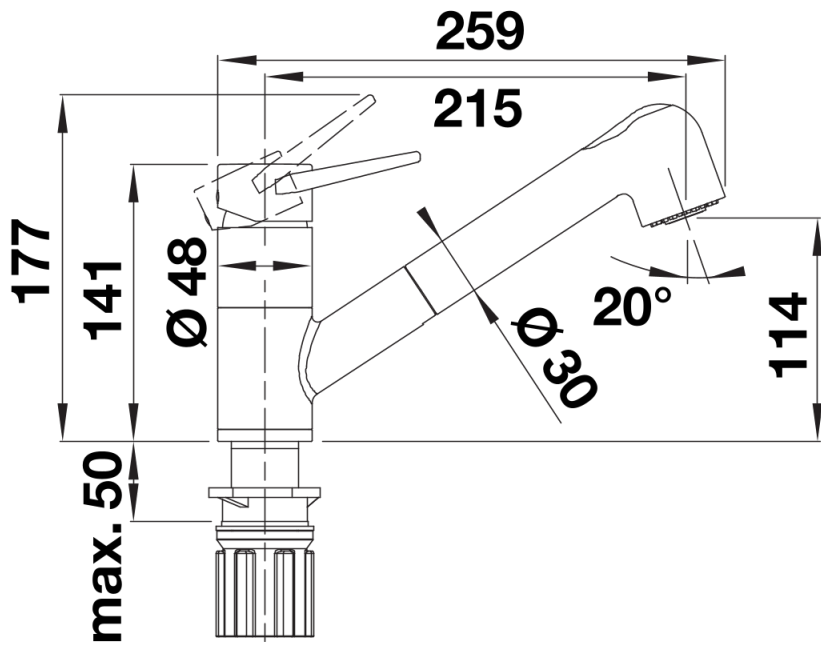

Product information sheet BLANCOWEGA-S II

Item no. 526420

Benefits

- Top lever tap for greater ease of operation and flexible kitchen planning
- Pull-out dual spray: easy switch from aerated stream to powerful rinse spray
- Especially suitable for compact sinks and bowls
- Colour version for a perfect match with coloured SILGRANIT sinks and bowls

Colours

Available colours:
black/chrome
anthracite/chrome
volcano grey/chrome
white/chrome
soft white/chrome

SILGRANIT Look dual finish anthracite/chrome

Scope of supply

- 180° swivel spout for greater reach
- Ø 35 mm tap hole required
- With ceramic disk cartridge
- Patented jet regulator for markedly reduced scaling
- Spray made of plastic
- Nylon-sheathed spray hose
- Hose weight for reliable retraction
- Flexible connector pipes, 700 mm long and 3/8" nut
- Stabilisation plate to increase the stability of the tap when fitted in stainless steel sinks
- With non-return valve and thus guaranteed against reflux in accordance with EN 1717

Details

Swivel range

Side view