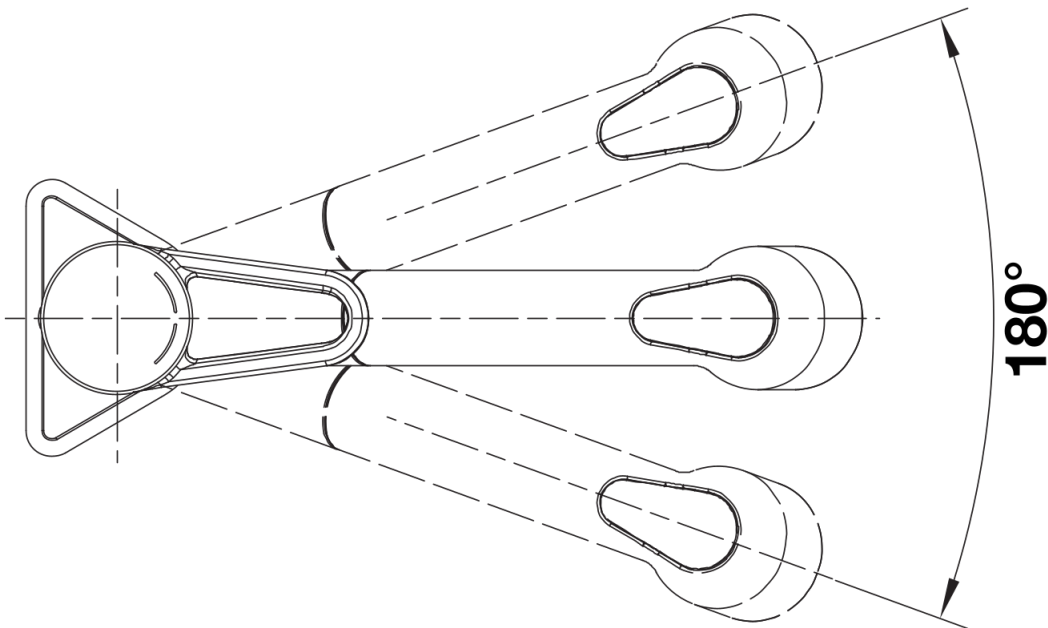

Product information sheet BLANCOWEGA-S II

Item no. 526420

Benefits

- Top lever tap for greater ease of operation and flexible kitchen planning
- Pull-out dual spray: easy switch from aerated stream to powerful rinse spray
- Especially suitable for compact sinks and bowls
- Colour version for a perfect match with coloured SILGRANIT sinks and bowls

Colours

Available colours:
black/chrome
anthracite/chrome
volcano grey/chrome
white/chrome
soft white/chrome

SILGRANIT Look dual finish anthracite/chrome

Scope of supply

- 180° swivel spout for greater reach
- Ø 35 mm tap hole required
- With ceramic disk cartridge
- Patented jet regulator for markedly reduced scaling
- Spray made of plastic
- Nylon-sheathed spray hose
- Hose weight for reliable retraction
- Flexible connector pipes, 700 mm long and 3/8" nut
- Stabilisation plate to increase the stability of the tap when fitted in stainless steel sinks
- With non-return valve and thus guaranteed against reflux in accordance with EN 1717

Details

Swivel range

Side view