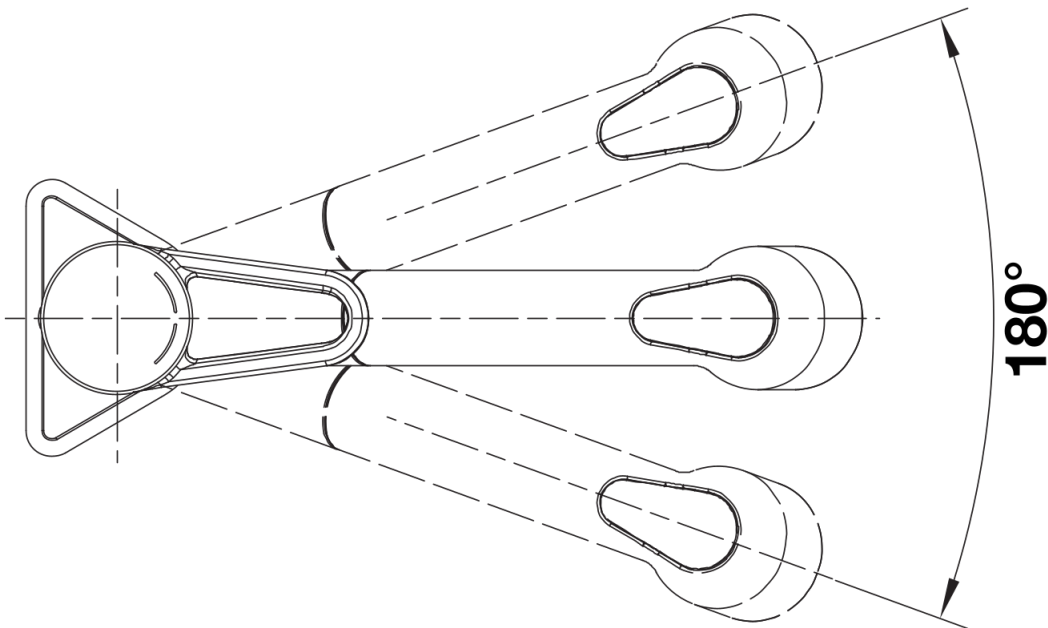

Product information sheet BLANCOWEGA-S II

Item no. 526982

Benefits

- Top lever tap for greater ease of operation and flexible kitchen planning
- Pull-out dual spray: easy switch from aerated stream to powerful rinse spray
- Especially suitable for compact sinks and bowls
- Colour version for a perfect match with coloured SILGRANIT sinks and bowls

Colours

Available colours:
black/chrome
anthracite/chrome
volcano grey/chrome
white/chrome
soft white/chrome

SILGRANIT Look dual finish soft white/chrome

Scope of supply

- 180° swivel spout for greater reach
- Ø 35 mm tap hole required
- With ceramic disk cartridge
- Patented jet regulator for markedly reduced scaling
- Spray made of plastic
- Nylon-sheathed spray hose
- Hose weight for reliable retraction
- Flexible connector pipes, 700 mm long and $\frac{3}{8}$ " nut
- Stabilisation plate to increase the stability of the tap when fitted in stainless steel sinks
- With non-return valve and thus guaranteed against reflux in accordance with EN 1717

Details

Swivel range

Side view