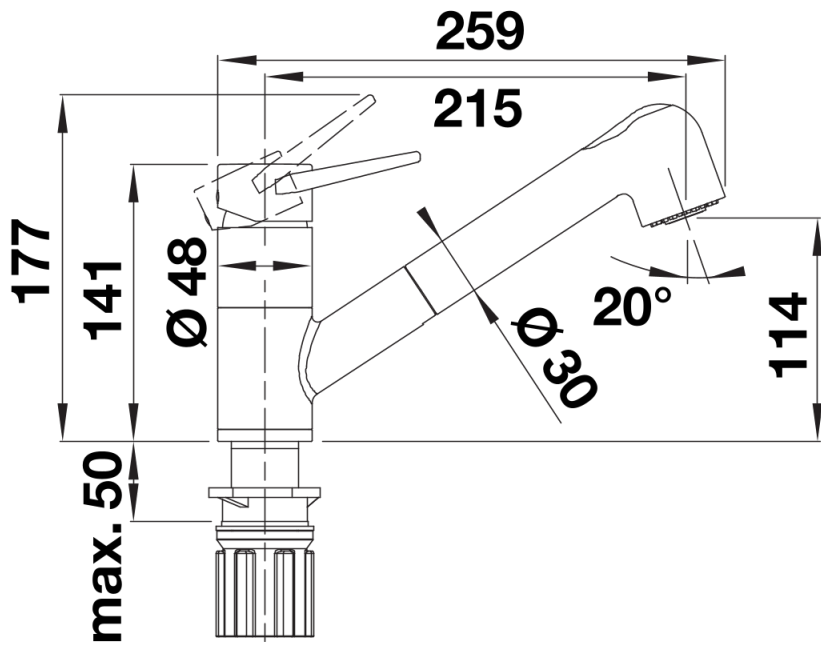

Colours

Available colours:
black/chrome
anthracite/chrome
volcano grey/chrome
white/chrome
soft white/chrome

SILGRANIT Look dual finish soft white/chrome

Scope of supply

- 180° swivel spout for greater reach
- Ø 35 mm tap hole required
- With ceramic disk cartridge
- Patented jet regulator for markedly reduced scaling
- Spray made of plastic
- Nylon-sheathed spray hose
- Hose weight for reliable retraction
- Flexible connector pipes, 700 mm long and $\frac{3}{8}$ " nut
- Stabilisation plate to increase the stability of the tap when fitted in stainless steel sinks
- With non-return valve and thus guaranteed against reflux in accordance with EN 1717

Details

Swivel range

Side view