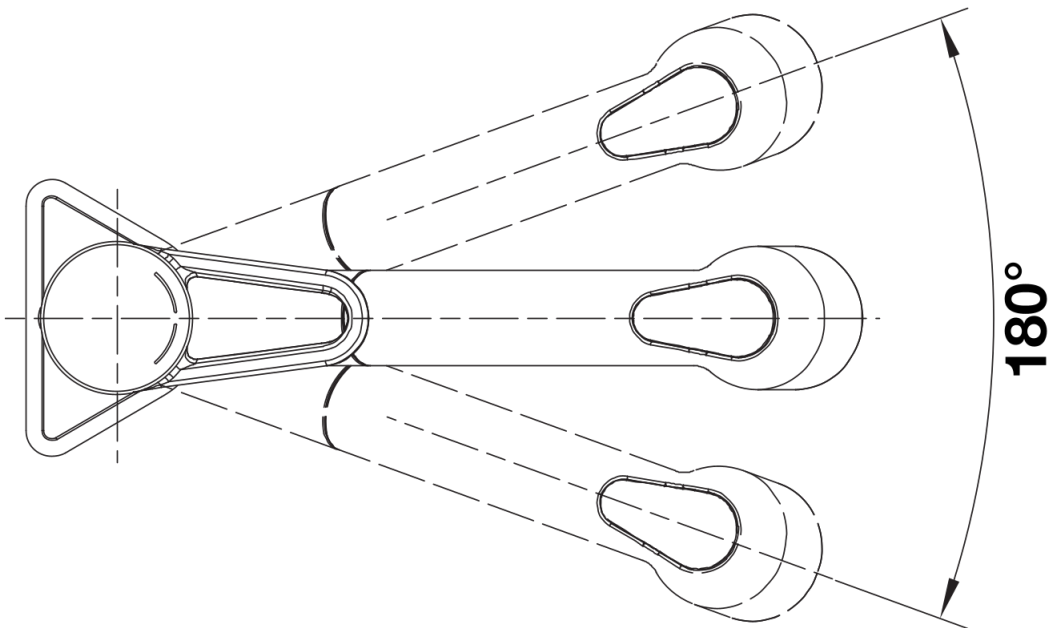

Product information sheet BLANCOWEGA-S II

Item no. 526416

Benefits

- Top lever tap for greater ease of operation and flexible kitchen planning
- Pull-out dual spray: easy switch from aerated stream to powerful rinse spray
- Especially suitable for compact sinks and bowls
- Also available in colour version for a perfect match with coloured SILGRANIT sinks and bowls

Colours

Available colours:
chrome

galvanic chrome

Scope of supply

- Spout can be swivelled by 180°
- Ø 35 mm tap hole required
- With ceramic disk cartridge
- Nylon-sheathed spray hose
- Flexible connector pipes, 550 mm long and 3/8" nut for particularly easy and safe installation
- Patented jet regulator for markedly reduced scaling
- Stabilisation plate to increase the stability of the tap when fitted in stainless steel sinks
- With non-return valve and thus guaranteed against reflux in accordance with EN 1717
- LGA certified
- Planned for DVGW certificate

Details

Swivel range

Side view