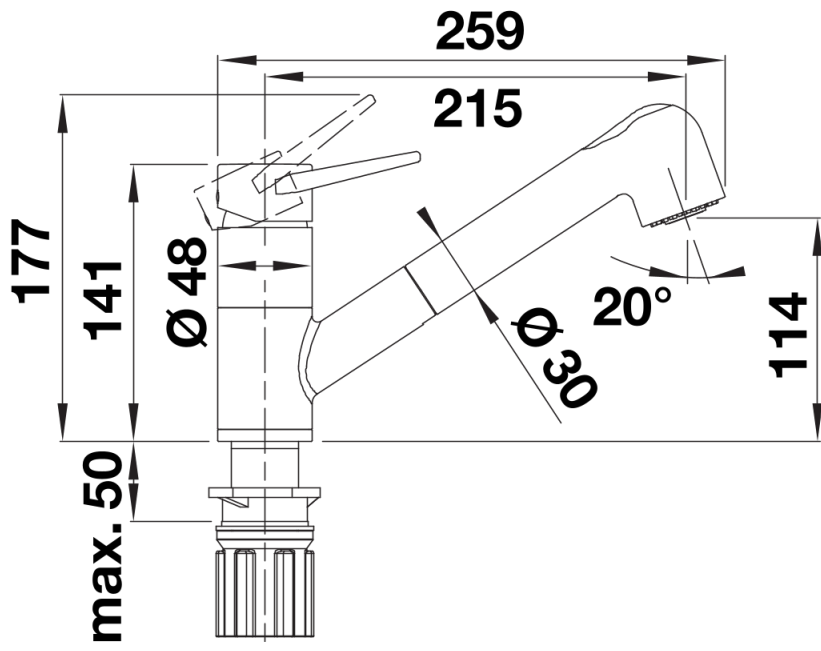

Product information sheet BLANCOWEGA-S II

Item no. 526416

Benefits

- Top lever tap for greater ease of operation and flexible kitchen planning
- Pull-out dual spray: easy switch from aerated stream to powerful rinse spray
- Especially suitable for compact sinks and bowls
- Also available in colour version for a perfect match with coloured SILGRANIT sinks and bowls

Colours

Available colours:
chrome

galvanic chrome

Scope of supply

- Spout can be swivelled by 180°
- Ø 35 mm tap hole required
- With ceramic disk cartridge
- Nylon-sheathed spray hose
- Flexible connector pipes, 550 mm long and 3/8" nut for particularly easy and safe installation
- Patented jet regulator for markedly reduced scaling
- Stabilisation plate to increase the stability of the tap when fitted in stainless steel sinks
- With non-return valve and thus guaranteed against reflux in accordance with EN 1717
- LGA certified
- Planned for DVGW certificate

Details

Swivel range

Side view