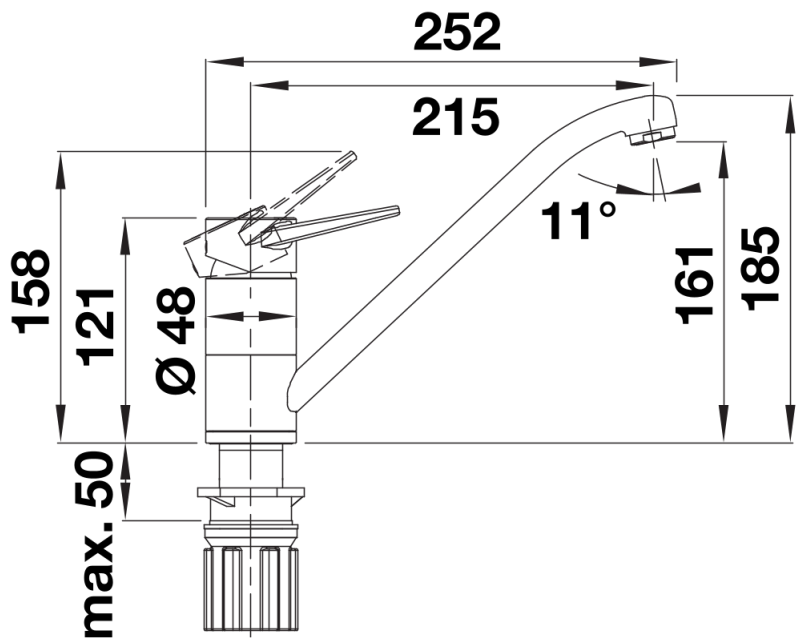

Colours

Available colours:
chrome

galvanic chrome

Scope of supply

- 180° swivel spout for greater reach
- Ø 35 mm tap hole required
- With ceramic disk cartridge
- Patented jet regulator for markedly reduced scaling
- Flexible connector pipes, 500 mm long and $\frac{3}{8}$ " nut
- Stabilisation plate to increase the stability of the tap when fitted in stainless steel sinks

Details

Swivel range

Side view