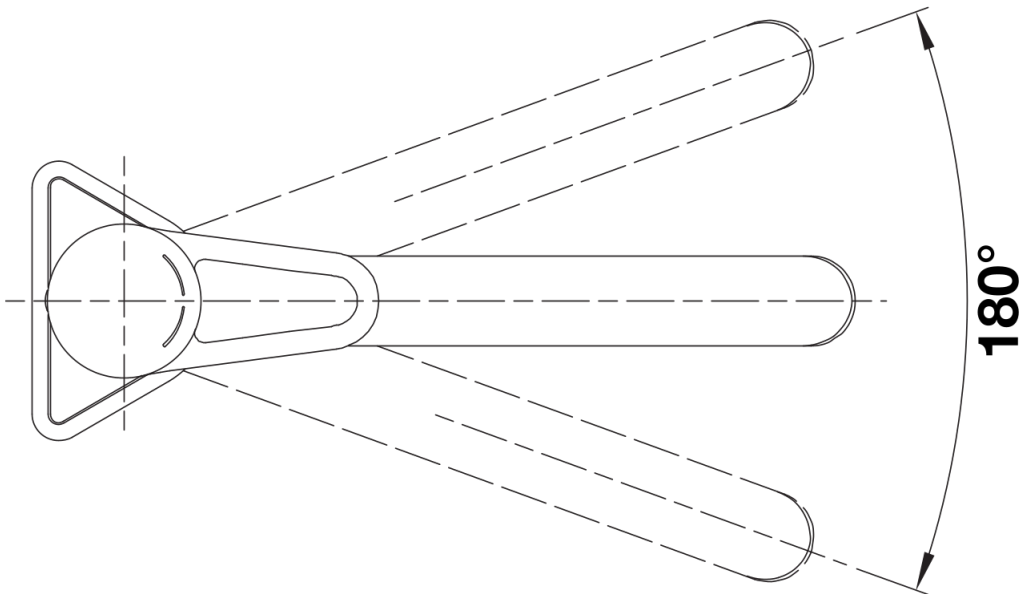

Colours

Available colours:
chrome

galvanic chrome

Scope of supply

- 180° swivel spout for greater reach
- Ø 35 mm tap hole required
- With ceramic disk cartridge
- Patented jet regulator for markedly reduced scaling
- Flexible connector pipes, 500 mm long and $\frac{3}{8}$ " nut
- Stabilisation plate to increase the stability of the tap when fitted in stainless steel sinks

Details

Swivel range

Side view