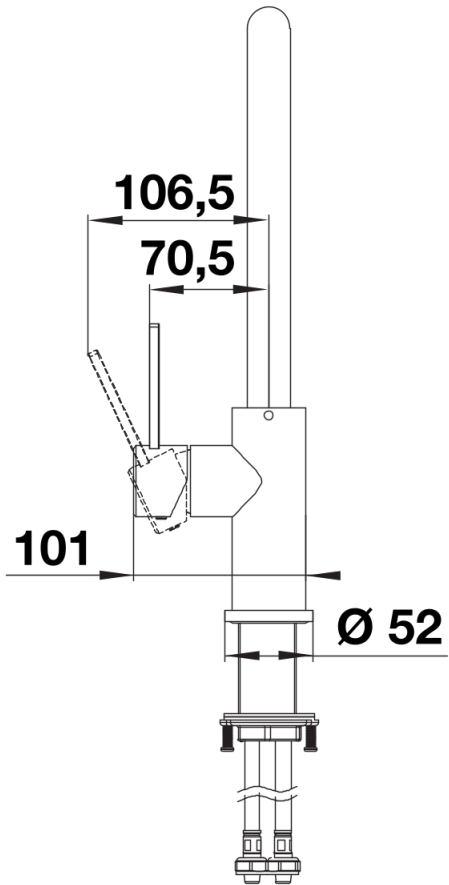

Colours

solid stainless steel

Available colours:
stainless steel

Scope of supply

- 360° swivel spout for greater reach
- Ø 35 mm tap hole required
- With ceramic disk cartridge
- Patented jet regulator for markedly reduced scaling
- Flexible connector pipes, 700 mm long and 3/8" nut
- Stabilisation plate to increase the stability of the tap when fitted in stainless steel sinks

Details

Swivel range

Side view hand gear 2D

Side view