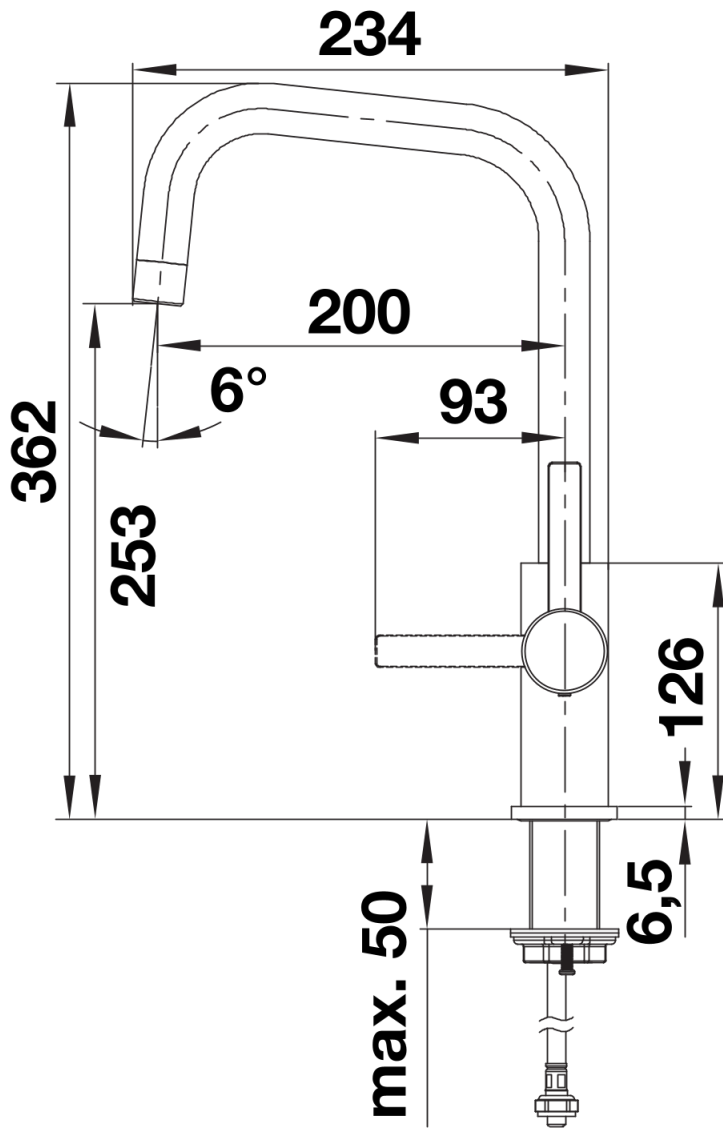

Colours

solid stainless steel

Available colours:
stainless steel

Scope of supply

- 360° swivel spout for greater reach
- Ø 35 mm tap hole required
- With ceramic disk cartridge
- Patented jet regulator for markedly reduced scaling
- Flexible connector pipes, 700 mm long and 3/8" nut
- Stabilisation plate to increase the stability of the tap when fitted in stainless steel sinks

Details

Swivel range

Side view hand gear 2D

Side view