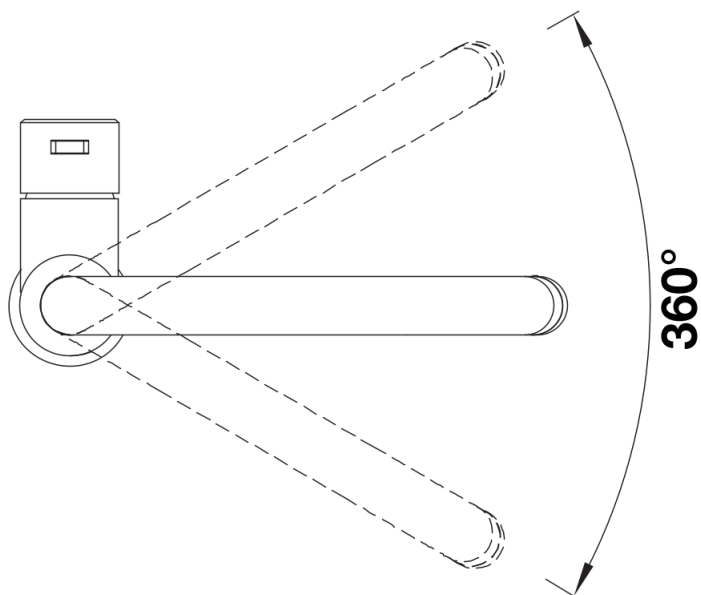

Product information sheet JANDORA

Item no. 526615

Benefits

- High-quality tap design in solid stainless steel, brushed finish
- Clear mixer tap design for modern kitchens
- High arched outlet for easy filling of pots and vases
- More freedom of movement with installations against a wall thanks to control lever with vertical neutral position
- Energy-saving: basic setting of control lever to cold start
- Also available with pull-down spray

Colours

solid stainless steel

Available colours:
stainless steel

Scope of supply

- 360° swivel spout for greater reach
- Ø 35 mm tap hole required
- With ceramic disk cartridge
- Patented jet regulator for markedly reduced scaling
- Flexible connector pipes, 700 mm long and 3/8" nut
- Stabilisation plate to increase the stability of the tap when fitted in stainless steel sinks

Details

Swivel range

Side view hand gear 2D

Side view