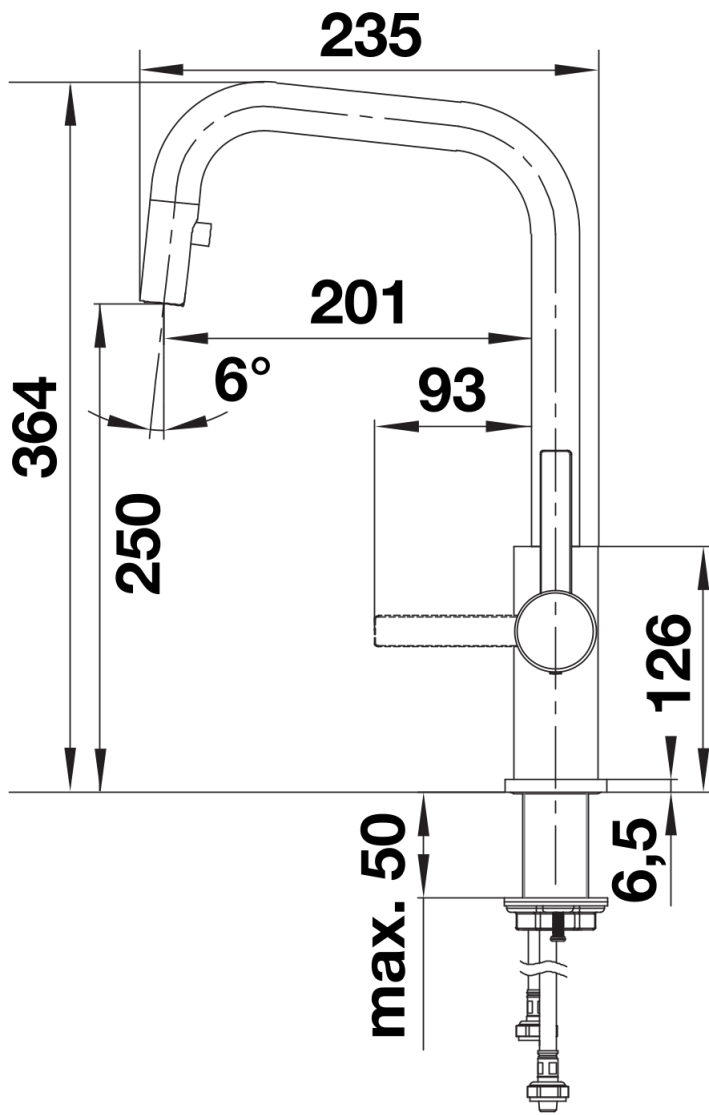

## Product information sheet JANDORA-S

Item no. 526614

## Scope of supply

---

- 190° swivel spout for greater reach
- Ø 35 mm tap hole required
- With ceramic disk cartridge
- Patented jet regulator for markedly reduced scaling
- Spray made of plastic
- Hidden spray with rearward guide pin
- Nylon-sheathed spray hose
- Hose weight for reliable retraction
- Flexible connector pipes, 700 mm long and  $\frac{3}{8}$ " nut
- Stabilisation plate to increase the stability of the tap when fitted in stainless steel sinks
- With non-return valve and thus guaranteed against reflux in accordance with EN 1717

## Swivel range

Side view hand gear 2D

Side view