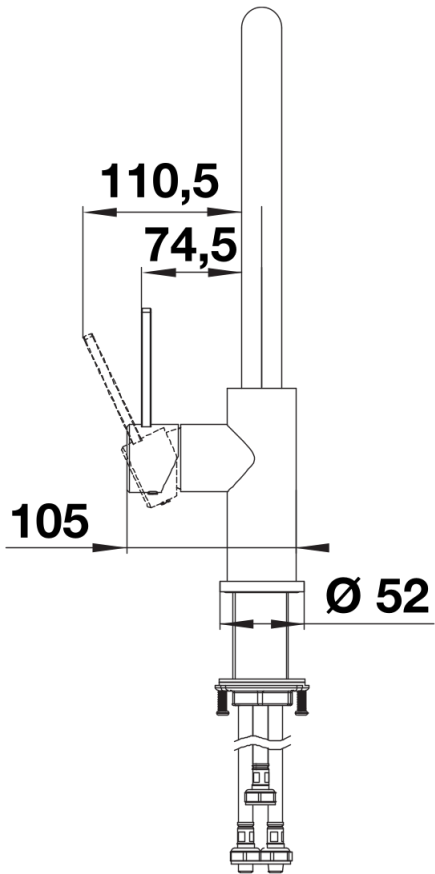

## Product information sheet JANDORA-S

Item no. 526614

## Scope of supply

---

- 190° swivel spout for greater reach
- Ø 35 mm tap hole required
- With ceramic disk cartridge
- Patented jet regulator for markedly reduced scaling
- Spray made of plastic
- Hidden spray with rearward guide pin
- Nylon-sheathed spray hose
- Hose weight for reliable retraction
- Flexible connector pipes, 700 mm long and  $\frac{3}{8}$ " nut
- Stabilisation plate to increase the stability of the tap when fitted in stainless steel sinks
- With non-return valve and thus guaranteed against reflux in accordance with EN 1717

## Swivel range

Side view hand gear 2D

Side view