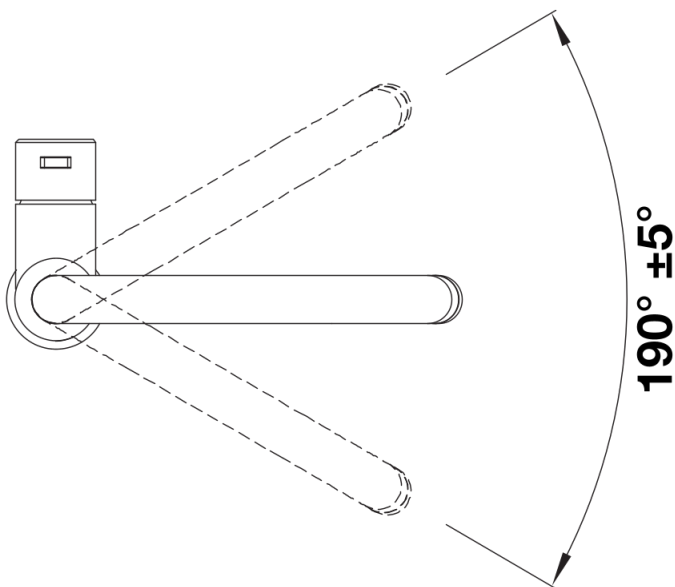

## Scope of supply

---

- 190° swivel spout for greater reach
- Ø 35 mm tap hole required
- With ceramic disk cartridge
- Patented jet regulator for markedly reduced scaling
- Spray made of plastic
- Hidden spray with rearward guide pin
- Nylon-sheathed spray hose
- Hose weight for reliable retraction
- Flexible connector pipes, 700 mm long and  $\frac{3}{8}$ " nut
- Stabilisation plate to increase the stability of the tap when fitted in stainless steel sinks
- With non-return valve and thus guaranteed against reflux in accordance with EN 1717

## Swivel range

Side view hand gear 2D

Side view