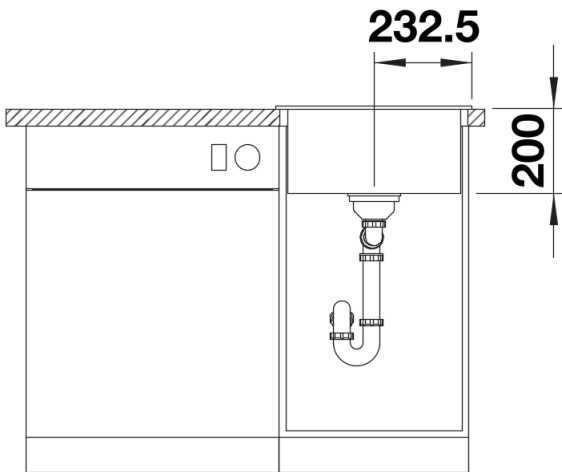

Colours

Available colours:

- black
- anthracite
- rock grey
- white
- tartufo
- coffee

SILGRANIT black

Scope of supply

- waste kit with space-saving pipe
- 3 1/2" basket strainer

Details

Top view

Cut-out

Front view

Side view