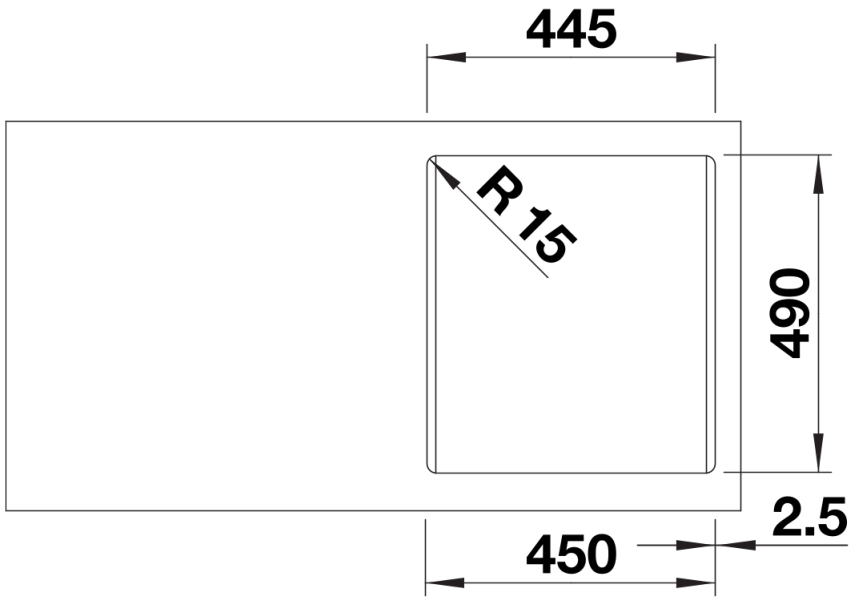

Colours

Available colours:

- black
- anthracite
- rock grey
- white
- tartufo
- coffee

SILGRANIT black

Scope of supply

- waste kit with space-saving pipe
- 3 1/2" basket strainer

Details

Top view

Cut-out

Front view

Side view