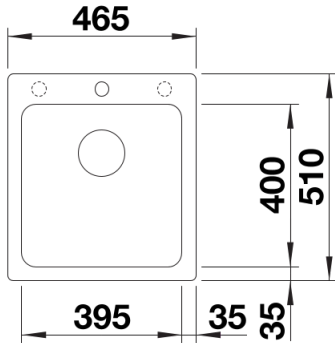

Colours

Available colours:

- black
- anthracite
- rock grey
- white
- tartufo
- coffee

SILGRANIT black

Scope of supply

- waste kit with space-saving pipe
- 3 1/2" basket strainer

Details

Top view

Cut-out

Front view

Side view