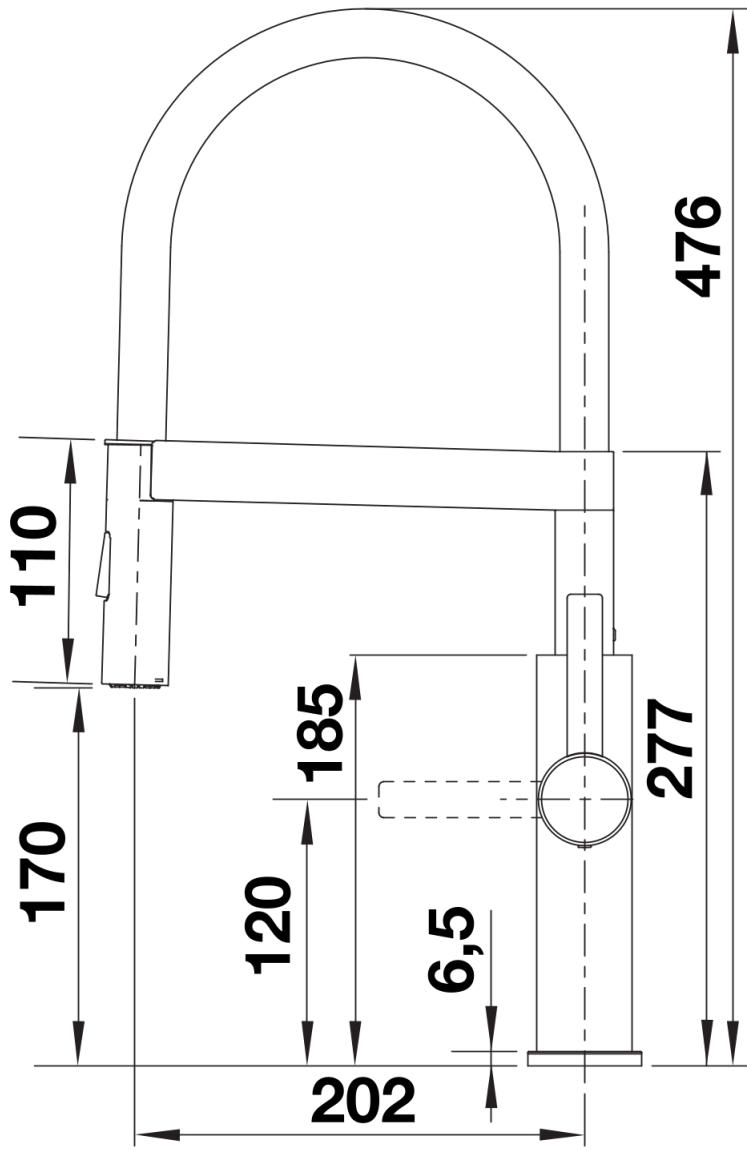

## Scope of supply

---

- 360° swivel spout for greater reach
- Ø 35 mm tap hole required
- With ceramic disk cartridge
- Patented jet regulator for markedly reduced scaling
- Spray made of metal
- Magnetized handspray holder for ease of use
- Black hose made of silicone
- Flexible connector pipes, 700 mm long and 3/8" nut
- Stabilisation plate to increase the stability of the tap when fitted in stainless steel sinks
- With non-return valve and thus guaranteed against reflux in accordance with EN 1717

## Swivel range

Side view hand gear 2D

Side view