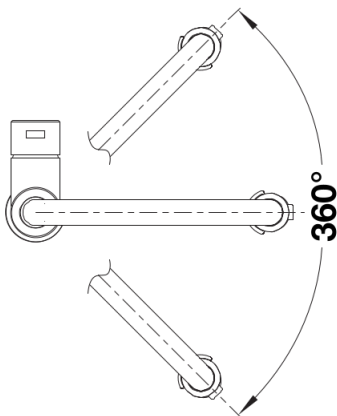

## Scope of supply

---

- 360° swivel spout for greater reach
- Ø 35 mm tap hole required
- With ceramic disk cartridge
- Patented jet regulator for markedly reduced scaling
- Spray made of metal
- Magnetized handspray holder for ease of use
- Black hose made of silicone
- Flexible connector pipes, 700 mm long and 3/8" nut
- Stabilisation plate to increase the stability of the tap when fitted in stainless steel sinks
- With non-return valve and thus guaranteed against reflux in accordance with EN 1717

## Swivel range

Side view hand gear 2D

Side view