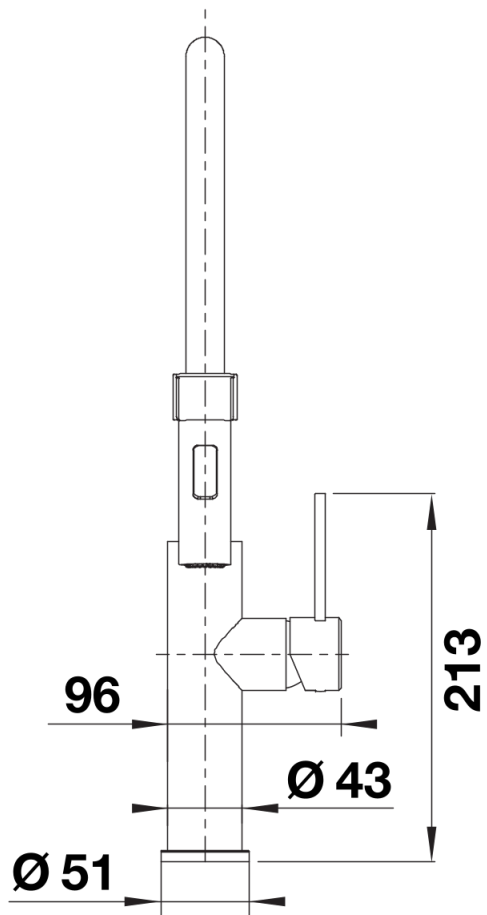

## Product information sheet SONEA-S Flexo

Item no. 526616

## Scope of supply

---

- 360° swivel spout for greater reach
- Ø 35 mm tap hole required
- With ceramic disk cartridge
- Patented jet regulator for markedly reduced scaling
- Spray made of metal
- Magnetized handspray holder for ease of use
- Black hose made of silicone
- Flexible connector pipes, 700 mm long and 3/8" nut
- Stabilisation plate to increase the stability of the tap when fitted in stainless steel sinks
- With non-return valve and thus guaranteed against reflux in accordance with EN 1717

## Swivel range

Side view hand gear 2D

Side view