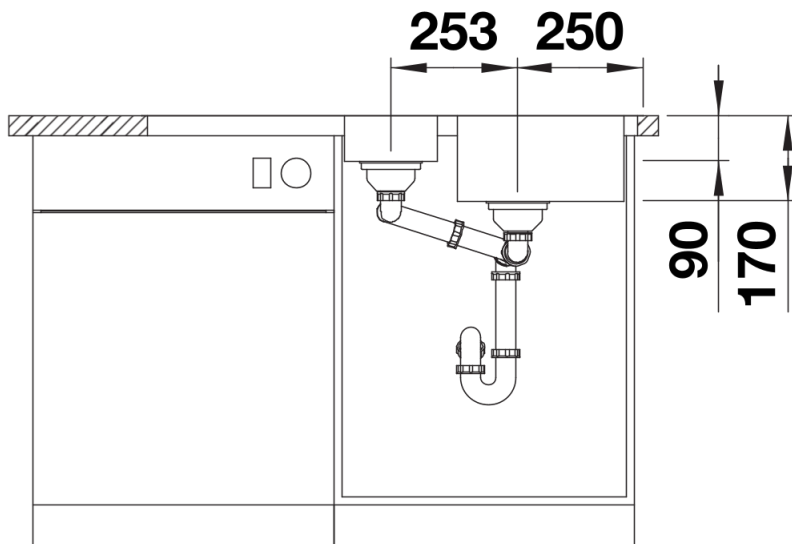

Product information sheet LANTOS II 6 S-IF

Item no. 526628

Benefits

- Wide sink family range with clear shapes
- Elegant IF flat-rim for flushmount and for installation from above
- Practical additional bowl with a perforated stainless steel colander
- User-friendly thanks to the large drainer area
- Can be installed reversibly
- With 3 ½" stainless steel basket strainers

Scope of supply

- stainless steel colander
- waste kit with space-saving pipe
- 2 x 3 1/2" basket strainer with drain remote control (rotary switch) for the main bowl

240729 - Stainless Steel colander

Details

Top view

Cut-out

Front view

Side view