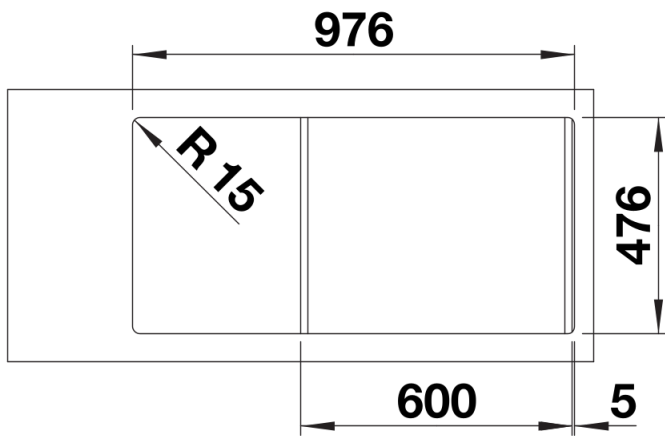

Product information sheet LANTOS II 6 S-IF

Item no. 526628

Benefits

- Wide sink family range with clear shapes
- Elegant IF flat-rim for flushmount and for installation from above
- Practical additional bowl with a perforated stainless steel colander
- User-friendly thanks to the large drainer area
- Can be installed reversibly
- With 3 ½" stainless steel basket strainers

Scope of supply

- stainless steel colander
- waste kit with space-saving pipe
- 2 x 3 1/2" basket strainer with drain remote control (rotary switch) for the main bowl

240729 - Stainless Steel colander

Details

Top view

Cut-out

Front view

Side view