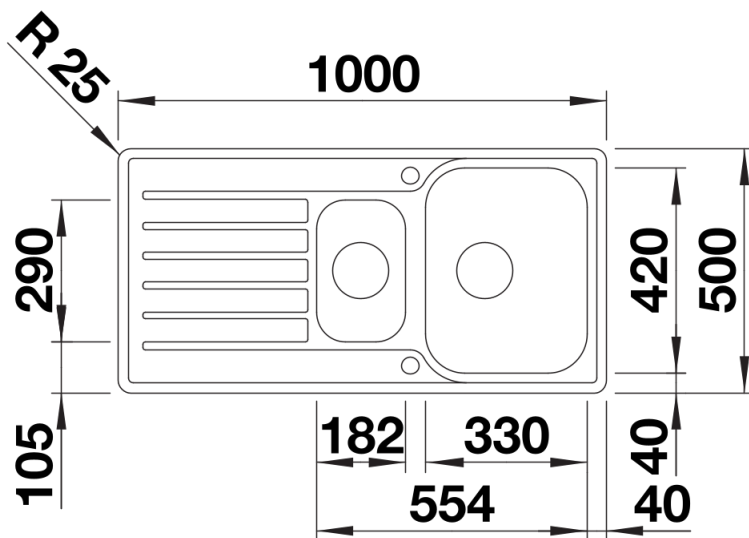

Product information sheet LANTOS II 6 S-IF

Item no. 526628

Benefits

- Wide sink family range with clear shapes
- Elegant IF flat-rim for flushmount and for installation from above
- Practical additional bowl with a perforated stainless steel colander
- User-friendly thanks to the large drainer area
- Can be installed reversibly
- With 3 ½" stainless steel basket strainers

Scope of supply

- stainless steel colander
- waste kit with space-saving pipe
- 2 x 3 1/2" basket strainer with drain remote control (rotary switch) for the main bowl

240729 - Stainless Steel colander

Details

Top view

Cut-out

Front view

Side view