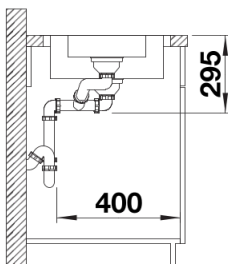

Scope of supply

- stainless steel colander
- waste kit with space-saving pipe
- 2 x 3 1/2" basket strainer with drain remote control (rotary switch) for the main bowl

240729 - Stainless Steel colander

Details

Top view

Cut-out

Front view

Side view