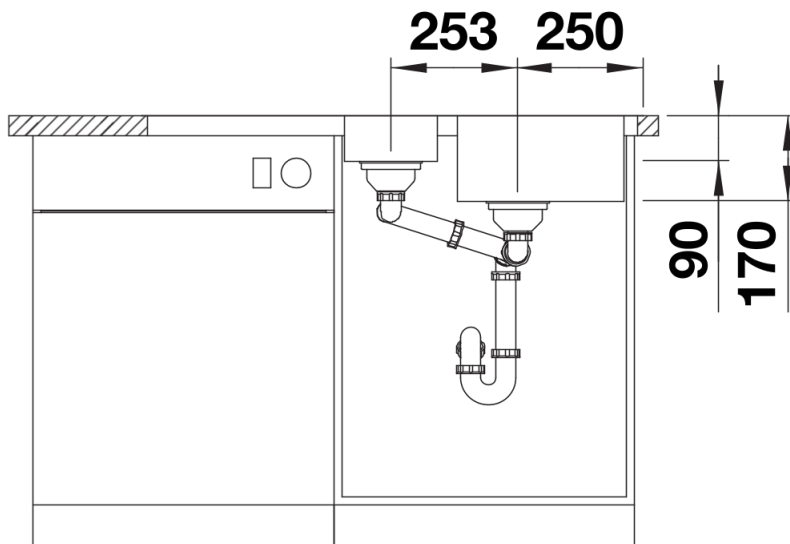

Product information sheet LANTOS II 6 S-IF

Item no. 526628

Benefits

- Wide sink family range with clear shapes
- Elegant IF flat-rim for flushmount and for installation from above
- Practical additional bowl with a perforated stainless steel colander
- User-friendly thanks to the large drainer area
- Can be installed reversibly
- With 3 ½" stainless steel basket strainers

Scope of supply

- perforated stainless steel colander
- waste kit with space-saving pipe
- 2 x 3 1/2" basket strainer with drain remote control (rotary switch) for the main bowl

240729 - Stainless Steel colander

Details

Top view

Cut-out

Front view

Side view