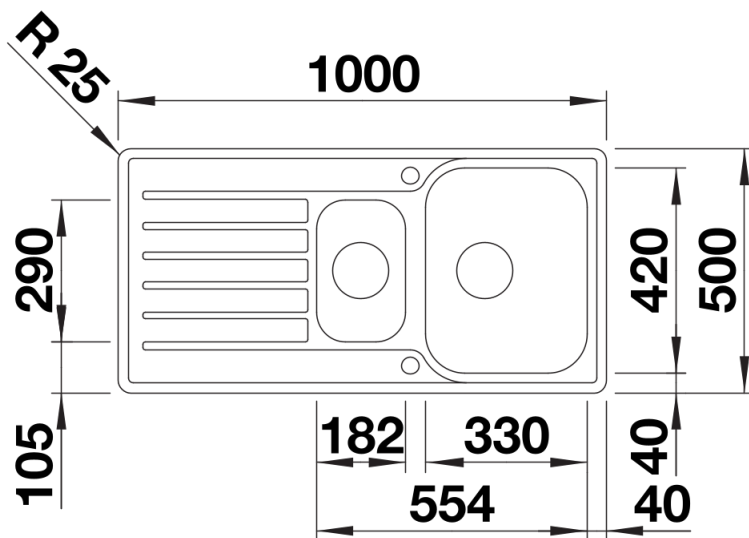

Product information sheet LANTOS II 6 S-IF

Item no. 526628

Benefits

- Wide sink family range with clear shapes
- Elegant IF flat-rim for flushmount and for installation from above
- Practical additional bowl with a perforated stainless steel colander
- User-friendly thanks to the large drainer area
- Can be installed reversibly
- With 3 ½" stainless steel basket strainers

Scope of supply

- perforated stainless steel colander
- waste kit with space-saving pipe
- 2 x 3 1/2" basket strainer with drain remote control (rotary switch) for the main bowl

240729 - Stainless Steel colander

Details

Top view

Cut-out

Front view

Side view