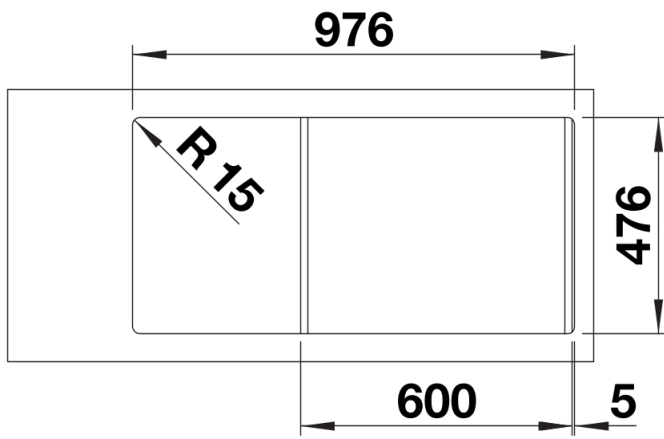

Product information sheet LANTOS II 6 S-IF

Item no. 526628

Benefits

- Wide sink family range with clear shapes
- Elegant IF flat-rim for flushmount and for installation from above
- Practical additional bowl with a perforated stainless steel colander
- User-friendly thanks to the large drainer area
- Can be installed reversibly
- With 3 ½" stainless steel basket strainers

Scope of supply

- perforated stainless steel colander
- waste kit with space-saving pipe
- 2 x 3 1/2" basket strainer with drain remote control (rotary switch) for the main bowl

240729 - Stainless Steel colander

Details

Top view

Cut-out

Front view

Side view