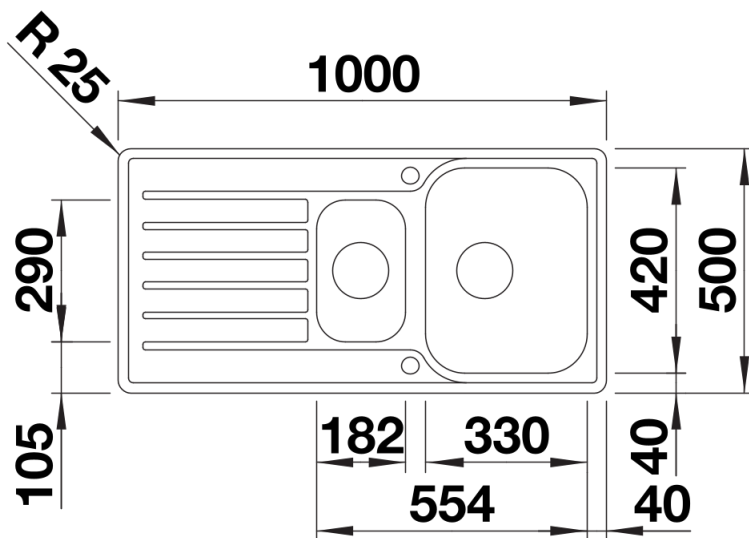

Product information sheet LANTOS II 6 S-IF

Item no. 526628

Benefits

- Wide sink family range with clear shapes
- Elegant IF flat-rim for flushmount and for installation from above
- Practical additional bowl with a perforated stainless steel colander
- User-friendly thanks to the large drainer area
- Can be installed reversibly
- With 3 ½" stainless steel basket strainers

Scope of supply

- stainless steel colander
- waste kit with space-saving pipe
- 2 x 3 1/2" basket strainer with drain remote control (rotary switch) for the main bowl

240729 - Multifunctional colander

Details

Top view

Cut-out

Front view

Side view