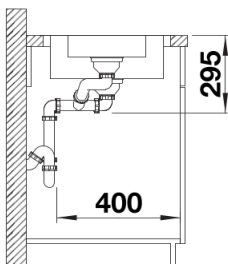

Scope of supply

- stainless steel colander
- waste kit with space-saving pipe
- 2 x 3 1/2" basket strainer with drain remote control (rotary switch) for the main bowl

240729 - Multifunctional colander

Details

Top view

Cut-out

Front view

Side view