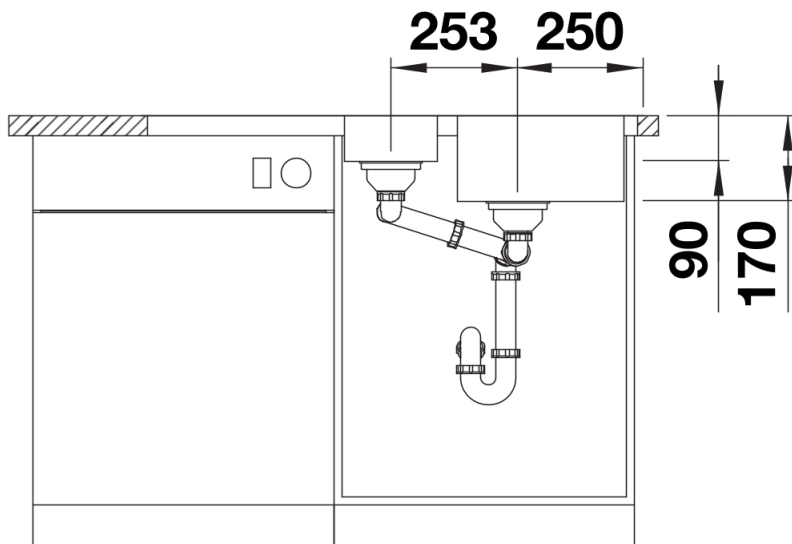

Product information sheet LANTOS II 6 S-IF

Item no. 526628

Benefits

- Wide sink family range with clear shapes
- Elegant IF flat-rim for flushmount and for installation from above
- Practical additional bowl with a perforated stainless steel colander
- User-friendly thanks to the large drainer area
- Can be installed reversibly
- With 3 ½" stainless steel basket strainers

Scope of supply

- stainless steel colander
- waste kit with space-saving pipe
- 2 x 3 1/2" basket strainer with drain remote control (rotary switch) for the main bowl

240729 - Multifunctional colander

Details

Top view

Cut-out

Front view

Side view