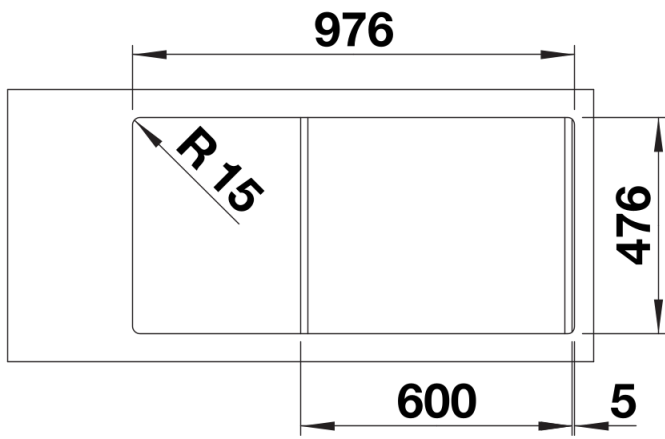

Product information sheet LANTOS II 6 S-IF

Item no. 526628

Benefits

- Wide sink family range with clear shapes
- Elegant IF flat-rim for flushmount and for installation from above
- Practical additional bowl with a perforated stainless steel colander
- User-friendly thanks to the large drainer area
- Can be installed reversibly
- With 3 ½" stainless steel basket strainers

Scope of supply

- stainless steel colander
- waste kit with space-saving pipe
- 2 x 3 1/2" basket strainer with drain remote control (rotary switch) for the main bowl

240729 - Multifunctional colander

Details

Top view

Cut-out

Front view

Side view