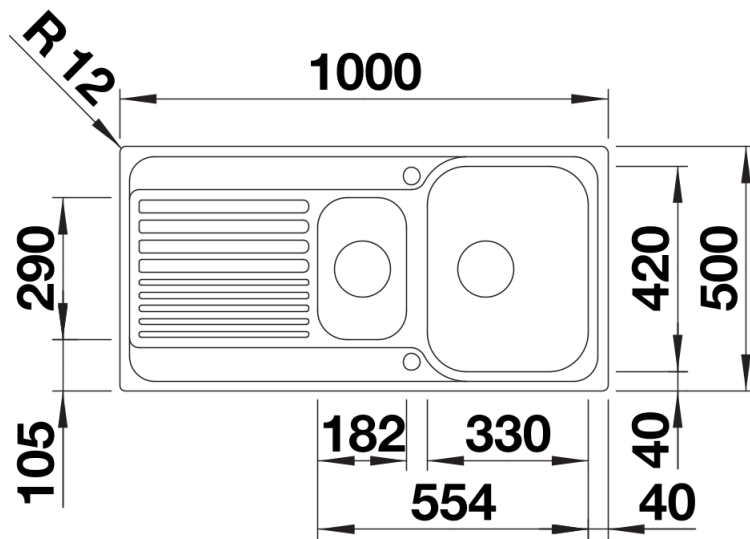

Product information sheet TIPO II 6 S

Item no. 526621

Benefits

- Functional design
- Large bowl with additional bowl
- Optional, perforated stainless steel colander
- With 3 ½" basket strainer
- Can be installed reversibly

Scope of supply

- waste kit with space-saving pipe
- 2 x 3 ½" basket strainer with drain remote control (rotary switch) for the main bowl

Details

Top view

Cut-out

Front view

Side view