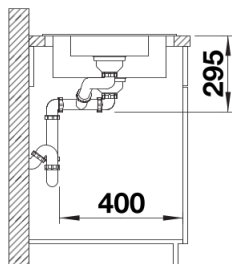

Scope of supply

- waste kit with space-saving pipe
- 2 x 3 ½" basket strainer with drain remote control (rotary switch) for the main bowl

Details

Top view

Cut-out

Front view

Side view