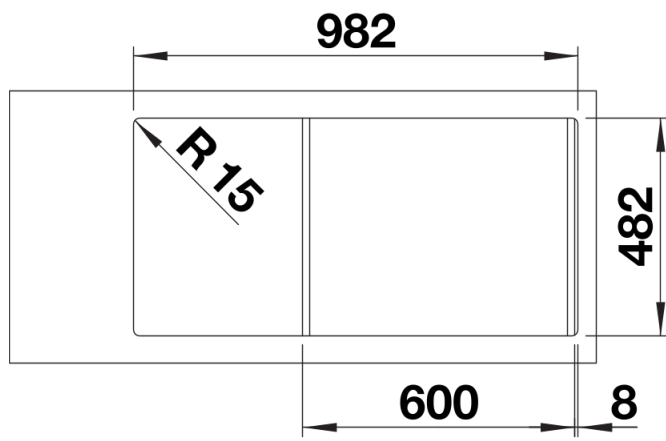

Product information sheet TIPO II 6 S

Item no. 526621

Benefits

- Functional design
- Large bowl with additional bowl
- Optional, perforated stainless steel colander
- With 3 ½" basket strainer
- Can be installed reversibly

Scope of supply

- waste kit with space-saving pipe
- 2 x 3 ½" basket strainer with drain remote control (rotary switch) for the main bowl

Details

Top view

Cut-out

Front view

Side view