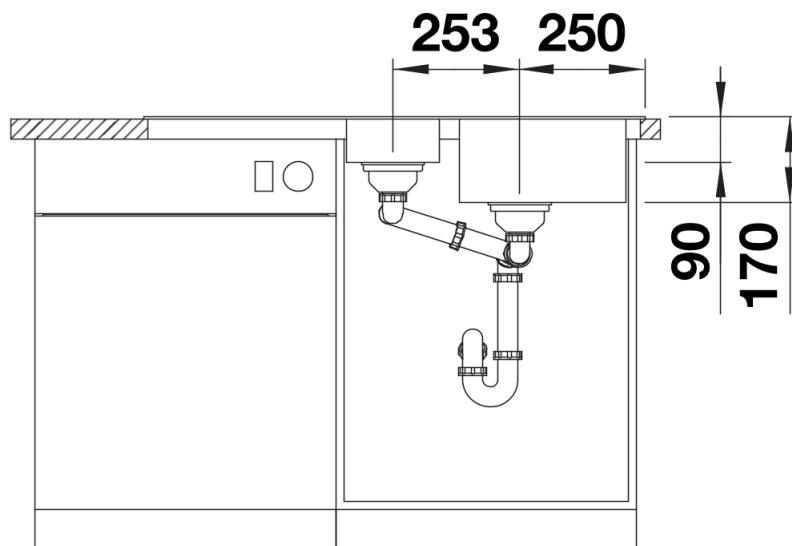

Product information sheet TIPO II 6 S

Item no. 526621

Benefits

- Functional design
- Large bowl with additional bowl
- Optional, perforated stainless steel colander
- With 3 ½" basket strainer
- Can be installed reversibly

Scope of supply

- waste kit with space-saving pipe
- 2 x 3 ½" basket strainer with drain remote control (rotary switch) for the main bowl

Details

Top view

Cut-out

Front view

Side view