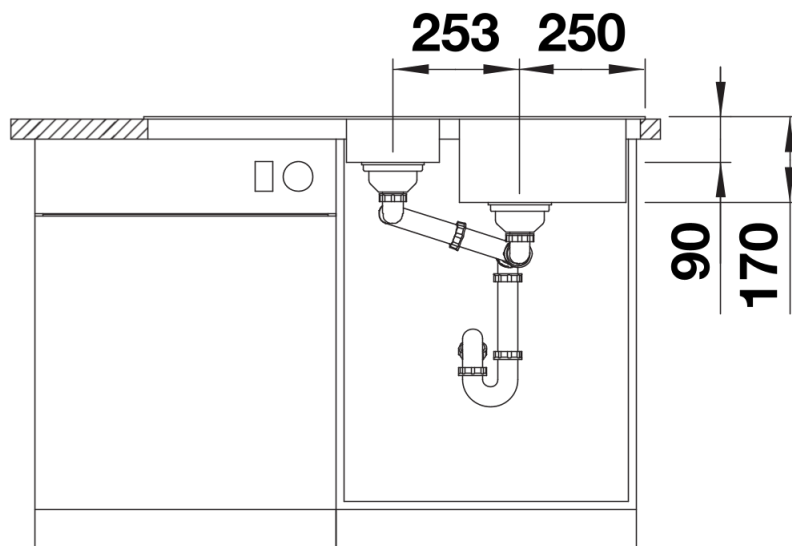

Product information sheet TIPO II 6 S

Item no. 526622

Benefits

- Functional design
- Large bowl with additional bowl
- Perforated stainless steel colander
- With 3 ½" basket strainer
- Can be installed reversibly

Scope of supply

- perforated stainless steel colander
- waste kit with space-saving pipe
- 2 x 3 ½" basket strainer with drain remote control (rotary switch) for the main bowl

240729 - Stainless Steel colander

Details

Top view

Cut-out

Front view

Side view