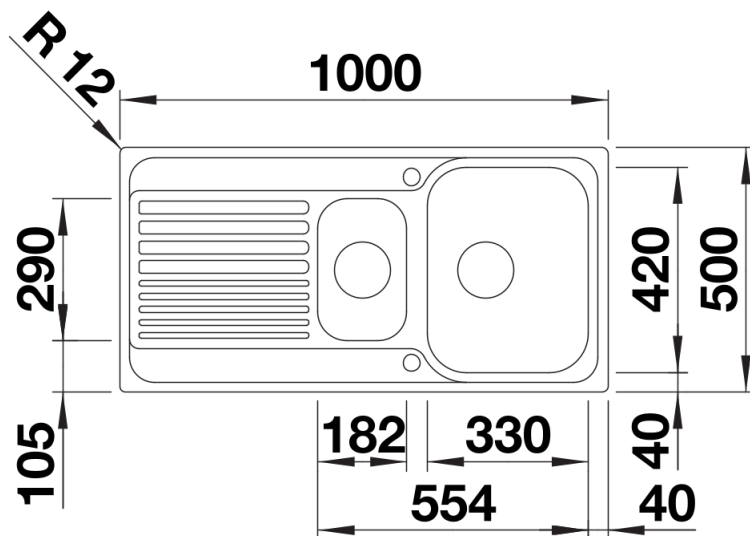

Product information sheet TIPO II 6 S

Item no. 526622

Benefits

- Functional design
- Large bowl with additional bowl
- Perforated stainless steel colander
- With 3 ½" basket strainer
- Can be installed reversibly

Scope of supply

- perforated stainless steel colander
- waste kit with space-saving pipe
- 2 x 3 ½" basket strainer with drain remote control (rotary switch) for the main bowl

240729 - Stainless Steel colander

Details

Top view

Cut-out

Front view

Side view