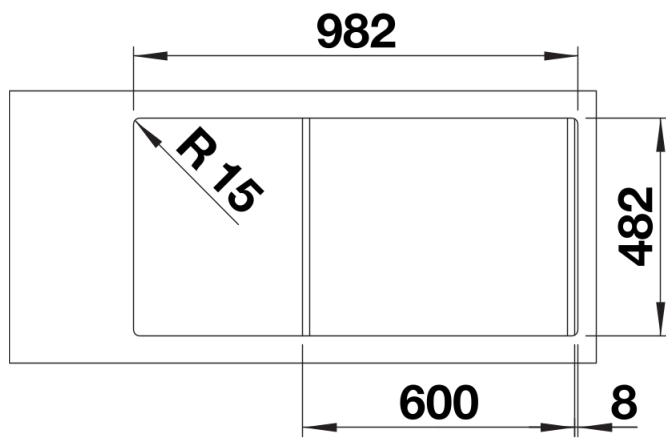

Scope of supply

- perforated stainless steel colander
- waste kit with space-saving pipe
- 2 x 3 ½" basket strainer with drain remote control (rotary switch) for the main bowl

240729 - Stainless Steel colander

Details

Top view

Cut-out

Front view

Side view