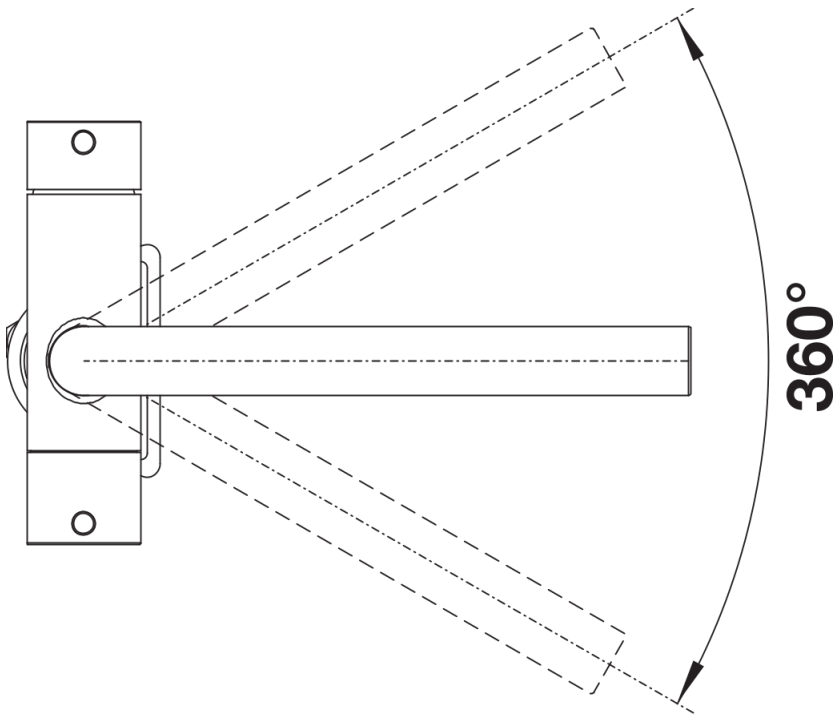

### Benefits

---

- Comfortable 3-in-1-mixer tap with cold and warm water lever on the right, filtered water lever on the left
- Black matt surface finish to precisely match the surroundings
- Separate water circuit with extra spout for filtered water – no mixture with mains water
- Space-saving and practical: with the 3-in-1-tap no additional drilling is required for filtered water supply
- Spout can be swivelled through 360° for greater cover
- Needs to be installed with a water filter system

## Scope of supply

---

- 360° swivel spout for greater reach
- Ø 35 mm tap hole required
- Ceramic valve and disk cartridge
- Clear stream aerator
- Flexible connector pipes, 500 mm long and 3/8" nut
- Stabilisation plate to increase the stability of the tap when fitted in stainless steel sinks
- Filter system not included

## Details

---

Swivel range

Side view hand gear 2D

Side view