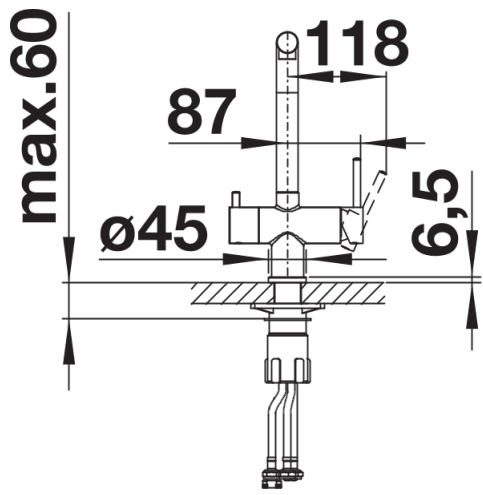

## Scope of supply

---

- 360° swivel spout for greater reach
- Ø 35 mm tap hole required
- Ceramic valve and disk cartridge
- Clear stream aerator
- Flexible connector pipes, 500 mm long and 3/8" nut
- Stabilisation plate to increase the stability of the tap when fitted in stainless steel sinks
- Filter system not included

## Details

---

Swivel range

Side view hand gear 2D

Side view