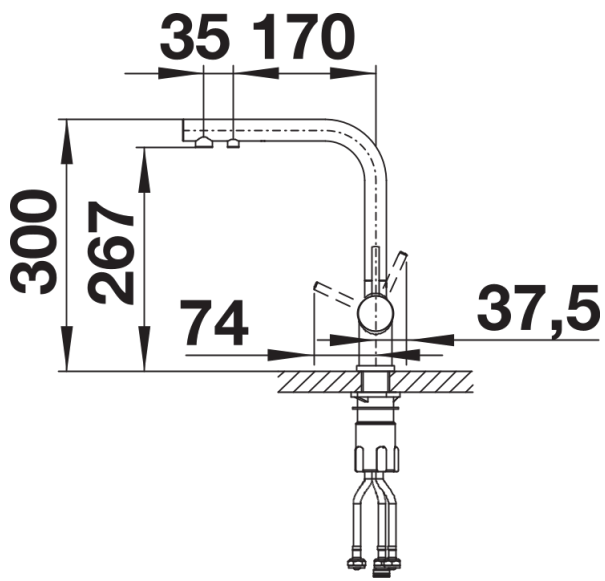

Product information sheet FONTAS II Filter

Item no. 526670

Benefits

- Comfortable 3-in-1-mixer tap with cold and warm water lever on the right, filtered water lever on the left
- Black matt surface finish to precisely match the surroundings
- Separate water circuit with extra spout for filtered water – no mixture with mains water
- Space-saving and practical: with the 3-in-1-tap no additional drilling is required for filtered water supply
- Spout can be swivelled through 360° for greater cover
- Needs to be installed with a water filter system

Colours

Available colours:
black matt

Special colours black matt

Scope of supply

- 360° swivel spout for greater reach
- Ø 35 mm tap hole required
- Ceramic valve and disk cartridge
- Clear stream aerator
- Flexible connector pipes, 500 mm long and 3/8" nut
- Stabilisation plate to increase the stability of the tap when fitted in stainless steel sinks
- Filter system not included

Details

Swivel range

Side view hand gear 2D

Side view