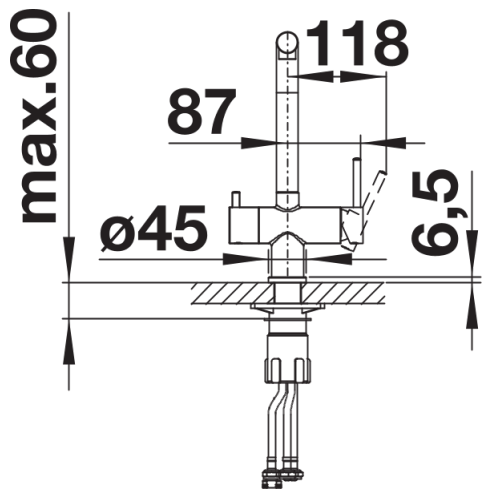

Colours

Available colours:
black matt

Special colours black matt

Scope of supply

- 360° swivel spout for greater reach
- Ø 35 mm tap hole required
- Ceramic valve and disk cartridge
- Clear stream aerator
- Flexible connector pipes, 500 mm long and 3/8" nut
- Stabilisation plate to increase the stability of the tap when fitted in stainless steel sinks
- Filter system not included

Details

Swivel range

Side view hand gear 2D

Side view