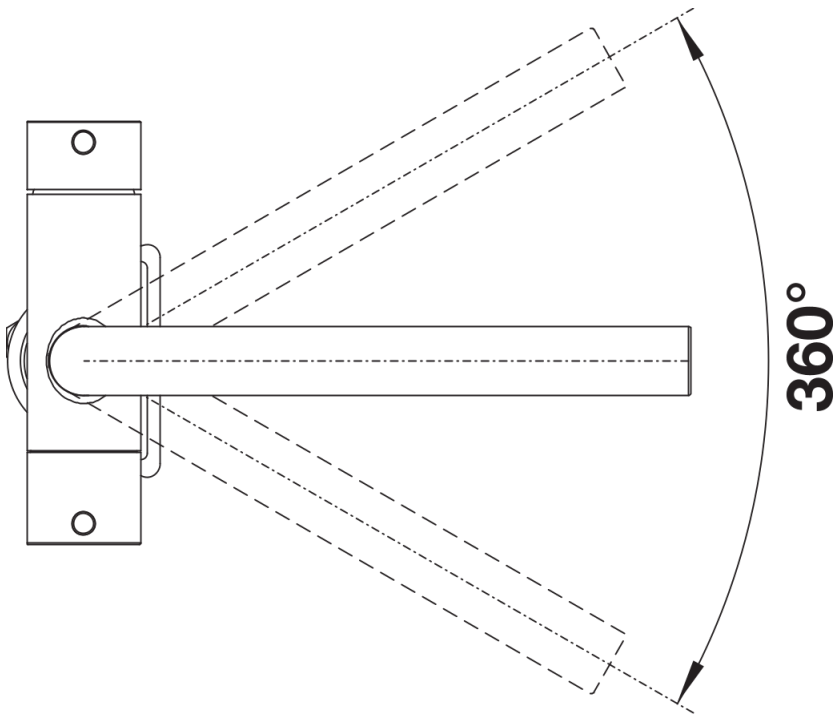

Product information sheet FONTAS II Filter

Item no. 526670

Benefits

- Comfortable 3-in-1-mixer tap with cold and warm water lever on the right, filtered water lever on the left
- Black matt surface finish to precisely match the surroundings
- Separate water circuit with extra spout for filtered water – no mixture with mains water
- Space-saving and practical: with the 3-in-1-tap no additional drilling is required for filtered water supply
- Spout can be swivelled through 360° for greater cover
- Needs to be installed with a water filter system

Colours

Available colours:
black matt

Special colours black matt

Scope of supply

- 360° swivel spout for greater reach
- Ø 35 mm tap hole required
- Ceramic valve and disk cartridge
- Clear stream aerator
- Flexible connector pipes, 500 mm long and 3/8" nut
- Stabilisation plate to increase the stability of the tap when fitted in stainless steel sinks
- Filter system not included

Details

Swivel range

Side view hand gear 2D

Side view