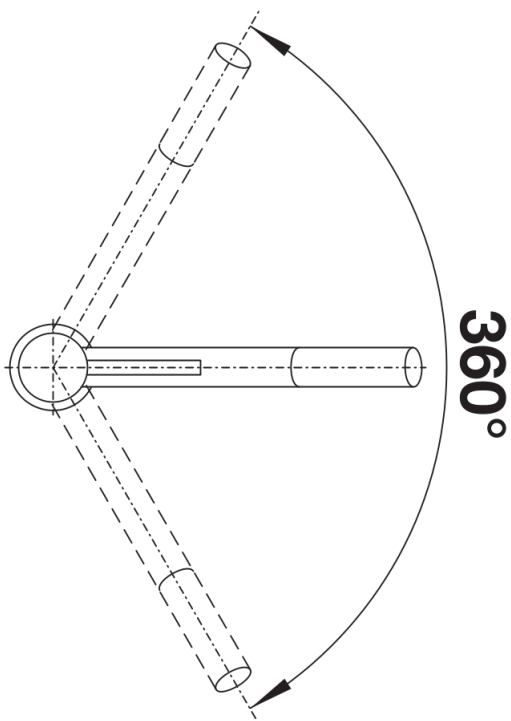

Product information sheet KANO

Item no. 526667

Benefits

- Slim tap in aesthetic design
- Black matt surface finish to precisely match the surroundings
- Especially suitable for compact sinks
- Spout can be swivelled through 360° for greater reach

Colours

Available colours:
black matt

Special colours black matt

Scope of supply

- 360° swivel spout for greater reach
- Ø 35 mm tap hole required
- With ceramic disk cartridge
- Patented jet regulator for markedly reduced scaling
- Flexible connector pipes, 500 mm long and $\frac{3}{8}$ " nut
- Stabilisation plate to increase the stability of the tap when fitted in stainless steel sinks

Details

Swivel range

Side view