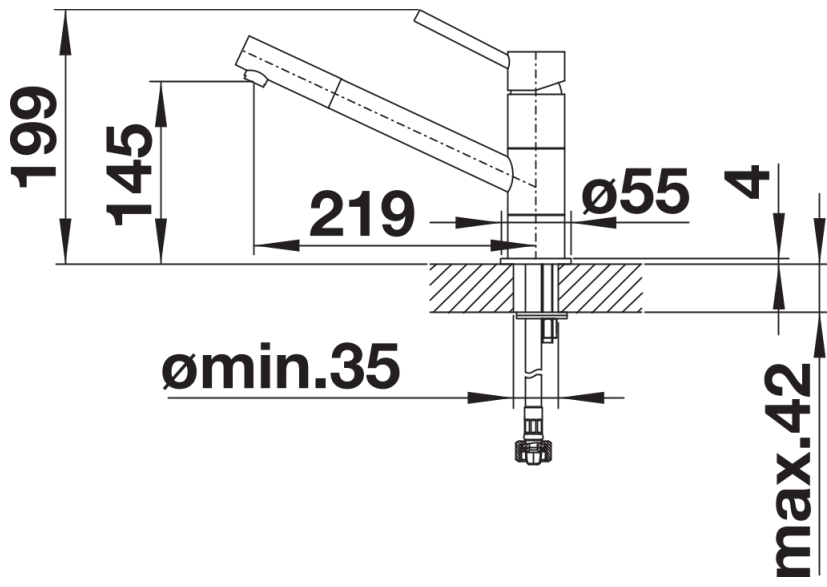

Product information sheet KANO

Item no. 526667

Benefits

- Slim tap in aesthetic design
- Black matt surface finish to precisely match the surroundings
- Especially suitable for compact sinks
- Spout can be swivelled through 360° for greater reach

Colours

Available colours:
black matt

Special colours black matt

Scope of supply

- 360° swivel spout for greater reach
- Ø 35 mm tap hole required
- With ceramic disk cartridge
- Patented jet regulator for markedly reduced scaling
- Flexible connector pipes, 500 mm long and $\frac{3}{8}$ " nut
- Stabilisation plate to increase the stability of the tap when fitted in stainless steel sinks

Details

Swivel range

Side view