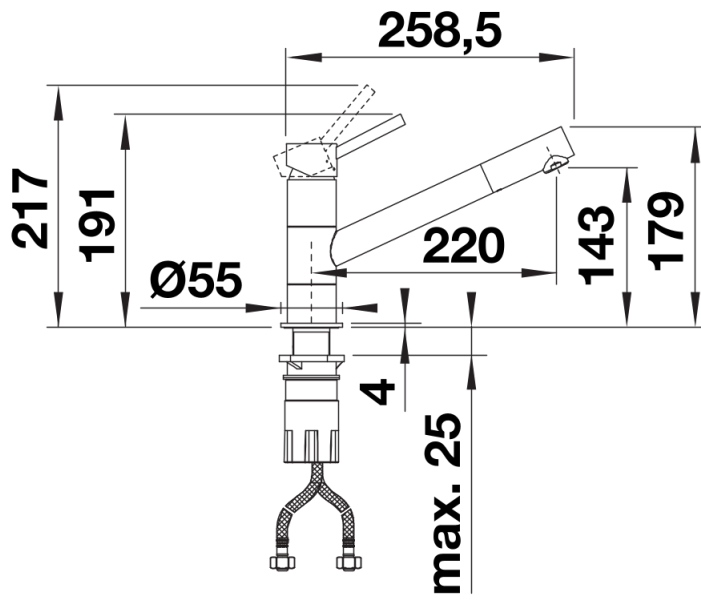

Product information sheet KANO

Item no. 526667

Benefits

- Slim tap in aesthetic design
- Black matt surface finish to precisely match the surroundings
- Especially suitable for compact sinks
- Spout can be swivelled through 360° for greater reach

Colours

Available colours:
black matt

Special colours black matt

Scope of supply

- 360° swivel spout for greater reach
- Ø 35 mm tap hole required
- With ceramic disk cartridge
- Patented jet regulator for markedly reduced scaling
- Flexible connector pipes, 500 mm long and 3/8" nut
- Stabilisation plate to increase the stability of the tap when fitted in stainless steel sinks

Details

Swivel range

Side view hand gear 2D

Side view