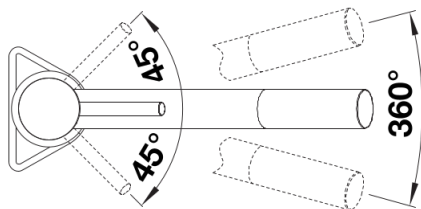

Product information sheet KANO

Item no. 526667

Benefits

- Slim tap in aesthetic design
- Black matt surface finish to precisely match the surroundings
- Especially suitable for compact sinks
- Spout can be swivelled through 360° for greater reach

Colours

Available colours:
black matt

Special colours black matt

Scope of supply

- 360° swivel spout for greater reach
- Ø 35 mm tap hole required
- With ceramic disk cartridge
- Patented jet regulator for markedly reduced scaling
- Flexible connector pipes, 500 mm long and 3/8" nut
- Stabilisation plate to increase the stability of the tap when fitted in stainless steel sinks

Details

Swivel range

Side view hand gear 2D

Side view