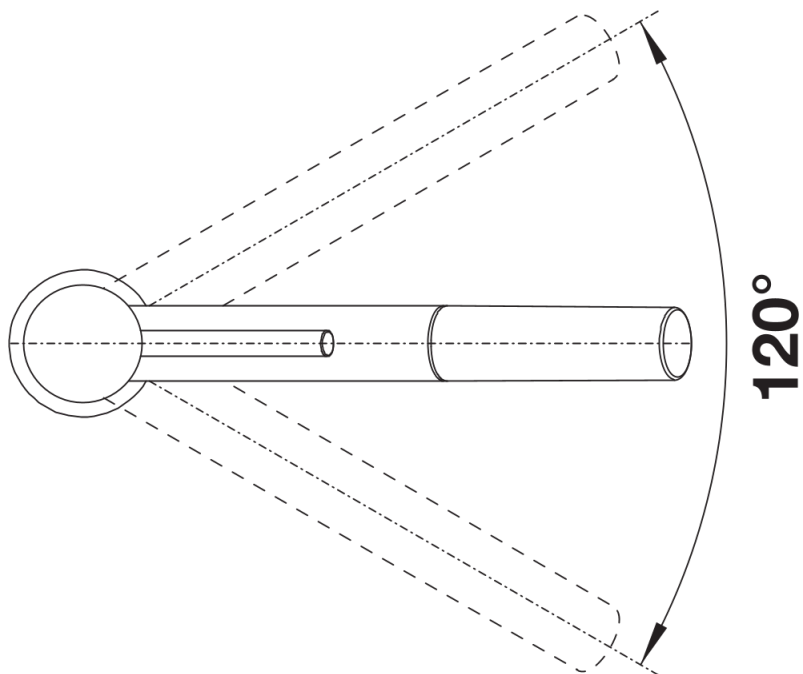

## Product information sheet KANO-S

Item no. 526668

## Scope of supply

---

- Ceramic disk cartridge
- Flexible connector pipes, 350 mm long and  $\frac{3}{8}$ " nut
- Nylon-sheathed spray hose
- Stabilisation plate to increase the stability of the tap when fitted in stainless steel sinks
- Patented jet regulator for markedly reduced scaling
- With non-return valve and thus guaranteed against reflux in accordance with EN 1717
- $\varnothing$  35 mm tap holes required

## Details

---

Swivel range

Side view