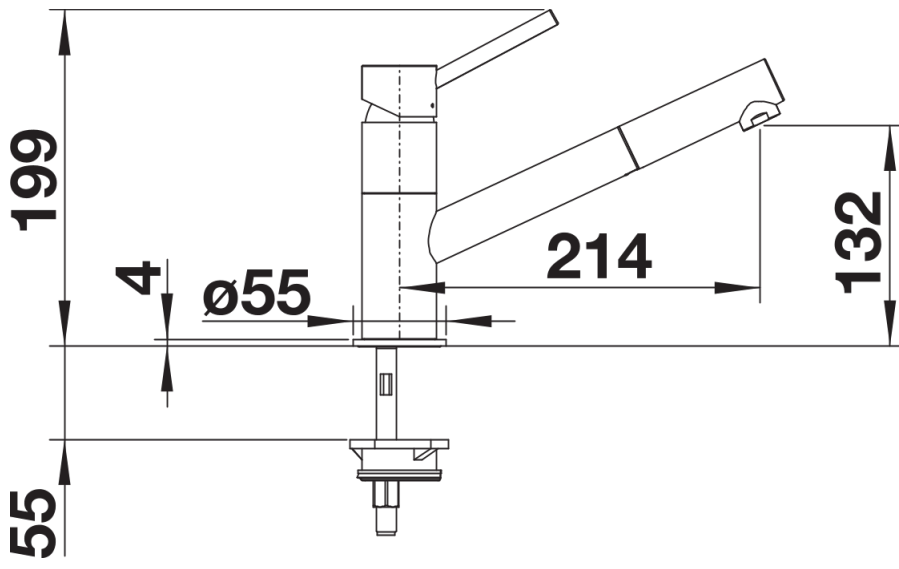

## Product information sheet KANO-S

Item no. 526668

## Scope of supply

---

- Ceramic disk cartridge
- Flexible connector pipes, 350 mm long and  $\frac{3}{8}$ " nut
- Nylon-sheathed spray hose
- Stabilisation plate to increase the stability of the tap when fitted in stainless steel sinks
- Patented jet regulator for markedly reduced scaling
- With non-return valve and thus guaranteed against reflux in accordance with EN 1717
- $\varnothing$  35 mm tap holes required

## Details

---

Swivel range

Side view