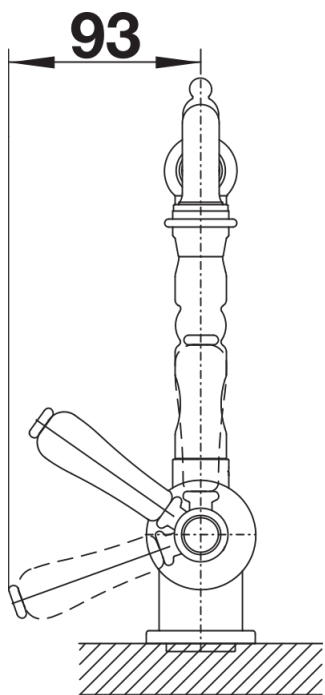

## Scope of supply

---

- 360° swivel spout for greater reach
- Ø 35 mm tap hole required
- With ceramic disk cartridge
- Flexible connector pipes, 450 mm long and  $\frac{3}{8}$ " nut for particularly easy and safe installation
- Patented jet regulator for markedly reduced scaling
- Stabilisation plate to increase the stability of the tap when fitted in stainless steel sinks
- LGA approved
- DVGW approved

## Details

---

Side view hand gear 2D