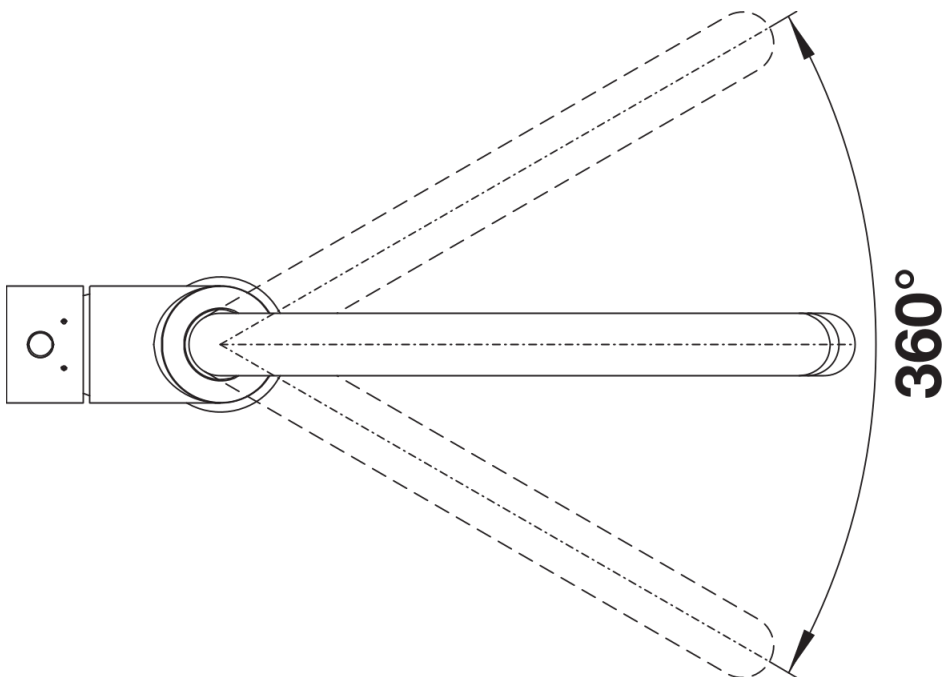

## Scope of supply

---

- 360° swivel spout for greater reach
- Ø 35 mm tap hole required
- With ceramic disk cartridge
- Patented jet regulator for markedly reduced scaling
- Spray made of plastic
- Nylon-sheathed spray hose
- Hose weight for reliable retraction
- Flexible connector pipes, 500 mm long and ½" nut
- Stabilisation plate to increase the stability of the tap when fitted in stainless steel sinks
- With non-return valve and thus guaranteed against reflux in accordance with EN 1717

## Swivel range

Side view hand gear 2D

Side view