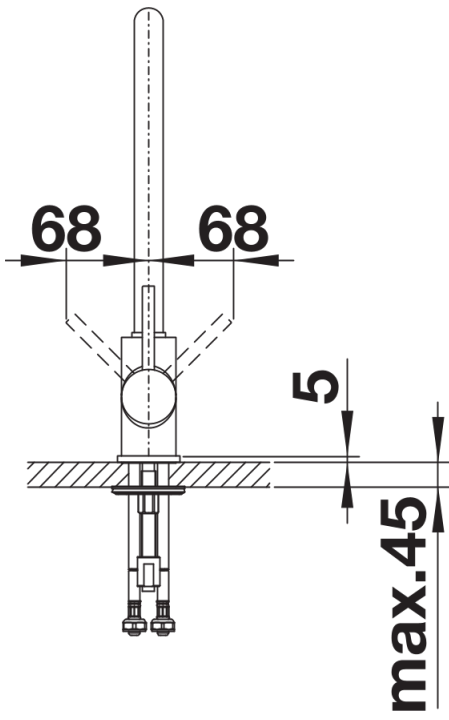

## Scope of supply

---

- 360° swivel spout for greater reach
- Ø 35 mm tap hole required
- With ceramic disk cartridge
- Patented jet regulator for markedly reduced scaling
- Spray made of plastic
- Nylon-sheathed spray hose
- Hose weight for reliable retraction
- Flexible connector pipes, 500 mm long and ½" nut
- Stabilisation plate to increase the stability of the tap when fitted in stainless steel sinks
- With non-return valve and thus guaranteed against reflux in accordance with EN 1717

## Swivel range

Side view hand gear 2D

Side view