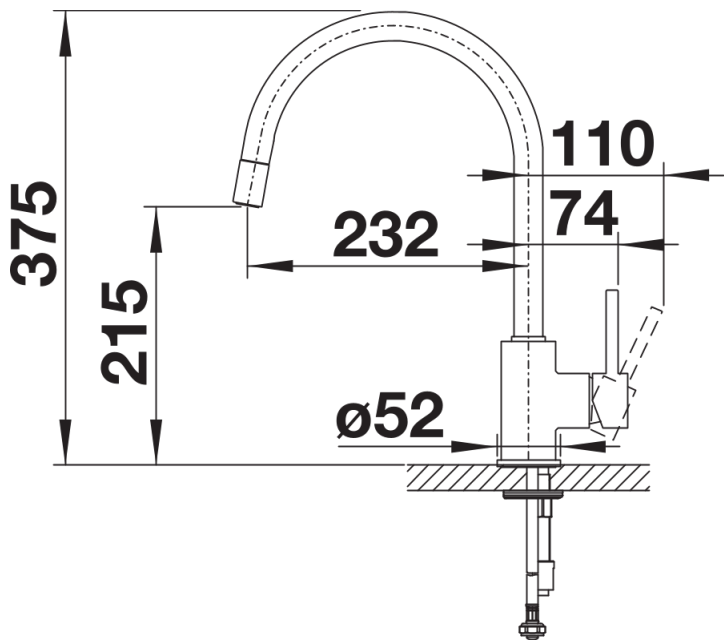

## Scope of supply

---

- 360° swivel spout for greater reach
- Ø 35 mm tap hole required
- With ceramic disk cartridge
- Patented jet regulator for markedly reduced scaling
- Spray made of plastic
- Nylon-sheathed spray hose
- Hose weight for reliable retraction
- Flexible connector pipes, 500 mm long and ½" nut
- Stabilisation plate to increase the stability of the tap when fitted in stainless steel sinks
- With non-return valve and thus guaranteed against reflux in accordance with EN 1717

## Swivel range

Side view hand gear 2D

Side view