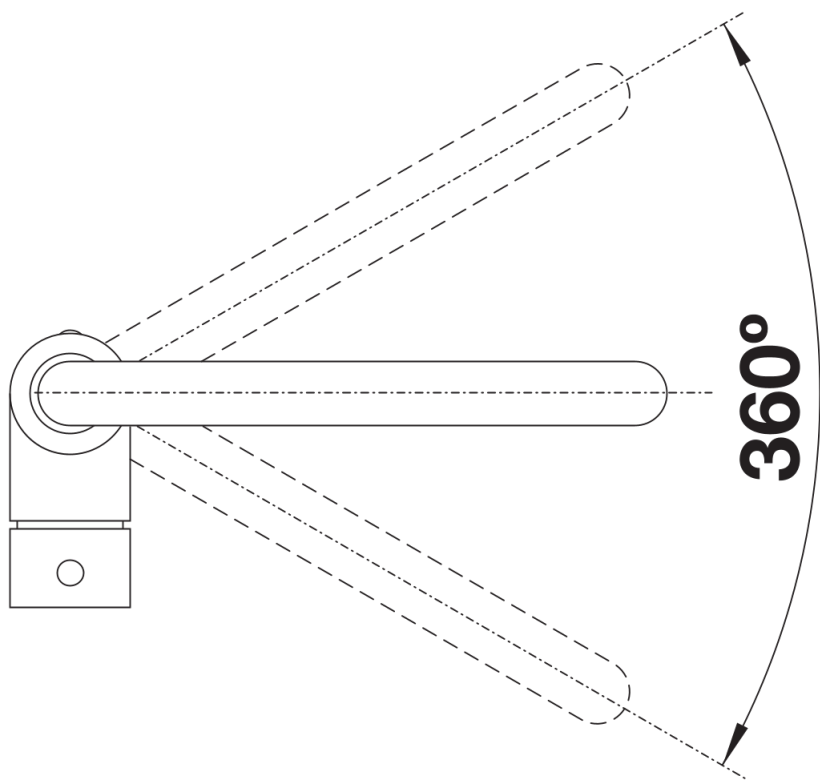

## Scope of supply

---

- 360° swivel spout for greater reach
- Ø 35 mm tap hole required
- With ceramic disk cartridge
- Patented jet regulator for markedly reduced scaling
- Flexible connector pipes, 500 mm long and  $\frac{3}{8}$ " nut
- Stabilisation plate to increase the stability of the tap when fitted in stainless steel sinks

## Details

---

Swivel range

Side view hand gear 2D

Side view