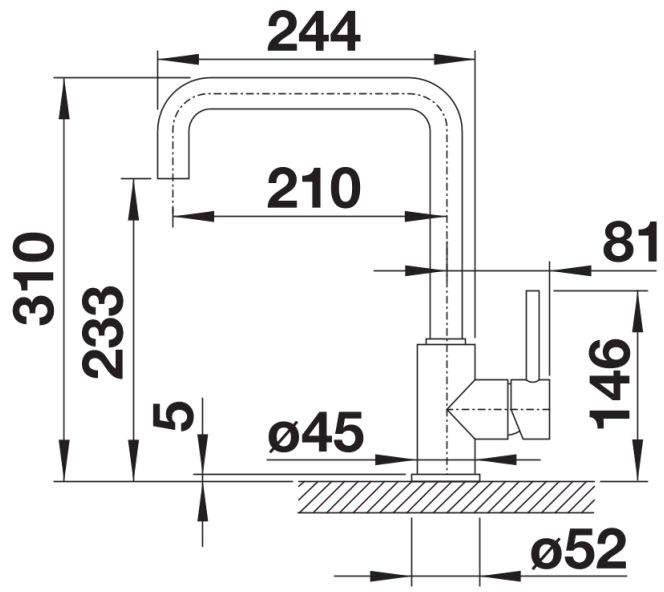

## Scope of supply

---

- 360° swivel spout for greater reach
- Ø 35 mm tap hole required
- With ceramic disk cartridge
- Patented jet regulator for markedly reduced scaling
- Flexible connector pipes, 500 mm long and  $\frac{3}{8}$ " nut
- Stabilisation plate to increase the stability of the tap when fitted in stainless steel sinks

## Details

---

Swivel range

Side view hand gear 2D

Side view