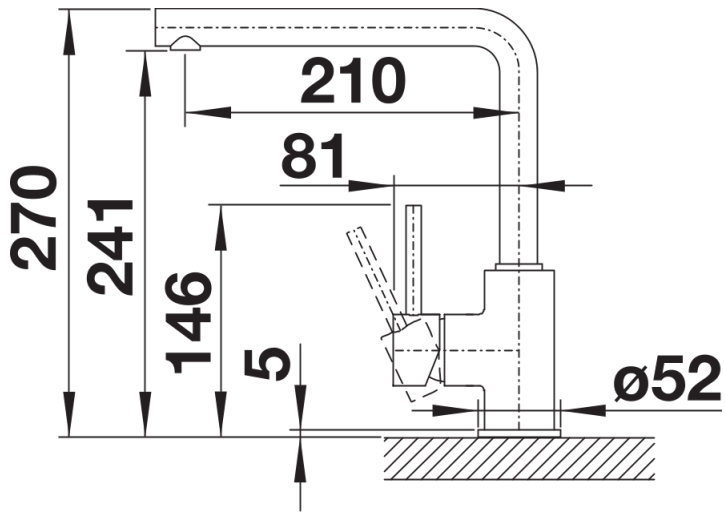

Product information sheet MILA

Item no. 526657

Benefits

- Slender body with a straight-lined spout
- Black matt surface finish to precisely match the surroundings
- For the easy filling of tall pots and vases
- Enlarged working radius thanks to the 360° swivel spout

Colours

Available colours:
black matt

Special colours black matt

Scope of supply

- 360° swivel spout for greater reach
- Ø 35 mm tap hole required
- With ceramic disk cartridge
- Patented jet regulator for markedly reduced scaling
- Flexible connector pipes, 500 mm long and $\frac{3}{8}$ " nut
- Stabilisation plate to increase the stability of the tap when fitted in stainless steel sinks

Details

Swivel range

Side view hand gear 2D

Side view