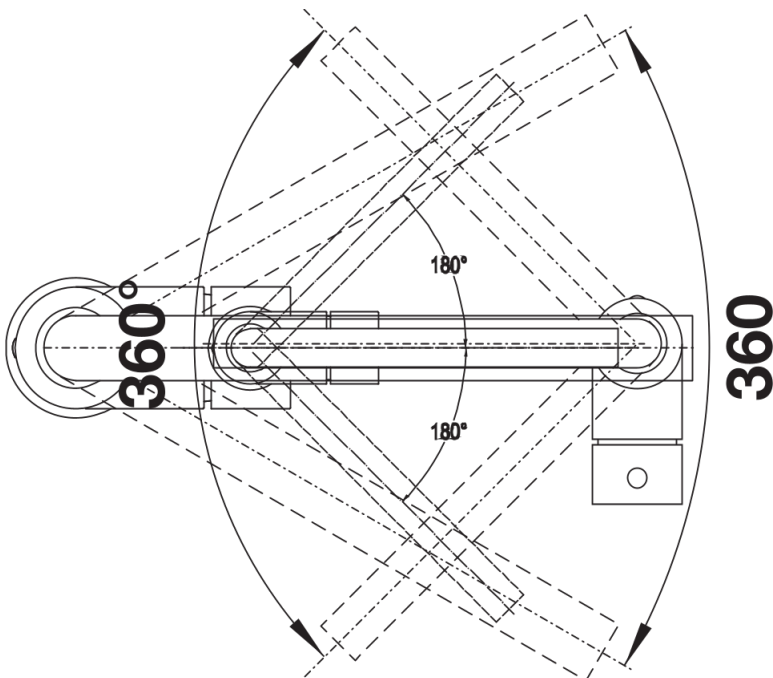

Product information sheet MILA

Item no. 526657

Benefits

- Slender body with a straight-lined spout
- Black matt surface finish to precisely match the surroundings
- For the easy filling of tall pots and vases
- Enlarged working radius thanks to the 360° swivel spout

Colours

Available colours:
black matt

Special colours black matt

Scope of supply

- 360° swivel spout for greater reach
- Ø 35 mm tap hole required
- With ceramic disk cartridge
- Patented jet regulator for markedly reduced scaling
- Flexible connector pipes, 500 mm long and $\frac{3}{8}$ " nut
- Stabilisation plate to increase the stability of the tap when fitted in stainless steel sinks

Details

Swivel range

Side view hand gear 2D

Side view