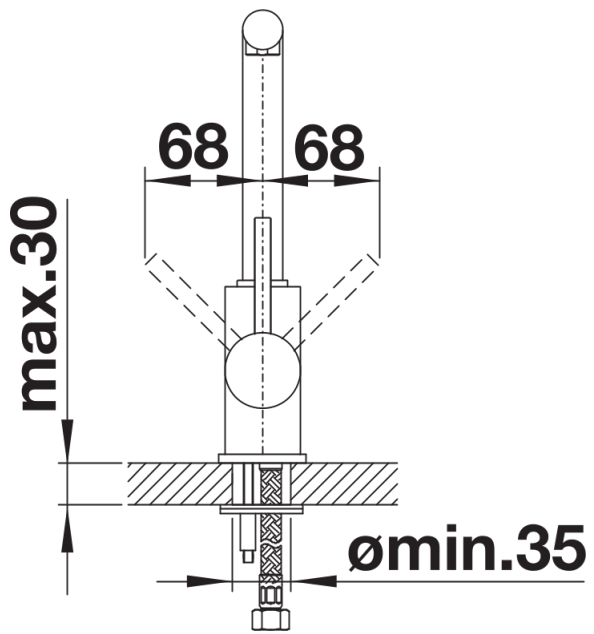

Product information sheet MILA

Item no. 526657

Benefits

- Slender body with a straight-lined spout
- Black matt surface finish to precisely match the surroundings
- For the easy filling of tall pots and vases
- Enlarged working radius thanks to the 360° swivel spout

Colours

Available colours:
black matt

Special colours black matt

Scope of supply

- 360° swivel spout for greater reach
- Ø 35 mm tap hole required
- With ceramic disk cartridge
- Patented jet regulator for markedly reduced scaling
- Flexible connector pipes, 500 mm long and $\frac{3}{8}$ " nut
- Stabilisation plate to increase the stability of the tap when fitted in stainless steel sinks

Details

Swivel range

Side view hand gear 2D

Side view